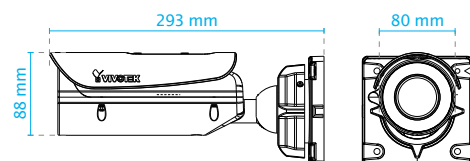

Intelligent Video	
Video Motion Detection	Five-window video motion detection
Alarm and Event	
Alarm Triggers	Motion detection, manual trigger, digital input, periodical trigger, system boot, recording notification, camera tampering detection, audio detection
Alarm Events	Event notification using digital output, HTTP, SMTP, FTP, NAS server and SD Card File upload via HTTP, SMTP, FTP, NAS server and SD card
General	
Smart Focus System	Remote Focus (IB836BA-HT/EHT) RJ-45 cable connector for Network/PoE connection Audio input Audio output DC 12V power input Digital input*1 Digital output*1
Connectors	
LED Indicator	System power and status indicator DC 12V
Power Input	IB836BA-HT/HF3: IEEE 802.3af/at PoE Class 0 IB836BA-EHT/EHF3: IEEE 802.3at PoE Class 4
Power Consumption	IB836BA-HT: Max. 13 W IB836BA-EHT/EHF3: Max. 25 W (Heater on) IB836BA-HF3: Max. 9 W
Dimensions	Ø 88 x 293 mm
Weight	Net: 1264 g
Casing	Weather-proof IP66-rated housing (Camera body) Vandal-proof IK10-rated metal housing (Camera body)
Safety Certifications	IB836BA-HT/EHT: CE, LVD, FCC Class A, VCCI, C-Tick, UL IB836BA-HF3/EHF3: CE, LVD, FCC Class A, VCCI, C-Tick
Operating Temperature	IB836BA-HT/HF3: Starting Temperature: -10°C ~ 50°C (14°F ~ 122°F) Working Temperature: -20°C ~ 50°C (-4°F ~ 122°F) IB836BA-EHT/EHF3: Starting Temperature: -40°C ~ 50°C (-40°F ~ 122°F) Working Temperature: -50°C ~ 50°C (-58°F ~ 122°F)
Warranty	IB836BA-HT/EHT: 36 months IB836BA-HF3/EHF3: 24 months
System Requirements	
Operating System	Microsoft Windows 7/8
Web Browser	Internet Explorer 10/11 Chrome version 58.0.3029 or above
Other Players	VLC: 1.1.11 or above Quicktime: 7 or above
Included Accessories	
CD	User's manual, quick installation guide, Shepherd, VAST 32-channel recording software
Others	Quick installation guide, warranty card, sun shield, wall mount bracket, alignment sticker/ desiccant bag, waterproof connector, screw pack
Dimensions