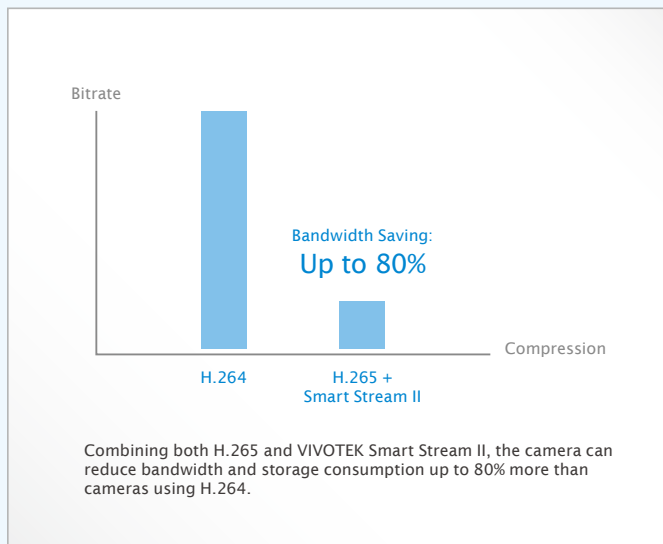

FD9171-HT

Fixed Dome Network Camera

3MP · H.265 Compression · Smart Stream II · Bandwidth Saving · WDR Pro · SNV · PIR · P-iris · 30M IR · DIS

VIVOTEK's FD9171-HT is a brand-new professional H.265 high-efficiency indoor dome network camera, offering 30 fps @ 3-Megapixels with outstanding image quality. Employing H.265 technology enables the camera to provide higher and more efficient image compression rates than previous H.264 systems. In addition, VIVOTEK's sophisticated Smart Stream II enables the camera to optimize resolution for a desired object or area and therefore to maximize efficiency of bandwidth usage. Combining H.265 and Smart Stream II, the FD9171-HT can reduce both bandwidth and storage consumption up to 80%* while producing image quality of the high standard.

- H.265 Compression Technology
- 1/2.8" Progressive CMOS Sensor
- 30 fps @ 2048x1536
- Smart Stream II to Optimize Bandwidth Efficiency
- WDR Pro for Unparalleled Visibility in High Contrast Environments
- Built-in IR Illuminators, Effective up to 30 Meters
- Remote Focus for Easy Focus Adjustments
- SNV (Supreme Night Visibility) for Low Light Conditions
- PIR
- Video Rotation for Corridor View
- P-iris Lens
- DIS (Digital Image Stabilization)