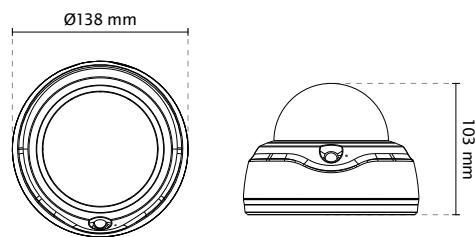

Dimensions

Compatible Accessories

Mounting Kits

PoE Kits