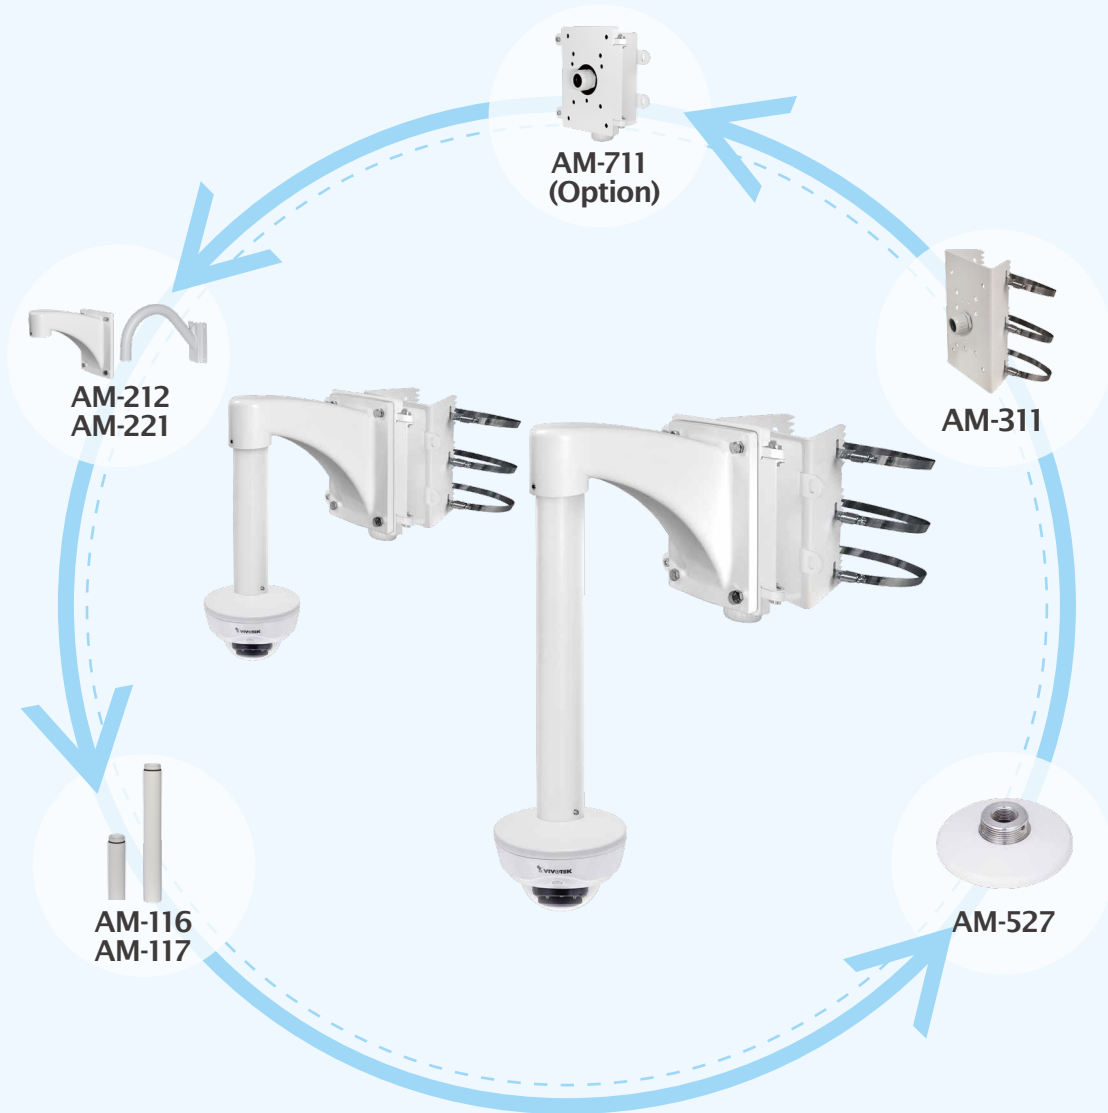

Item	Number	Description
AM-116	1	Pendant Pipe (20 cm) (1.5" PS11)
AM-117	1	Pendant Pipe (40 cm) (1.5" PS11)
AM-212 (v03)	1	Wall Mount Bracket
AM-221 (v01)	1	Gooseneck Bracket
AM-527 (v01)	1	Indoor Mounting Adapter
AM-711 (v01)	1	Junction Box

FD816B-HF2/-HT FD8182-F2/-T

Fixed Dome Network Camera

Wall Mount-3

Item	Number	Description
AM-116	1	Pendant Pipe (20 cm) (1.5" PS11)
AM-117	1	Pendant Pipe (40 cm) (1.5" PS11)
AM-212 (v03)	1	Wall Mount Bracket
AM-221 (v01)	1	Gooseneck Bracket
AM-522	1	Adapter for 3/4" NPT and 1.5" PS11
AM-711 (v01)	1	Junction Box
AM-712 (v02)	1	Indoor Conduit Box

FD816B-HF2/-HT FD8182-F2/-T

Fixed Dome Network Camera

Pole Mount-1

Item	Number	Description
AM-116	1	Pendant Pipe (20 cm) (1.5" PS11)
AM-117	1	Pendant Pipe (40 cm) (1.5" PS11)
AM-212 (v03)	1	Wall Mount Bracket
AM-221 (v01)	1	Gooseneck Bracket
AM-311 (v05)	1	Pole Mount Adapter
AM-527 (v01)	1	Indoor Mounting Adapter
AM-711 (v01)	1	Junction Box (IP66)

FD816B-HF2/-HT FD8182-F2/-T

Fixed Dome Network Camera

Pole Mount-2

Item	Number	Description
AM-116	1	Pendant Pipe (20 cm) (1.5" PS11)
AM-117	1	Pendant Pipe (40 cm) (1.5" PS11)
AM-212 (v03)	1	Wall Mount Bracket
AM-221 (v01)	1	Gooseneck Bracket
AM-311 (v05)	1	Pole Mount Adapter
AM-711 (v01)	1	Junction Box (IP66)
AM-712 (v02)	1	Indoor Conduit Box
AM-522	1	Adapter for 3/4" NPT and 1.5" PS11