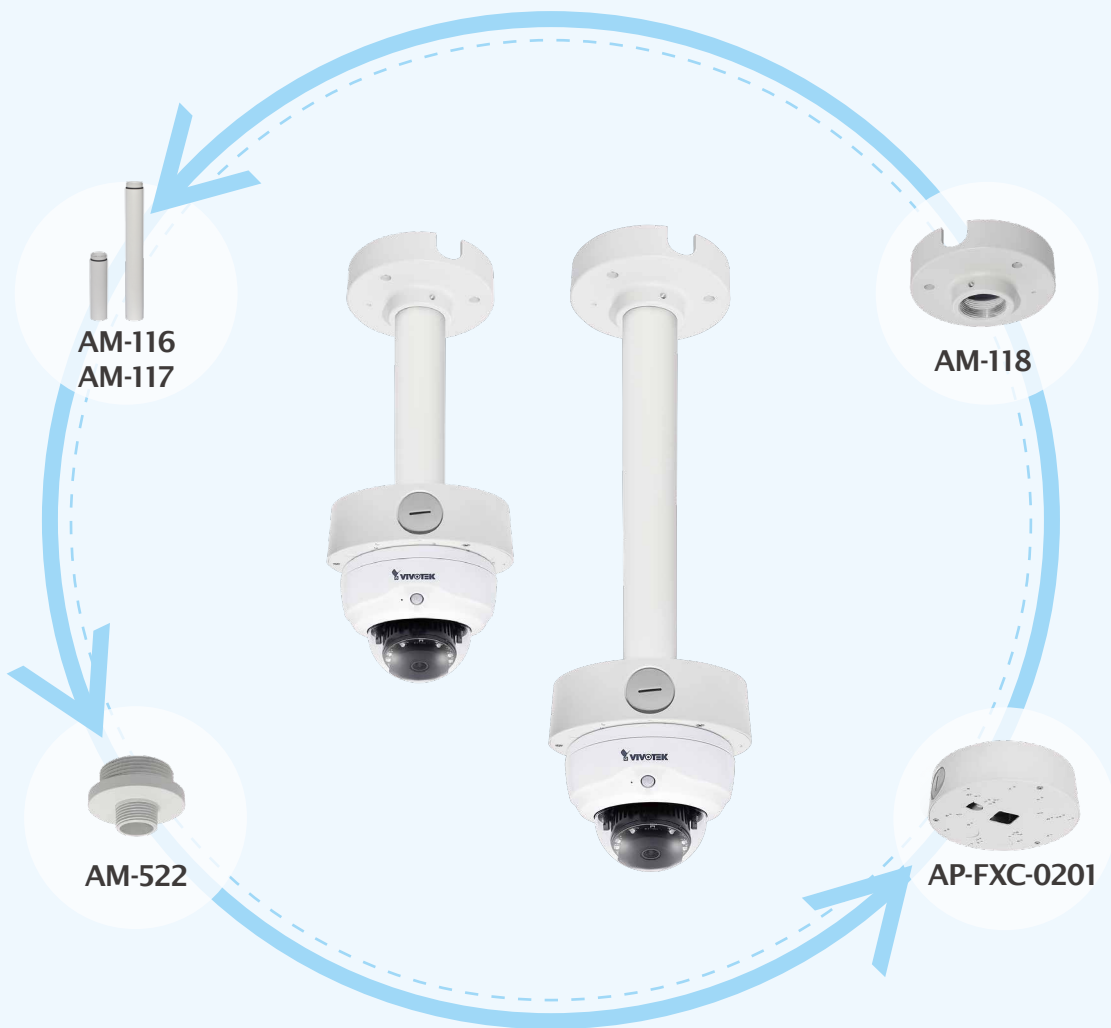

Pole Mount

FD816B-HF2/-HT FD8182-F2/-T

Fixed Dome Network Camera

Pendant Mount-1

Item	Number	Description
AM-116	1	Pendant Pipe (20 cm) (1.5" PS11)
AM-117	1	Pendant Pipe (40 cm) (1.5" PS11)
AM-118	1	Pendant Head
AM-527 (v01)	1	Indoor Mounting Adapter

FD816B-HF2/-HT FD8182-F2/-T

Fixed Dome Network Camera

Ceiling Mount-1

AM-712

Item	Number	Description
AM-712 (v02)	1	Indoor Conduit Box

FD816B-HF2/-HT FD8182-F2/-T

Fixed Dome Network Camera

Ceiling Mount-2

AM-105

Item	Number	Description
AM-105	1	Recessed Kit

FD816B-HF2/-HT FD8182-F2/-T

Fixed Dome Network Camera

Daisy - Chain PoE

Item	Number	Description
AM-116	1	Pendant Pipe (20 cm) (1.5" PS11)
AM-117	1	Pendant Pipe (40 cm) (1.5" PS11)
AM-118	1	Pendant Head
AM-522	1	Adapter for 3/4" NPT and 1.5" PS11
AP-FXC-0201	1	2-Port Indoor FE PoE Extender with Conduit Box

FD816B-HF2/-HT FD8182-F2/-T

Fixed Dome Network Camera

Wall Mount-1

AM-215

Item	Number	Description
AM-215 (v02)	1	L-shape Bracket

FD816B-HF2/-HT FD8182-F2/-T

Fixed Dome Network Camera

Wall Mount-2