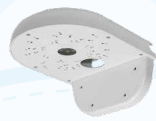

FD816B-HF2/-HT FD8182-F2/-T

Fixed Dome Network Camera

Ceiling Mount-1

AM-712

Item	Number	Description
AM-712 (v02)	1	Indoor Conduit Box

FD816B-HF2/-HT FD8182-F2/-T

Fixed Dome Network Camera

Ceiling Mount-2

AM-105

Item	Number	Description
AM-105	1	Recessed Kit

FD816B-HF2/-HT FD8182-F2/-T

Fixed Dome Network Camera

Daisy - Chain PoE

Item	Number	Description
AM-116	1	Pendant Pipe (20 cm) (1.5" PS11)
AM-117	1	Pendant Pipe (40 cm) (1.5" PS11)
AM-118	1	Pendant Head
AM-522	1	Adapter for 3/4" NPT and 1.5" PS11
AP-FXC-0201	1	2-Port Indoor FE PoE Extender with Conduit Box

FD816B-HF2/-HT FD8182-F2/-T

Fixed Dome Network Camera

Wall Mount-1

AM-215

Item	Number	Description
AM-215 (v02)	1	L-shape Bracket

FD816B-HF2/-HT FD8182-F2/-T

Fixed Dome Network Camera

Wall Mount-2

Item	Number	Description
AM-116	1	Pendant Pipe (20 cm) (1.5" PS11)
AM-117	1	Pendant Pipe (40 cm) (1.5" PS11)
AM-212 (v03)	1	Wall Mount Bracket
AM-221 (v01)	1	Gooseneck Bracket
AM-527 (v01)	1	Indoor Mounting Adapter
AM-711 (v01)	1	Junction Box