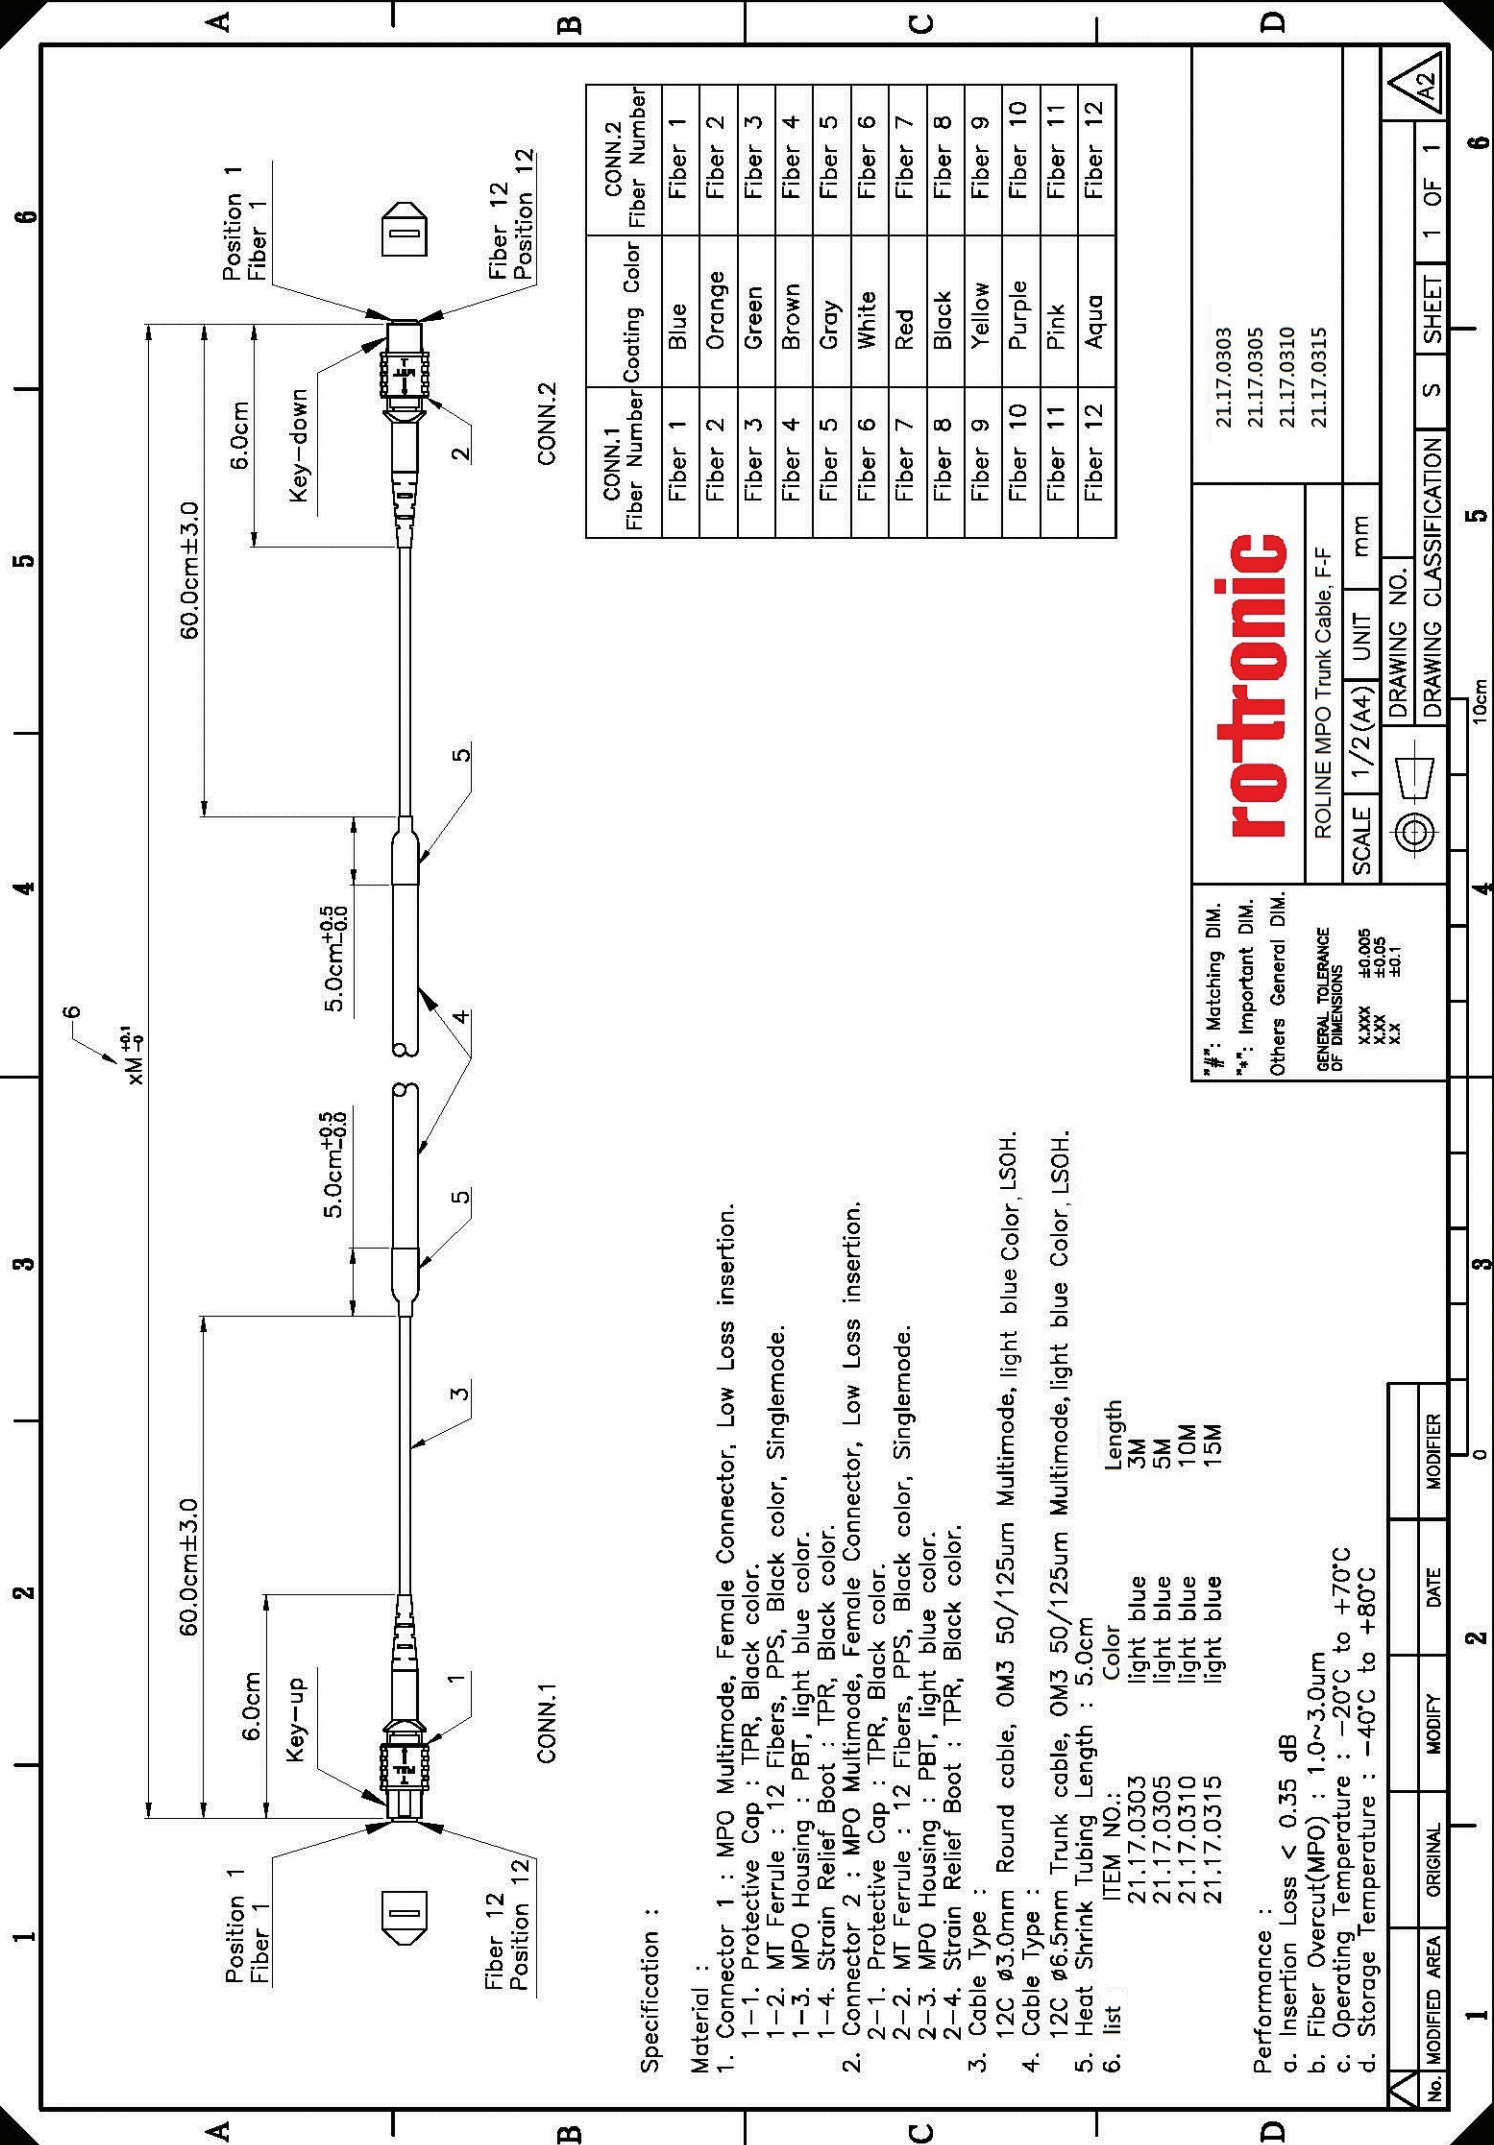

Datenblatt - Fiche technique - Data sheet

**21.17.0315**

ROLINE MPO-Trunk-Kabel 50/125 $\mu$ m OM3, MPO/MPO, türkis, 15m

ROLINE Câble MPO Trunk 50/125 $\mu$ m OM3, MPO / MPO, turquoise, 15m

ROLINE MPO Trunk Cable 50/125 $\mu$ m OM3, MPO/MPO, turquoise, 15m

CONN.1 Fiber Number	Coating Color	CONN.2 Fiber Number
Fiber 1	Blue	Fiber 1
Fiber 2	Orange	Fiber 2
Fiber 3	Green	Fiber 3
Fiber 4	Brown	Fiber 4
Fiber 5	Gray	Fiber 5
Fiber 6	White	Fiber 6
Fiber 7	Red	Fiber 7
Fiber 8	Black	Fiber 8
Fiber 9	Yellow	Fiber 9
Fiber 10	Purple	Fiber 10
Fiber 11	Pink	Fiber 11
Fiber 12	Aqua	Fiber 12

**Specification :**

**Material :**

1. Connector 1 : MPO Multimode, Female Connector, Low Loss insertion.
  - 1-1. Protective Cap : TPR, Black color.
  - 1-2. MT Ferrule : 12 Fibers, PPS, Black color, Singlemode.
  - 1-3. MPO Housing : PBT, light blue color.
  - 1-4. Strain Relief Boot : TPR, Black color.
2. Connector 2 : MPO Multimode, Female Connector, Low Loss insertion.
  - 2-1. Protective Cap : TPR, Black color.
  - 2-2. MT Ferrule : 12 Fibers, PPS, Black color, Singlemode.
  - 2-3. MPO Housing : PBT, light blue color.
  - 2-4. Strain Relief Boot : TPR, Black color.
3. Cable Type :
 

**Performance :**

- a. Insertion Loss < 0.35 dB
- b. Fiber Overcut(MPO) : 1.0~3.0um
- c. Operating Temperature : -20°C to +70°C
- d. Storage Temperature : -40°C to +80°C

**rotronic**

ROLINE MPO Trunk Cable, F-F  
SCALE 1/2(A4) UNIT mm