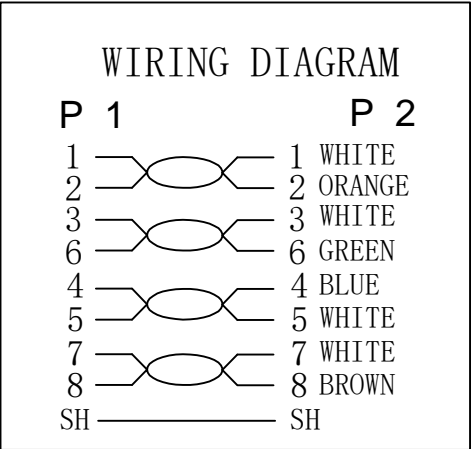

Datenblatt - Fiche technique - Data sheet

**21.15.2930**

ROLINE Patchkabel Kat.6A S/FTP (PiMF), Comp. Level, LSOH, violett, 0,5 m

Cordon ROLINE S/FTP(PiMF) Cat.6A / 10 Gigabit, LSOH, Component Level,  
violett, 0,5 m

ROLINE S/FTP Patch Cord Cat.6A, Component Level, LSOH, violet, 0.5 m

**1. ELECTRICAL TEST:**

- (1).100% OPEN SHORT & MISS WIRE TEST;
- (2).INSULATION RESISTANCE:DC 250V 20M OHM MIN;
- (3).CONTACTOR RESISTANCE:30 OHM MAX

| COLOUR:Purple (PANTONE:2725C) |            |               |
|-------------------------------|------------|---------------|
| ITEM NO.                      | LENGTH (L) | TOLERANCE (T) |
| 21. 15. 2980                  | 300mm      | ± 10mm        |
| 21. 15. 2930                  | 500mm      | ± 15mm        |
| 21. 15. 2931                  | 1000mm     | ± 30mm        |
| 21. 15. 2934                  | 1500mm     | ± 45mm        |
| 21. 15. 2932                  | 2000mm     | ± 60mm        |
| 21. 15. 2933                  | 3000mm     | ± 90mm        |
| 21. 15. 2935                  | 5000mm     | ± 150mm       |
| 21. 15. 2936                  | 7500mm     | ± 210mm       |
| 21. 15. 2937                  | 10000mm    | ± 300mm       |
| 21. 15. 2938                  | 15000mm    | ± 450mm       |
| 21. 15. 2939                  | 20000mm    | ± 600mm       |