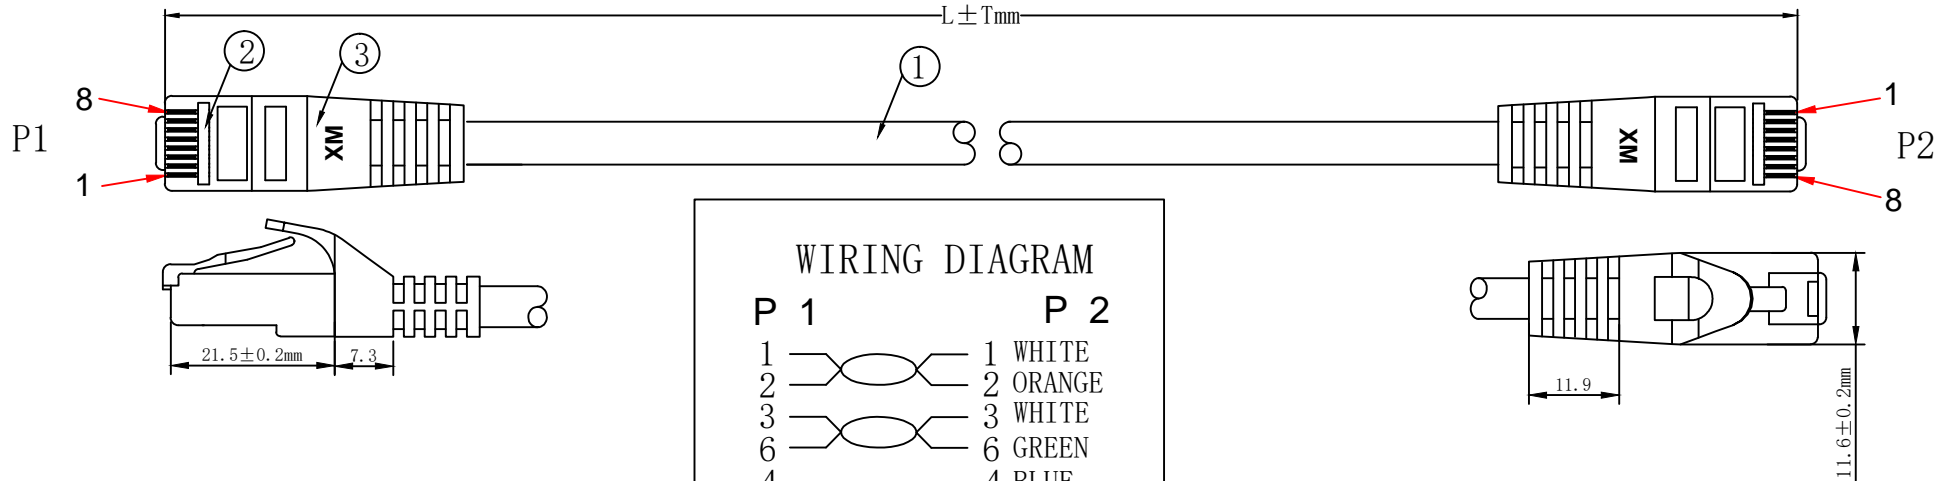

Datenblatt - Fiche technique - Data sheet

**21.15.2930**

ROLINE Patchkabel Kat.6A S/FTP (PiMF), Comp. Level, LSOH, violett, 0,5 m

Cordon ROLINE S/FTP(PiMF) Cat.6A / 10 Gigabit, LSOH, Component Level,  
violett, 0,5 m

ROLINE S/FTP Patch Cord Cat.6A, Component Level, LSOH, violet, 0.5 m

**1. ELECTRICAL TEST:**

- (1).100% OPEN SHORT & MISS WIRE TEST;
- (2).INSULATION RESISTANCE:DC 250V 20M OHM MIN;
- (3).CONTACTOR RESISTANCE:30 OHM MAX

| COLOUR:Purple (PANTONE:2725C) |            |               |
|-------------------------------|------------|---------------|
| ITEM NO.                      | LENGTH (L) | TOLERANCE (T) |
| 21. 15. 2980                  | 300mm      | ± 10mm        |
| 21. 15. 2930                  | 500mm      | ± 15mm        |
| 21. 15. 2931                  | 1000mm     | ± 30mm        |
| 21. 15. 2934                  | 1500mm     | ± 45mm        |
| 21. 15. 2932                  | 2000mm     | ± 60mm        |
| 21. 15. 2933                  | 3000mm     | ± 90mm        |
| 21. 15. 2935                  | 5000mm     | ± 150mm       |
| 21. 15. 2936                  | 7500mm     | ± 210mm       |
| 21. 15. 2937                  | 10000mm    | ± 300mm       |
| 21. 15. 2938                  | 15000mm    | ± 450mm       |
| 21. 15. 2939                  | 20000mm    | ± 600mm       |