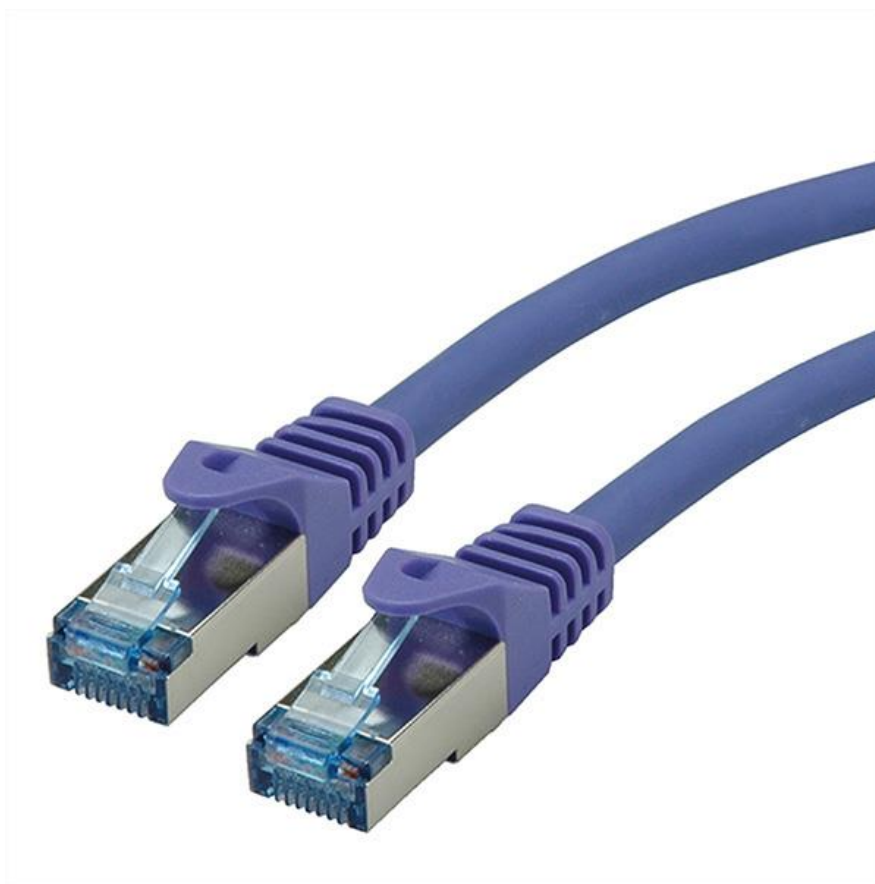

Datenblatt - Fiche technique - Data sheet

**21.15.2930**

ROLINE Patchkabel Kat.6A S/FTP (PiMF), Comp. Level, LSOH, violett, 0,5 m

Cordon ROLINE S/FTP(PiMF) Cat.6A / 10 Gigabit, LSOH, Component Level,  
violett, 0,5 m

ROLINE S/FTP Patch Cord Cat.6A, Component Level, LSOH, violet, 0.5 m

**1. ELECTRICAL TEST:**

- (1).100% OPEN SHORT & MISS WIRE TEST;
- (2).INSULATION RESISTANCE:DC 250V 20M OHM MIN;
- (3).CONTACTOR RESISTANCE:30 OHM MAX

2.PRINTING:GHMT® roline CAT.6A S/FTP COMPONENT PATCH CORD LSZH 500MHZ ISO/IEC 11801 & EN 50173-1 & ANSI/TIA-568-C.2

3.100% Component Patch cord Test PASS

4.Minimum bending radius:60mm

**MATERIAL LIST**

|     |                  |  |       |        |
|-----|------------------|--|-------|--------|
| ⑥   | LABEL            | NO DRY GLUE LABEL  | 1PCS  |        |
| ⑤   | MINI TIE         | PE MINI TIE(POSSESS METAL)   | 2PCS  |        |
| ④   | POLYETHYLENE BAG | POLYETHYLENE BAG   | 1PCS  |        |
| ③   | OVER MOLD        | 88A PVC Purple   | 2PCS  |        |
| ②   | CONNECTOR        | RJ45 8P8C'S SHIELDED PIN GOLD PLATED 3u", SHELL PLATED NICKEL Transparent Blue | 2PCS  |        |
| ①   | CABLE            | S/FTP CAT.6A 26AWG (BC*1P+AL-FOIL)*4P+BRAID CABLE JACKET LSOH OD=6.2±0.2MM     | 1PCS  |        |
| NO. | PARTS NAME       | SPECIFICATION STANDARD   | QT' Y | REMARK |