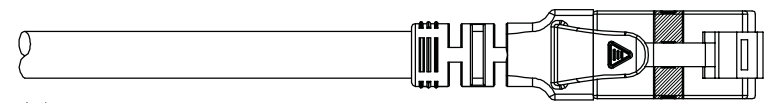

1 2 3 4 5 6

A

A

B

roline S/FTP PATCH CABLE 26AWG 4PR ISO/IEC 11801 & EN50288 CAT.6 LSOH XXXXXXXX-X

B

C

Specification :

- Material :
- RJ45 Plug :
 - Housing : Polycarbonate,Transparent color
 - Contact material : Phosphor Bronze with 50-60 micro-inch Nickel plated
 - Contact finished : Min. 50 micro-inch Gold plated on surface contact area
 - Shield : Bronze with Nickel plated
 - SR : SR-V95 FOR S/FTP Boot with nose
 - Cable :
 - Jacket : LSOH
 - Conductor : 26 AWG stranded copper
 - Isolation : PE
 - Shield : Aluminum Foil Shielded for Each Pair, copper clad with steel braid
 - Cable structure : S/FTP, 4 twisted pair
 - Minimum Bending Radius: 50mm