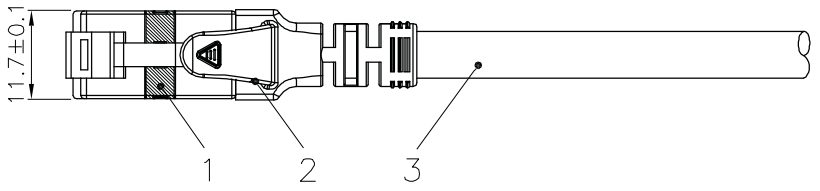

1 2 3 4 5 6

A

A

B

roline S/FTP PATCH CABLE 26AWG 4PR ISO/IEC 11801 & EN50288 CAT.6 LSOH XXXXXXXX-X

B

C

Specification :

- Material :
- RJ45 Plug :
 - Housing : Polycarbonate,Transparent color
 - Contact material : Phosphor Bronze with 50-60 micro-inch Nickel plated
 - Contact finished : Min. 50 micro-inch Gold plated on surface contact area
 - Shield : Bronze with Nickel plated
 - SR : SR-V95 FOR S/FTP Boot with nose
 - Cable :
 - Jacket : LSOH
 - Conductor : 26 AWG stranded copper
 - Isolation : PE
 - Shield : Aluminum Foil Shielded for Each Pair, copper clad with steel braid
 - Cable structure : S/FTP, 4 twisted pair
 - Minimum Bending Radius: 50mm