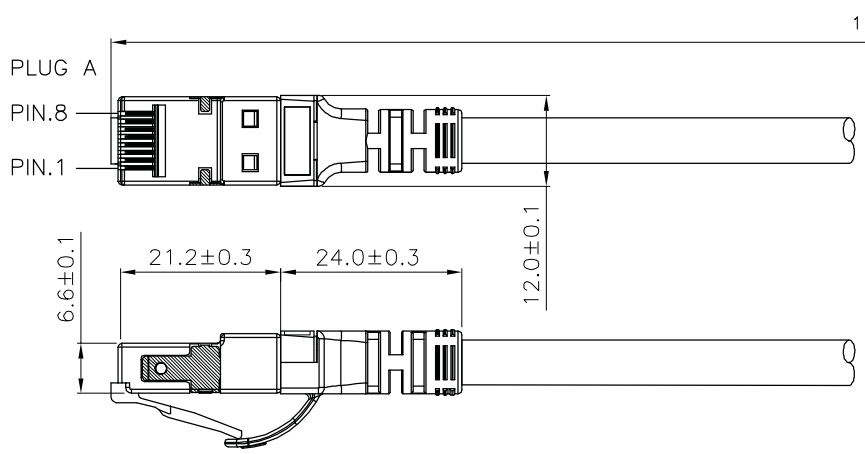

Datenblatt - Fiche technique - Data sheet

21.15.2176

ROLINE S/FTP-(PiMF-)Patchkabel Kat.6 Component Level, LSOH, weiss, 1,5 m

Cordon ROLINE S/FTP(PiMF) Cat.6, LSOH, Component Level, blanc, 1,5 m

ROLINE S/FTP Patch Cord Cat.6 Component Level, LSOH, white, 1.5 m

1 2 3 4 5 6

A

A

B

roline S/FTP PATCH CABLE 26AWG 4PR ISO/IEC 11801 & EN50288 CAT.6 LSOH XXXXXXXX-X

B

C

Specification :

- Material :
- RJ45 Plug :
 - Housing : Polycarbonate,Transparent color
 - Contact material : Phosphor Bronze with 50-60 micro-inch Nickel plated
 - Contact finished : Min. 50 micro-inch Gold plated on surface contact area
 - Shield : Bronze with Nickel plated
 - SR : SR-V95 FOR S/FTP Boot with nose
 - Cable :
 - Jacket : LSOH
 - Conductor : 26 AWG stranded copper
 - Isolation : PE
 - Shield : Aluminum Foil Shielded for Each Pair, copper clad with steel braid
 - Cable structure : S/FTP, 4 twisted pair
 - Minimum Bending Radius: 50mm

D

No.	MODIFIED AREA	ORIGINAL	MODIFY	DATE	MODIFIER

1 2 3 4 5 6 10cm