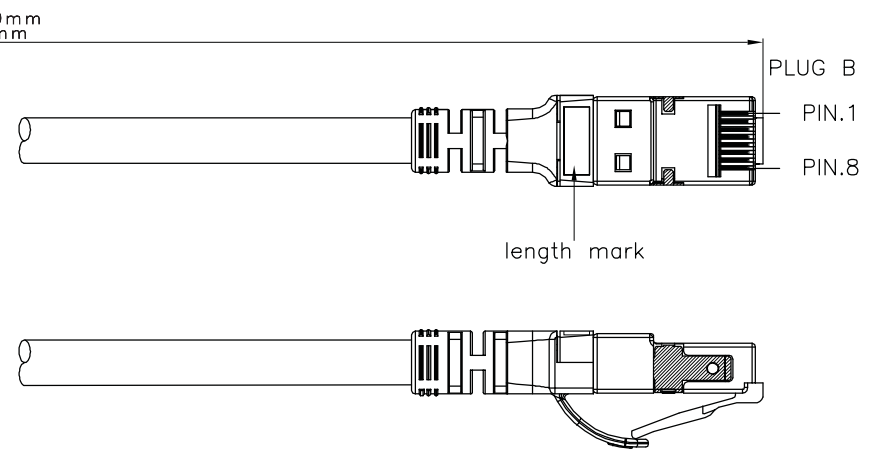

Datenblatt - Fiche technique - Data sheet

21.15.2176

ROLINE S/FTP-(PiMF-)Patchkabel Kat.6 Component Level, LSOH, weiss, 1,5 m

Cordon ROLINE S/FTP(PiMF) Cat.6, LSOH, Component Level, blanc, 1,5 m

ROLINE S/FTP Patch Cord Cat.6 Component Level, LSOH, white, 1.5 m

1 2 3 4 5 6

A

A

B

roline S/FTP PATCH CABLE 26AWG 4PR ISO/IEC 11801 & EN50288 CAT.6 LSOH XXXXXXXX-X

B

C

Specification :

- Material :
- RJ45 Plug :
 - Housing : Polycarbonate,Transparent color
 - Contact material : Phosphor Bronze with 50-60 micro-inch Nickel plated
 - Contact finished : Min. 50 micro-inch Gold plated on surface contact area
 - Shield : Bronze with Nickel plated
 - SR : SR-V95 FOR S/FTP Boot with nose
 - Cable :
 - Jacket : LSOH
 - Conductor : 26 AWG stranded copper
 - Isolation : PE
 - Shield : Aluminum Foil Shielded for Each Pair, copper clad with steel braid
 - Cable structure : S/FTP, 4 twisted pair
 - Minimum Bending Radius: 50mm

D

No.	MODIFIED AREA	ORIGINAL	MODIFY	DATE	MODIFIER

1 2 3 4 5 6 10cm