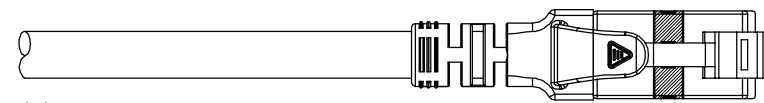

1 2 3 4 5 6

A

B

roline S/FTP PATCH CABLE 26AWG 4PR ISO/IEC 11801 & EN50288 CAT.6 LSOH XXXXXXXX-X

C

Specification :

- Material :
- 1. RJ45 Plug :
 - 1-1. Housing : Polycarbonate,Transparent color |
 - 1-2. Contact material : Phosphor Bronze with 50-60 micro-inch Nickel plated
 - 1-3. Contact finished : Min. 50 micro-inch Gold plated on surface contact area
 - 1-4. Shield : Bronze with Nickel plated
- 2. SR : SR-V95 FOR S/FTP Boot with nose
- 3. Cable :
 - 3-1. Jacket : LSOH
 - 3-2. Conductor : 26 AWG stranded copper
 - 3-3. Isolation : PE
 - 3-4. Shield : Aluminum Foil Shielded for Each Pair, copper clad with steel braid
- 4. Cable structure : S/FTP, 4 twisted pair
- 5. Minimum Bending Radius: 50mm

item no.	Jacket Color	
21.15.2170	grey	RAL7035
21.15.2171	red	RAL3031
21.15.2172	yellow	RAL1021
21.15.2173	green	RAL6029
21.15.2174	blue	RAL5015
21.15.2175	black	RAL9011
21.15.2176	white	RAL9003

D

item no	21.15.2170	21.15.2171	21.15.2172	21.15.2173	21.15.2174
	21.15.2175	21.15.2176			
Desc	ROLINE Cat 6 S/FTP Patch Cord,LSOH.Component Level,1.5m				
"#": Matching DIM.	DRAWING	10.Mar.2015	byz		
"*": Important DIM.	CHECK	10.Mar.2015	Jane		
Others General DIM.	APPROVAL	10.Mar.2015	Jaimy		
GENERAL TOLERANCE OF DIMENSIONS	DATE	NAME			
X.XXX ±0.005	SCALE	1/1 (A4)	UNIT	mm	
X.XX ±0.05	DRAWING NO.				
X.X ±0.1	DRAWING CLASSIFICATION		S	SHEET	1 OF 1