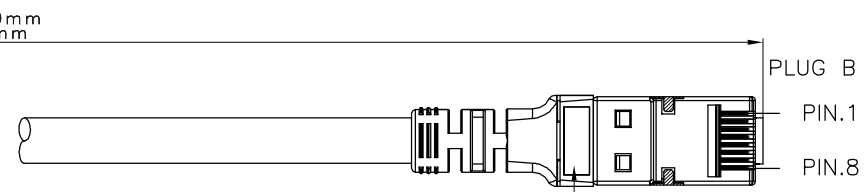

Datenblatt - Fiche technique - Data sheet

21.15.2175

ROLINE S/FTP-(PiMF-)Patchkabel Kat.6 Component Level, LSOH, schwarz, 1,5
m

Cordon ROLINE S/FTP(PiMF) Cat.6, LSOH, Component Level, noir, 1,5 m

ROLINE S/FTP Patch Cord Cat.6 Component Level, LSOH, black, 1.5 m

1 2 3 4 5 6

A

B

roline S/FTP PATCH CABLE 26AWG 4PR ISO/IEC 11801 & EN50288 CAT.6 LSOH XXXXXXXX-X

C

Specification :

- Material :
- 1. RJ45 Plug :
 - 1-1. Housing : Polycarbonate,Transparent color |
 - 1-2. Contact material : Phosphor Bronze with 50-60 micro-inch Nickel plated
 - 1-3. Contact finished : Min. 50 micro-inch Gold plated on surface contact area
 - 1-4. Shield : Bronze with Nickel plated
- 2. SR : SR-V95 FOR S/FTP Boot with nose
- 3. Cable :
 - 3-1. Jacket : LSOH
 - 3-2. Conductor : 26 AWG stranded copper
 - 3-3. Isolation : PE
 - 3-4. Shield : Aluminum Foil Shielded for Each Pair, copper clad with steel braid
- 4. Cable structure : S/FTP, 4 twisted pair
- 5. Minimum Bending Radius: 50mm

item no.	Jacket Color	
21.15.2170	grey	RAL7035
21.15.2171	red	RAL3031
21.15.2172	yellow	RAL1021
21.15.2173	green	RAL6029
21.15.2174	blue	RAL5015
21.15.2175	black	RAL9011
21.15.2176	white	RAL9003

D

item no	21.15.2170	21.15.2171	21.15.2172	21.15.2173	21.15.2174
	21.15.2175	21.15.2176			
Desc	ROLINE Cat 6 S/FTP Patch Cord,LSOH.Component Level,1.5m				
"#": Matching DIM.	DRAWING	10.Mar.2015	byz		
"*": Important DIM.	CHECK	10.Mar.2015	Jane		
Others General DIM.	APPROVAL	10.Mar.2015	Jaimy		
GENERAL TOLERANCE OF DIMENSIONS	DATE	NAME			
X.XXX ±0.005	SCALE	1/1 (A4)	UNIT	mm	
X.XX ±0.05	DRAWING NO.				
X.X ±0.1	DRAWING CLASSIFICATION		S	SHEET	1 OF 1

No.	MODIFIED AREA	ORIGINAL	MODIFY	DATE	MODIFIER

1 2 3 4 5 6 10cm