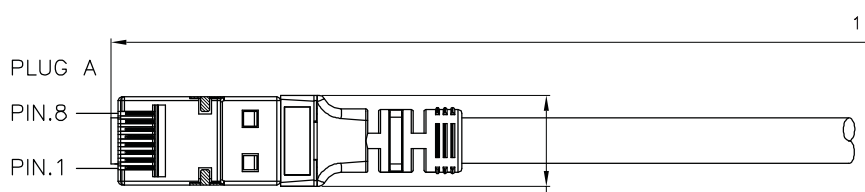

Datenblatt - Fiche technique - Data sheet

21.15.2175

ROLINE S/FTP-(PiMF-)Patchkabel Kat.6 Component Level, LSOH, schwarz, 1,5
m

Cordon ROLINE S/FTP(PiMF) Cat.6, LSOH, Component Level, noir, 1,5 m

ROLINE S/FTP Patch Cord Cat.6 Component Level, LSOH, black, 1.5 m

1 2 3 4 5 6

A

B

roline S/FTP PATCH CABLE 26AWG 4PR ISO/IEC 11801 & EN50288 CAT.6 LSOH XXXXXXXX-X

C

Specification :

- Material :
- 1. RJ45 Plug :
 - 1-1. Housing : Polycarbonate,Transparent color |
 - 1-2. Contact material : Phosphor Bronze with 50-60 micro-inch Nickel plated
 - 1-3. Contact finished : Min. 50 micro-inch Gold plated on surface contact area
 - 1-4. Shield : Bronze with Nickel plated
- 2. SR : SR-V95 FOR S/FTP Boot with nose
- 3. Cable :
 - 3-1. Jacket : LSOH
 - 3-2. Conductor : 26 AWG stranded copper
 - 3-3. Isolation : PE
 - 3-4. Shield : Aluminum Foil Shielded for Each Pair, copper clad with steel braid
- 4. Cable structure : S/FTP, 4 twisted pair
- 5. Minimum Bending Radius: 50mm

item no.	Jacket Color	
21.15.2170	grey	RAL7035
21.15.2171	red	RAL3031
21.15.2172	yellow	RAL1021
21.15.2173	green	RAL6029
21.15.2174	blue	RAL5015
21.15.2175	black	RAL9011
21.15.2176	white	RAL9003

D

item no	21.15.2170	21.15.2171	21.15.2172	21.15.2173	21.15.2174
	21.15.2175	21.15.2176			
Desc	ROLINE Cat 6 S/FTP Patch Cord,LSOH.Component Level,1.5m				
"#": Matching DIM.	DRAWING	10.Mar.2015	byz		
"*": Important DIM.	CHECK	10.Mar.2015	Jane		
Others General DIM.	APPROVAL	10.Mar.2015	Jaimy		
GENERAL TOLERANCE OF DIMENSIONS	DATE	NAME			
X.XXX ±0.005	SCALE	1/1 (A4)	UNIT	mm	
X.XX ±0.05	DRAWING NO.				
X.X ±0.1	DRAWING CLASSIFICATION		S	SHEET	1 OF 1