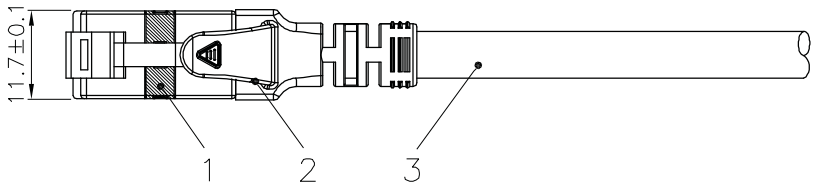

1 2 3 4 5 6

A

B

roline S/FTP PATCH CABLE 26AWG 4PR ISO/IEC 11801 & EN50288 CAT.6 LSOH XXXXXXXX-X

C

Specification :

- Material :
- 1. RJ45 Plug :
 - 1-1. Housing : Polycarbonate,Transparent color |
 - 1-2. Contact material : Phosphor Bronze with 50-60 micro-inch Nickel plated
 - 1-3. Contact finished : Min. 50 micro-inch Gold plated on surface contact area
 - 1-4. Shield : Bronze with Nickel plated
- 2. SR : SR-V95 FOR S/FTP Boot with nose
- 3. Cable :
 - 3-1. Jacket : LSOH
 - 3-2. Conductor : 26 AWG stranded copper
 - 3-3. Isolation : PE
 - 3-4. Shield : Aluminum Foil Shielded for Each Pair, copper clad with steel braid
- 4. Cable structure : S/FTP, 4 twisted pair
- 5. Minimum Bending Radius: 50mm

item no.	Jacket Color	
21.15.2170	grey	RAL7035
21.15.2171	red	RAL3031
21.15.2172	yellow	RAL1021
21.15.2173	green	RAL6029
21.15.2174	blue	RAL5015
21.15.2175	black	RAL9011
21.15.2176	white	RAL9003

D

item no	21.15.2170	21.15.2171	21.15.2172	21.15.2173	21.15.2174
	21.15.2175	21.15.2176			
Desc	ROLINE Cat 6 S/FTP Patch Cord,LSOH.Component Level,1.5m				
"#": Matching DIM.	DRAWING	10.Mar.2015	byz		
"*": Important DIM.	CHECK	10.Mar.2015	Jane		
Others General DIM.	APPROVAL	10.Mar.2015	Jaimy		
GENERAL TOLERANCE OF DIMENSIONS	DATE	NAME			
X.XXX ±0.005	SCALE	1/1 (A4)	UNIT	mm	
X.XX ±0.05	DRAWING NO.				
X.X ±0.1	DRAWING CLASSIFICATION		S	SHEET	1 OF 1