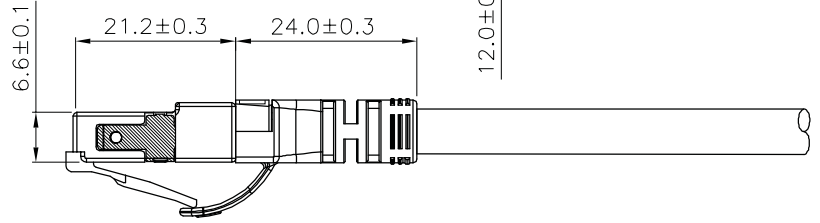

Datenblatt - Fiche technique - Data sheet

21.15.2175

ROLINE S/FTP-(PiMF-)Patchkabel Kat.6 Component Level, LSOH, schwarz, 1,5
m

Cordon ROLINE S/FTP(PiMF) Cat.6, LSOH, Component Level, noir, 1,5 m

ROLINE S/FTP Patch Cord Cat.6 Component Level, LSOH, black, 1.5 m

1 2 3 4 5 6

A

B

roline S/FTP PATCH CABLE 26AWG 4PR ISO/IEC 11801 & EN50288 CAT.6 LSOH XXXXXXXX-X

C

Specification :

- Material :
- 1. RJ45 Plug :
 - 1-1. Housing : Polycarbonate,Transparent color |
 - 1-2. Contact material : Phosphor Bronze with 50-60 micro-inch Nickel plated
 - 1-3. Contact finished : Min. 50 micro-inch Gold plated on surface contact area
 - 1-4. Shield : Bronze with Nickel plated
- 2. SR : SR-V95 FOR S/FTP Boot with nose
- 3. Cable :
 - 3-1. Jacket : LSOH
 - 3-2. Conductor : 26 AWG stranded copper
 - 3-3. Isolation : PE
 - 3-4. Shield : Aluminum Foil Shielded for Each Pair, copper clad with steel braid
- 4. Cable structure : S/FTP, 4 twisted pair
- 5. Minimum Bending Radius: 50mm

item no.	Jacket Color	
21.15.2170	grey	RAL7035
21.15.2171	red	RAL3031
21.15.2172	yellow	RAL1021
21.15.2173	green	RAL6029
21.15.2174	blue	RAL5015
21.15.2175	black	RAL9011
21.15.2176	white	RAL9003

D

item no	21.15.2170	21.15.2171	21.15.2172	21.15.2173	21.15.2174
	21.15.2175	21.15.2176			
Desc	ROLINE Cat 6 S/FTP Patch Cord,LSOH.Component Level,1.5m				
"#": Matching DIM.	DRAWING	10.Mar.2015	byz		
"*": Important DIM.	CHECK	10.Mar.2015	Jane		
Others General DIM.	APPROVAL	10.Mar.2015	Jaimy		
GENERAL TOLERANCE OF DIMENSIONS	DATE	NAME			
X.XXX ±0.005	SCALE	1/1 (A4)	UNIT	mm	
X.XX ±0.05	DRAWING NO.				
X.X ±0.1	DRAWING CLASSIFICATION		S	SHEET	1 OF 1

No.	MODIFIED AREA	ORIGINAL	MODIFY	DATE	MODIFIER

1 2 3 4 5 6 10cm