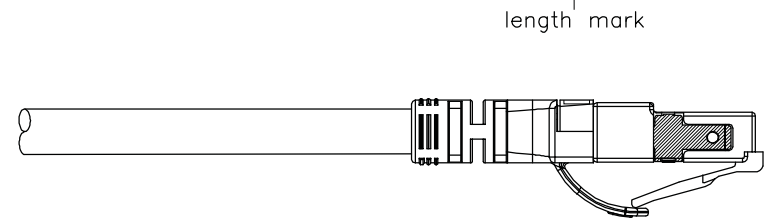

Datenblatt - Fiche technique - Data sheet

21.15.2175

ROLINE S/FTP-(PiMF-)Patchkabel Kat.6 Component Level, LSOH, schwarz, 1,5
m

Cordon ROLINE S/FTP(PiMF) Cat.6, LSOH, Component Level, noir, 1,5 m

ROLINE S/FTP Patch Cord Cat.6 Component Level, LSOH, black, 1.5 m

1 2 3 4 5 6

A

B

roline S/FTP PATCH CABLE 26AWG 4PR ISO/IEC 11801 & EN50288 CAT.6 LSOH XXXXXXXX-X

C

Specification :

- Material :
- 1. RJ45 Plug :
 - 1-1. Housing : Polycarbonate,Transparent color |
 - 1-2. Contact material : Phosphor Bronze with 50-60 micro-inch Nickel plated
 - 1-3. Contact finished : Min. 50 micro-inch Gold plated on surface contact area
 - 1-4. Shield : Bronze with Nickel plated
- 2. SR : SR-V95 FOR S/FTP Boot with nose
- 3. Cable :
 - 3-1. Jacket : LSOH
 - 3-2. Conductor : 26 AWG stranded copper
 - 3-3. Isolation : PE
 - 3-4. Shield : Aluminum Foil Shielded for Each Pair, copper clad with steel braid
- 4. Cable structure : S/FTP, 4 twisted pair
- 5. Minimum Bending Radius: 50mm

item no.	Jacket Color	
21.15.2170	grey	RAL7035
21.15.2171	red	RAL3031
21.15.2172	yellow	RAL1021
21.15.2173	green	RAL6029
21.15.2174	blue	RAL5015
21.15.2175	black	RAL9011
21.15.2176	white	RAL9003

D

item no	21.15.2170	21.15.2171	21.15.2172	21.15.2173	21.15.2174
	21.15.2175	21.15.2176			
Desc	ROLINE Cat 6 S/FTP Patch Cord,LSOH.Component Level,1.5m				
"#": Matching DIM.	DRAWING	10.Mar.2015	byz		
"*": Important DIM.	CHECK	10.Mar.2015	Jane		
Others General DIM.	APPROVAL	10.Mar.2015	Jaimy		
GENERAL TOLERANCE OF DIMENSIONS	DATE	NAME			
X.XXX ±0.005	SCALE	1/1 (A4)	UNIT	mm	
X.XX ±0.05	DRAWING NO.				
X.X ±0.1	DRAWING CLASSIFICATION		S	SHEET	1 OF 1