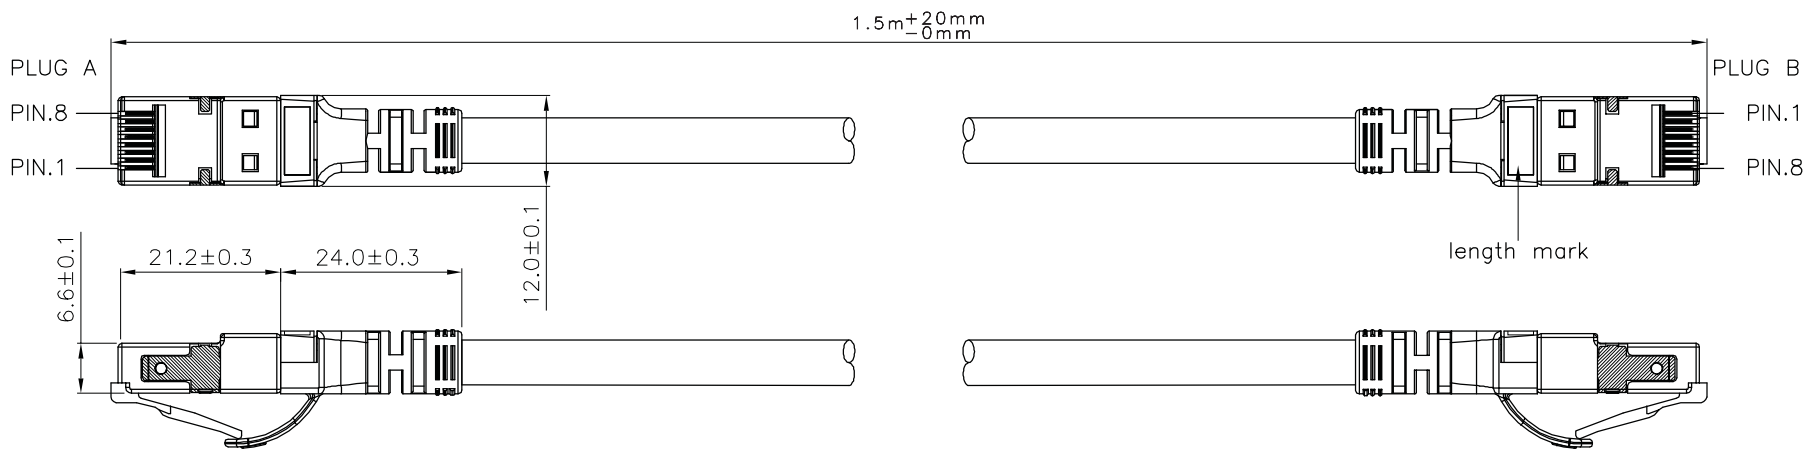

Datenblatt - Fiche technique - Data sheet

21.15.2174

ROLINE S/FTP-(PiMF-)Patchkabel Kat.6 Component Level, LSOH, blau, 1,5 m

Cordon ROLINE S/FTP(PiMF) Cat.6, LSOH, Component Level, bleu, 1,5 m

ROLINE S/FTP Patch Cord Cat.6 Component Level, LSOH, blue, 1.5 m

1 2 3 4 5 6

A

A

B

B

roline S/FTP PATCH CABLE 26AWG 4PR ISO/IEC 11801 & EN50288 CAT.6 LSOH XXXXXXXX-X

C

C

Specification :

- Material :
1. RJ45 Plug :
 - 1-1. Housing : Polycarbonate,Transparent color |
 - 1-2. Contact material : Phosphor Bronze with 50-60 micro-inch Nickel plated
 - 1-3. Contact finished : Min. 50 micro-inch Gold plated on surface contact area
 - 1-4. Shield : Bronze with Nickel plated
 2. SR : SR-V95 FOR S/FTP Boot with nose
 3. Cable :
 - 3-1. Jacket : LSOH
 - 3-2. Conductor : 26 AWG stranded copper
 - 3-3. Isolation : PE
 - 3-4. Shield : Aluminum Foil Shielded for Each Pair, copper clad with steel braid
 4. Cable structure : S/FTP, 4 twisted pair
 5. Minimum Bending Radius: 50mm