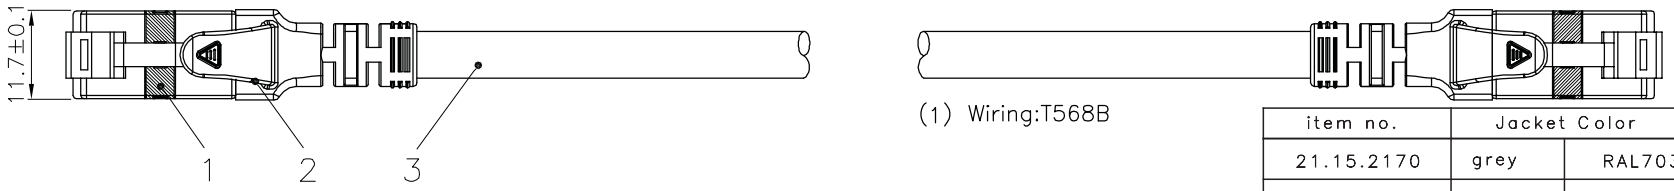

1 2 3 4 5 6

A

A

B

B

roline S/FTP PATCH CABLE 26AWG 4PR ISO/IEC 11801 & EN50288 CAT.6 LSOH XXXXXXXX-X

C

C

Specification :

- Material :
1. RJ45 Plug :
 - 1-1. Housing : Polycarbonate,Transparent color |
 - 1-2. Contact material : Phosphor Bronze with 50-60 micro-inch Nickel plated
 - 1-3. Contact finished : Min. 50 micro-inch Gold plated on surface contact area
 - 1-4. Shield : Bronze with Nickel plated
 2. SR : SR-V95 FOR S/FTP Boot with nose
 3. Cable :
 - 3-1. Jacket : LSOH
 - 3-2. Conductor : 26 AWG stranded copper
 - 3-3. Isolation : PE
 - 3-4. Shield : Aluminum Foil Shielded for Each Pair, copper clad with steel braid
 4. Cable structure : S/FTP, 4 twisted pair
 5. Minimum Bending Radius: 50mm