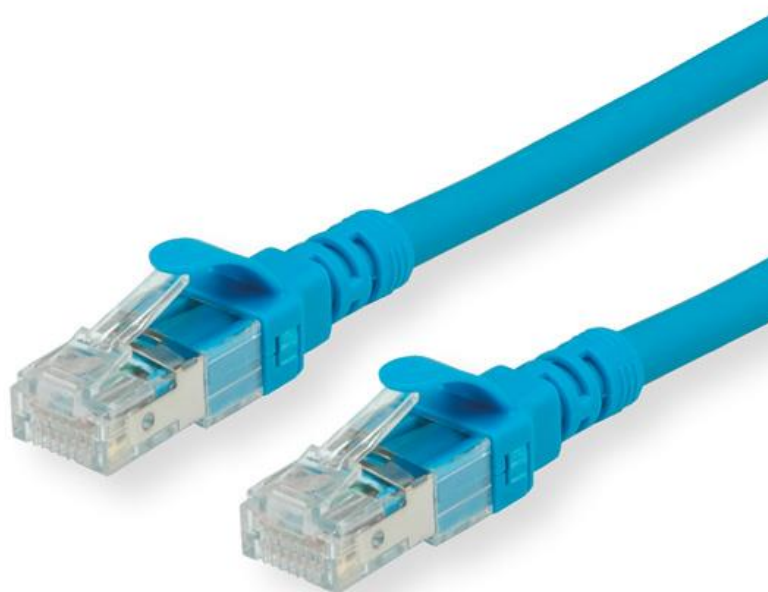

Datenblatt - Fiche technique - Data sheet

21.15.2174

ROLINE S/FTP-(PiMF-)Patchkabel Kat.6 Component Level, LSOH, blau, 1,5 m

Cordon ROLINE S/FTP(PiMF) Cat.6, LSOH, Component Level, bleu, 1,5 m

ROLINE S/FTP Patch Cord Cat.6 Component Level, LSOH, blue, 1.5 m

1 2 3 4 5 6

A

A

B

B

roline S/FTP PATCH CABLE 26AWG 4PR ISO/IEC 11801 & EN50288 CAT.6 LSOH XXXXXXXX-X

C

C

Specification :

- Material :
1. RJ45 Plug :
 - 1-1. Housing : Polycarbonate,Transparent color |
 - 1-2. Contact material : Phosphor Bronze with 50-60 micro-inch Nickel plated
 - 1-3. Contact finished : Min. 50 micro-inch Gold plated on surface contact area
 - 1-4. Shield : Bronze with Nickel plated
 2. SR : SR-V95 FOR S/FTP Boot with nose
 3. Cable :
 - 3-1. Jacket : LSOH
 - 3-2. Conductor : 26 AWG stranded copper
 - 3-3. Isolation : PE
 - 3-4. Shield : Aluminum Foil Shielded for Each Pair, copper clad with steel braid
 4. Cable structure : S/FTP, 4 twisted pair
 5. Minimum Bending Radius: 50mm