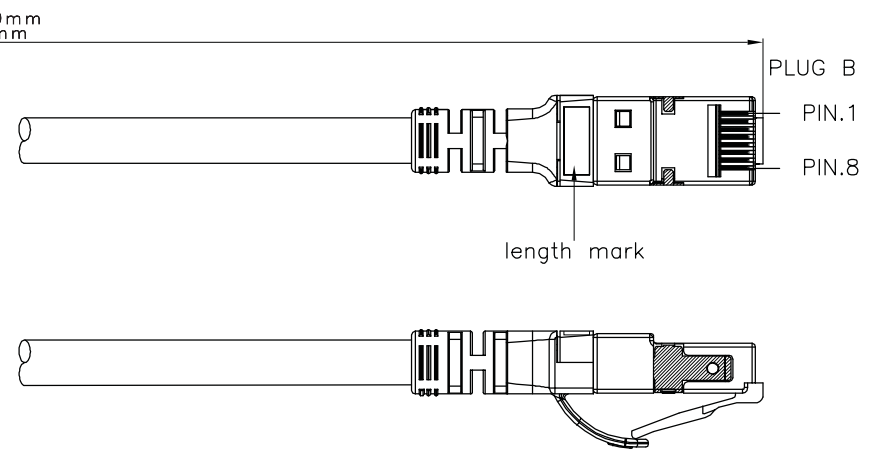

Datenblatt - Fiche technique - Data sheet

21.15.2172

ROLINE S/FTP-(PiMF-)Patchkabel Kat.6 Component Level, LSOH, gelb, 1,5 m

Cordon ROLINE S/FTP(PiMF) Cat.6, LSOH, Component Level, jaune, 1,5 m

ROLINE S/FTP Patch Cord Cat.6 Component Level, LSOH, yellow, 1.5 m

1 2 3 4 5 6

A

A

B

roline S/FTP PATCH CABLE 26AWG 4PR ISO/IEC 11801 & EN50288 CAT.6 LSOH XXXXXXXX-X

B

C

Specification :

- Material :
- RJ45 Plug :
 - Housing : Polycarbonate,Transparent color
 - Contact material : Phosphor Bronze with 50-60 micro-inch Nickel plated
 - Contact finished : Min. 50 micro-inch Gold plated on surface contact area
 - Shield : Bronze with Nickel plated
 - SR : SR-V95 FOR S/FTP Boot with nose
 - Cable :
 - Jacket : LSOH
 - Conductor : 26 AWG stranded copper
 - Isolation : PE
 - Shield : Aluminum Foil Shielded for Each Pair, copper clad with steel braid
 - Cable structure : S/FTP, 4 twisted pair
 - Minimum Bending Radius: 50mm

D

No.	MODIFIED AREA	ORIGINAL	MODIFY	DATE	MODIFIER

1 2 3 4 5 6 10cm