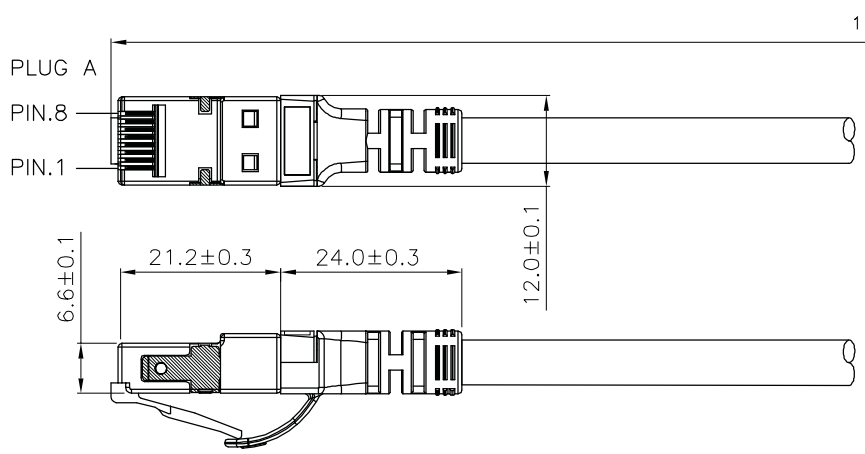

Datenblatt - Fiche technique - Data sheet

21.15.2172

ROLINE S/FTP-(PiMF-)Patchkabel Kat.6 Component Level, LSOH, gelb, 1,5 m

Cordon ROLINE S/FTP(PiMF) Cat.6, LSOH, Component Level, jaune, 1,5 m

ROLINE S/FTP Patch Cord Cat.6 Component Level, LSOH, yellow, 1.5 m

1 2 3 4 5 6

A

A

B

roline S/FTP PATCH CABLE 26AWG 4PR ISO/IEC 11801 & EN50288 CAT.6 LSOH XXXXXXXX-X

B

C

Specification :

- Material :
- RJ45 Plug :
 - Housing : Polycarbonate,Transparent color
 - Contact material : Phosphor Bronze with 50-60 micro-inch Nickel plated
 - Contact finished : Min. 50 micro-inch Gold plated on surface contact area
 - Shield : Bronze with Nickel plated
 - SR : SR-V95 FOR S/FTP Boot with nose
 - Cable :
 - Jacket : LSOH
 - Conductor : 26 AWG stranded copper
 - Isolation : PE
 - Shield : Aluminum Foil Shielded for Each Pair, copper clad with steel braid
 - Cable structure : S/FTP, 4 twisted pair
 - Minimum Bending Radius: 50mm

D

No.	MODIFIED AREA	ORIGINAL	MODIFY	DATE	MODIFIER

1 2 3 4 5 6 10cm