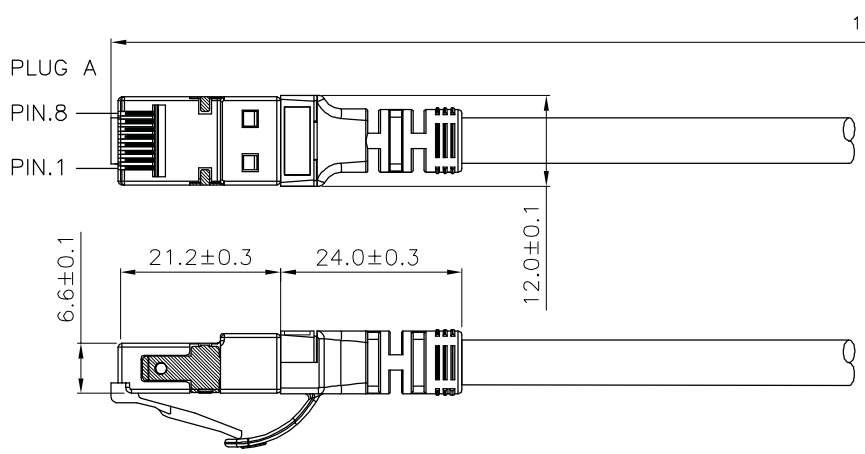

Datenblatt - Fiche technique - Data sheet

21.15.2170

ROLINE S/FTP-(PiMF-)Patchkabel Kat.6 Component Level, LSOH, grau, 1,5 m

Cordon ROLINE S/FTP(PiMF) Cat.6, LSOH, Component Level, gris, 1,5 m

ROLINE S/FTP Patch Cord Cat.6 Component Level, LSOH, grey, 1.5 m

1 2 3 4 5 6

A

A

B

roline S/FTP PATCH CABLE 26AWG 4PR ISO/IEC 11801 & EN50288 CAT.6 LSOH XXXXXXXX-X

B

C

Specification :

- Material :
- RJ45 Plug :
 - Housing : Polycarbonate,Transparent color
 - Contact material : Phosphor Bronze with 50-60 micro-inch Nickel plated
 - Contact finished : Min. 50 micro-inch Gold plated on surface contact area
 - Shield : Bronze with Nickel plated
 - SR : SR-V95 FOR S/FTP Boot with nose
 - Cable :
 - Jacket : LSOH
 - Conductor : 26 AWG stranded copper
 - Isolation : PE
 - Shield : Aluminum Foil Shielded for Each Pair, copper clad with steel braid
 - Cable structure : S/FTP, 4 twisted pair
 - Minimum Bending Radius: 50mm

D

No.	MODIFIED AREA	ORIGINAL	MODIFY	DATE	MODIFIER

1 2 3 4 5 6 10cm