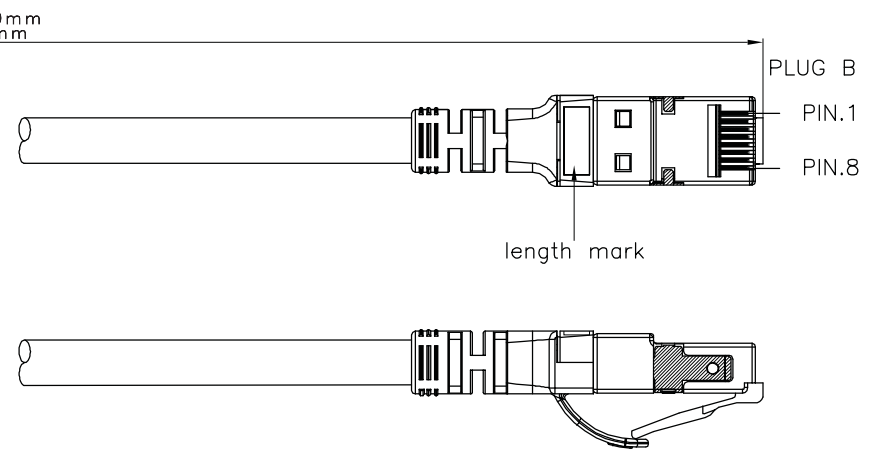

Datenblatt - Fiche technique - Data sheet

21.15.2170

ROLINE S/FTP-(PiMF-)Patchkabel Kat.6 Component Level, LSOH, grau, 1,5 m

Cordon ROLINE S/FTP(PiMF) Cat.6, LSOH, Component Level, gris, 1,5 m

ROLINE S/FTP Patch Cord Cat.6 Component Level, LSOH, grey, 1.5 m

1 2 3 4 5 6

A

A

B

roline S/FTP PATCH CABLE 26AWG 4PR ISO/IEC 11801 & EN50288 CAT.6 LSOH XXXXXXXX-X

B

C

Specification :

- Material :
- RJ45 Plug :
 - Housing : Polycarbonate,Transparent color
 - Contact material : Phosphor Bronze with 50-60 micro-inch Nickel plated
 - Contact finished : Min. 50 micro-inch Gold plated on surface contact area
 - Shield : Bronze with Nickel plated
 - SR : SR-V95 FOR S/FTP Boot with nose
 - Cable :
 - Jacket : LSOH
 - Conductor : 26 AWG stranded copper
 - Isolation : PE
 - Shield : Aluminum Foil Shielded for Each Pair, copper clad with steel braid
 - Cable structure : S/FTP, 4 twisted pair
 - Minimum Bending Radius: 50mm

D

No.	MODIFIED AREA	ORIGINAL	MODIFY	DATE	MODIFIER

1 2 3 4 5 6 10cm