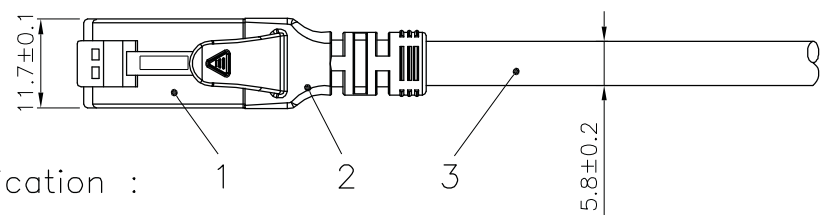

Datenblatt - Fiche technique - Data sheet

21.15.2073

ROLINE UTP-Patchkabel Kat.6 Component Level, LSOH, grün, 1,5 m

Cordon ROLINE UTP Cat.6, LSOH, Component Level, vert, 1,5 m

ROLINE UTP Cable Cat.6 Component Level, LSOH, green, 1.5 m

1 2 3 4 5 6

1.5m^{+20mm}_{-0mm}

roline U/UTP PATCH CABLE 24AWG 4PR ANSI/TIA 568C.2 CAT.6 ETL Verified LSOH XXXXXX-X

Specification :

- Material :
- 1. RJ45 Plug :
 - 1-1. Housing : Polycarbonate,Transparent color
 - 1-2. Contact material : Phosphor Bronze with 50-60 micro-inch Nickel plated
 - 1-3. Contact finished : Min. 50 micro-inch Gold plated
 - 2. SR: PP-PP3015 Boot with nose
 - 3. Cable :
 - 3-1. Jacket : LSOH
 - 3-2. Conductor : 24 AWG stranded copper
 - 3-3. Isolation : PE
 - 3-4. Isolation Cross Bar for 4 pairs : PE
 - 4. Cable structure : U/UTP, 4 twisted pair with Cross Bar
 - 5. Minimum Bending Radius: 50mm