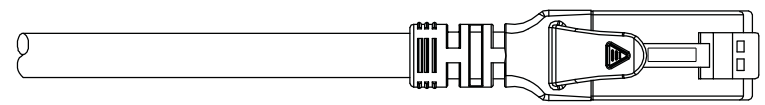

Datenblatt - Fiche technique - Data sheet

21.15.2073

ROLINE UTP-Patchkabel Kat.6 Component Level, LSOH, grün, 1,5 m

Cordon ROLINE UTP Cat.6, LSOH, Component Level, vert, 1,5 m

ROLINE UTP Cable Cat.6 Component Level, LSOH, green, 1.5 m

1 2 3 4 5 6

1.5m^{+20mm}_{-0mm}

roline U/UTP PATCH CABLE 24AWG 4PR ANSI/TIA 568C.2 CAT.6 ETL Verified LSOH XXXXXX-X

Specification :

- Material :
- 1. RJ45 Plug :
 - 1-1. Housing : Polycarbonate,Transparent color
 - 1-2. Contact material : Phosphor Bronze with 50-60 micro-inch Nickel plated
 - 1-3. Contact finished : Min. 50 micro-inch Gold plated
 - 2. SR: PP-PP3015 Boot with nose
 - 3. Cable :
 - 3-1. Jacket : LSOH
 - 3-2. Conductor : 24 AWG stranded copper
 - 3-3. Isolation : PE
 - 3-4. Isolation Cross Bar for 4 pairs : PE
 - 4. Cable structure : U/UTP, 4 twisted pair with Cross Bar
 - 5. Minimum Bending Radius: 50mm