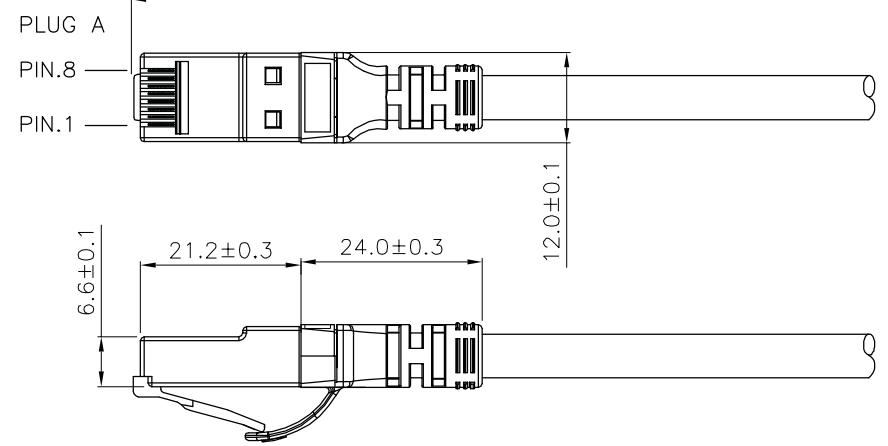

Datenblatt - Fiche technique - Data sheet

21.15.2073

ROLINE UTP-Patchkabel Kat.6 Component Level, LSOH, grün, 1,5 m

Cordon ROLINE UTP Cat.6, LSOH, Component Level, vert, 1,5 m

ROLINE UTP Cable Cat.6 Component Level, LSOH, green, 1.5 m

1 2 3 4 5 6

1.5m^{+20mm}_{-0mm}

roline U/UTP PATCH CABLE 24AWG 4PR ANSI/TIA 568C.2 CAT.6 ETL Verified LSOH XXXXXX-X

Specification :

- Material :
- 1. RJ45 Plug :
 - 1-1. Housing : Polycarbonate,Transparent color
 - 1-2. Contact material : Phosphor Bronze with 50-60 micro-inch Nickel plated
 - 1-3. Contact finished : Min. 50 micro-inch Gold plated
 - 2. SR: PP-PP3015 Boot with nose
 - 3. Cable :
 - 3-1. Jacket : LSOH
 - 3-2. Conductor : 24 AWG stranded copper
 - 3-3. Isolation : PE
 - 3-4. Isolation Cross Bar for 4 pairs : PE
 - 4. Cable structure : U/UTP, 4 twisted pair with Cross Bar
 - 5. Minimum Bending Radius: 50mm

item no.	Jacket Color	
21.15.2070	grey	RAL7035
21.15.2071	red	RAL3031
21.15.2072	yellow	RAL1021
21.15.2073	green	RAL6029
21.15.2074	blue	RAL5015
21.15.2075	black	RAL9011
21.15.2076	white	RAL9003

item no	21.15.2070	21.15.2071	21.15.2072	21.15.2073	21.15.2074
	21.15.2075	21.15.2076			
Desc	ROLINE Cat 6 U/UTP Patch Cord,LSOH.Component Level,1.5m				
"#": Matching DIM.	DRAWING	10.Mar.2015	byz		
"*": Important DIM.	CHECK	10.Mar.2015	Jane		
Others General DIM.	APPROVAL	10.Mar.2015	Jaimy		
GENERAL TOLERANCE OF DIMENSIONS		DATE	NAME		
X.XXX ±0.005	SCALE	1/1 (A4)	UNIT	mm	
X.XX ±0.05	DRAWING NO.				
X.X ±0.1	DRAWING CLASSIFICATION		S	SHEET	1 OF 1

No.	MODIFIED AREA	ORIGINAL	MODIFY	DATE	MODIFIER

1 2 3 4 5 6 10cm