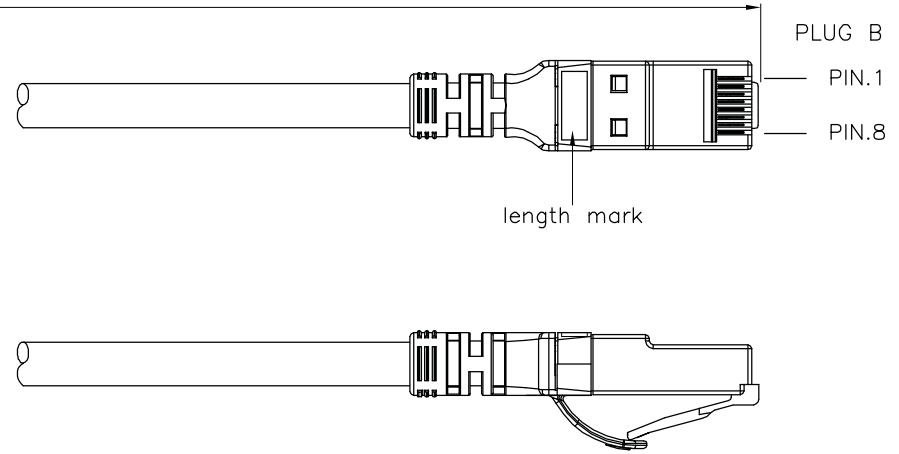

Datenblatt - Fiche technique - Data sheet

21.15.2073

ROLINE UTP-Patchkabel Kat.6 Component Level, LSOH, grün, 1,5 m

Cordon ROLINE UTP Cat.6, LSOH, Component Level, vert, 1,5 m

ROLINE UTP Cable Cat.6 Component Level, LSOH, green, 1.5 m

1 2 3 4 5 6

1.5m^{+20mm}_{-0mm}

roline U/UTP PATCH CABLE 24AWG 4PR ANSI/TIA 568C.2 CAT.6 ETL Verified LSOH XXXXXX-X

Specification :

- Material :
- 1. RJ45 Plug :
 - 1-1. Housing : Polycarbonate,Transparent color
 - 1-2. Contact material : Phosphor Bronze with 50-60 micro-inch Nickel plated
 - 1-3. Contact finished : Min. 50 micro-inch Gold plated
 - 2. SR: PP-PP3015 Boot with nose
 - 3. Cable :
 - 3-1. Jacket : LSOH
 - 3-2. Conductor : 24 AWG stranded copper
 - 3-3. Isolation : PE
 - 3-4. Isolation Cross Bar for 4 pairs : PE
 - 4. Cable structure : U/UTP, 4 twisted pair with Cross Bar
 - 5. Minimum Bending Radius: 50mm

item no.	Jacket Color	
21.15.2070	grey	RAL7035
21.15.2071	red	RAL3031
21.15.2072	yellow	RAL1021
21.15.2073	green	RAL6029
21.15.2074	blue	RAL5015
21.15.2075	black	RAL9011
21.15.2076	white	RAL9003

item no	21.15.2070	21.15.2071	21.15.2072	21.15.2073	21.15.2074
	21.15.2075	21.15.2076			
Desc	ROLINE Cat 6 U/UTP Patch Cord,LSOH.Component Level,1.5m				
"#": Matching DIM.	DRAWING	10.Mar.2015	byz		
"*": Important DIM.	CHECK	10.Mar.2015	Jane		
Others General DIM.	APPROVAL	10.Mar.2015	Jaimy		
GENERAL TOLERANCE OF DIMENSIONS		DATE	NAME		
X.XXX ±0.005	SCALE	1/1 (A4)	UNIT	mm	
X.XX ±0.05	DRAWING NO.				
X.X ±0.1	DRAWING CLASSIFICATION		S	SHEET	1 OF 1

No.	MODIFIED AREA	ORIGINAL	MODIFY	DATE	MODIFIER

1 2 3 4 5 6 10cm