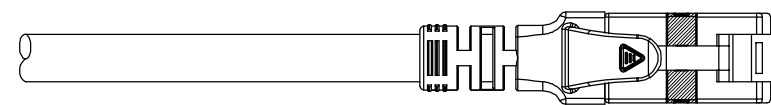

Datenblatt - Fiche technique - Data sheet

21.15.1495

ROLINE UTP-Patchkabel Kat.6A Component Level, LSOH, schwarz, 1,5 m

Cordon ROLINE UTP Cat.6A / 10 Gigabit, Component Level, LSOH, noir, 1,5 m

ROLINE UTP Patch Cord Cat.6A, Component Level, LSOH, black, 1.5 m

roline U/FTP PATCH CABLE 26AWG 4PR ANSI/TIA 568C.2 CAT.6A LSOH XXXXXX-X

(1) Wiring : T568B

Specification :

Material :

1. RJ45 Plug :
 - 1-1. Housing : Polycarbonate, Transparent color
 - 1-2. Contact material : Phosphor Bronze with 50-60 micro-inch Nickel plated
 - 1-3. Contact finished : Min. 50 micro-inch Gold plated on surface contact area
 - 1-4. Shield : Bronze with Nickel plated
2. SR : SR-V95 FOR U/FTP Boot with nose
3. Cable :
 - 3-1. Jacket : LSOH
 - 3-2. Conductor : 26 AWG stranded copper
 - 3-3. Isolation : PE
 - 3-4. Shield : Aluminum Foil Shielded for Each Pair, copper clad with steel
4. Cable structure : U/FTP, 4 twisted pair
5. Minimum Bending Radius: 50mm

item no.	Jacket Color	
21.15.1490	grey	RAL7035
21.15.1491	red	RAL3031
21.15.1492	yellow	RAL1021
21.15.1493	green	RAL6029
21.15.1494	blue	RAL5015
21.15.1495	black	RAL9011
21.15.1496	white	RAL9003

item no	21.15.1490	21.15.1491	21.15.1492	21.15.1493	21.15.1494
	21.15.1495	21.15.1496			
Desc	ROLINE Cat 6a U/FTP Patch Cord,LSOH.Component Level,1.5m				
"#": Matching DIM.	DRAWING	10.Mar.2015	byz		
"*": Important DIM.	CHECK	10.Mar.2015	Jane		
Others General DIM.	APPROVAL	10.Mar.2015	Jaimy		
GENERAL TOLERANCE OF DIMENSIONS		DATE	NAME		
X.XXX ±0.005	SCALE	1/1 (A4)	UNIT	mm	
X.XX ±0.05	DRAWING NO.				
X.X ±0.1	DRAWING CLASSIFICATION		S	SHEET	1 OF 1