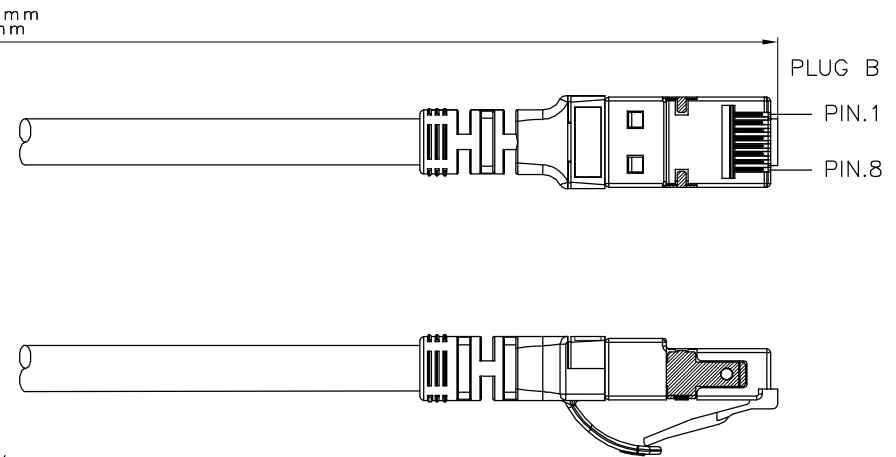

Datenblatt - Fiche technique - Data sheet

21.15.1495

ROLINE UTP-Patchkabel Kat.6A Component Level, LSOH, schwarz, 1,5 m

Cordon ROLINE UTP Cat.6A / 10 Gigabit, Component Level, LSOH, noir, 1,5 m

ROLINE UTP Patch Cord Cat.6A, Component Level, LSOH, black, 1.5 m

roline U/FTP PATCH CABLE 26AWG 4PR ANSI/TIA 568C.2 CAT.6A LSOH XXXXXX-X

(1) Wiring : T568B

Specification :

Material :

1. RJ45 Plug :
 - 1-1. Housing : Polycarbonate, Transparent color
 - 1-2. Contact material : Phosphor Bronze with 50-60 micro-inch Nickel plated
 - 1-3. Contact finished : Min. 50 micro-inch Gold plated on surface contact area
 - 1-4. Shield : Bronze with Nickel plated
2. SR : SR-V95 FOR U/FTP Boot with nose
3. Cable :
 - 3-1. Jacket : LSOH
 - 3-2. Conductor : 26 AWG stranded copper
 - 3-3. Isolation : PE
 - 3-4. Shield : Aluminum Foil Shielded for Each Pair, copper clad with steel
4. Cable structure : U/FTP, 4 twisted pair
5. Minimum Bending Radius: 50mm

item no.	Jacket Color	
21.15.1490	grey	RAL7035
21.15.1491	red	RAL3031
21.15.1492	yellow	RAL1021
21.15.1493	green	RAL6029
21.15.1494	blue	RAL5015
21.15.1495	black	RAL9011
21.15.1496	white	RAL9003

item no	21.15.1490	21.15.1491	21.15.1492	21.15.1493	21.15.1494
	21.15.1495	21.15.1496			
Desc	ROLINE Cat 6a U/FTP Patch Cord,LSOH.Component Level,1.5m				
"#": Matching DIM.	DRAWING	10.Mar.2015	byz		
"*": Important DIM.	CHECK	10.Mar.2015	Jane		
Others General DIM.	APPROVAL	10.Mar.2015	Jaimy		
GENERAL TOLERANCE OF DIMENSIONS		DATE	NAME		
X.XXX ±0.005	SCALE	1/1 (A4)	UNIT	mm	
X.XX ±0.05	DRAWING NO.				
X.X ±0.1	DRAWING CLASSIFICATION		S	SHEET	1 OF 1