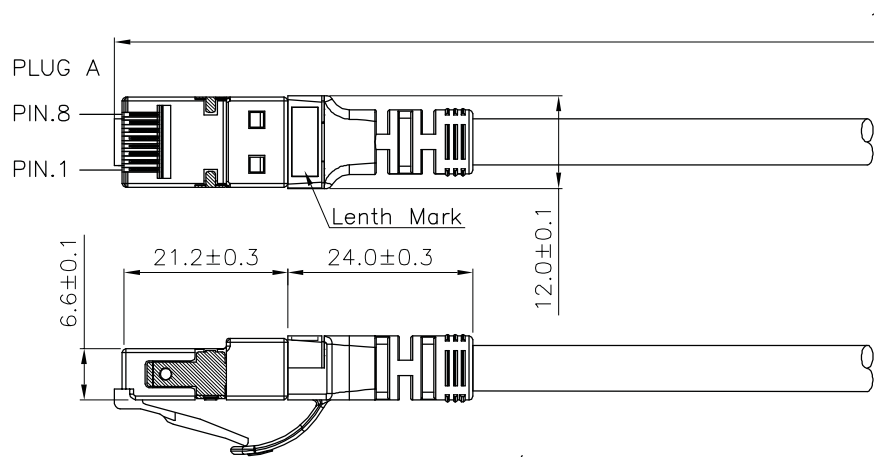

Datenblatt - Fiche technique - Data sheet

21.15.1495

ROLINE UTP-Patchkabel Kat.6A Component Level, LSOH, schwarz, 1,5 m

Cordon ROLINE UTP Cat.6A / 10 Gigabit, Component Level, LSOH, noir, 1,5 m

ROLINE UTP Patch Cord Cat.6A, Component Level, LSOH, black, 1.5 m

roline U/FTP PATCH CABLE 26AWG 4PR ANSI/TIA 568C.2 CAT.6A LSOH XXXXXX-X

(1) Wiring : T568B

Specification :

Material :

1. RJ45 Plug :
 - 1-1. Housing : Polycarbonate, Transparent color
 - 1-2. Contact material : Phosphor Bronze with 50-60 micro-inch Nickel plated
 - 1-3. Contact finished : Min. 50 micro-inch Gold plated on surface contact area
 - 1-4. Shield : Bronze with Nickel plated
2. SR : SR-V95 FOR U/FTP Boot with nose
3. Cable :
 - 3-1. Jacket : LSOH
 - 3-2. Conductor : 26 AWG stranded copper
 - 3-3. Isolation : PE
 - 3-4. Shield : Aluminum Foil Shielded for Each Pair, copper clad with steel
4. Cable structure : U/FTP, 4 twisted pair
5. Minimum Bending Radius: 50mm

item no.	Jacket Color	
21.15.1490	grey	RAL7035
21.15.1491	red	RAL3031
21.15.1492	yellow	RAL1021
21.15.1493	green	RAL6029
21.15.1494	blue	RAL5015
21.15.1495	black	RAL9011
21.15.1496	white	RAL9003

item no	21.15.1490	21.15.1491	21.15.1492	21.15.1493	21.15.1494
	21.15.1495	21.15.1496			
Desc	ROLINE Cat 6a U/FTP Patch Cord,LSOH.Component Level,1.5m				
"#": Matching DIM.	DRAWING	10.Mar.2015	byz		
"*": Important DIM.	CHECK	10.Mar.2015	Jane		
Others General DIM.	APPROVAL	10.Mar.2015	Jaimy		
GENERAL TOLERANCE OF DIMENSIONS		DATE	NAME		
X.XXX ±0.005	SCALE	1/1 (A4)	UNIT	mm	
X.XX ±0.05	DRAWING NO.				
X.X ±0.1	DRAWING CLASSIFICATION		S	SHEET	1 OF 1