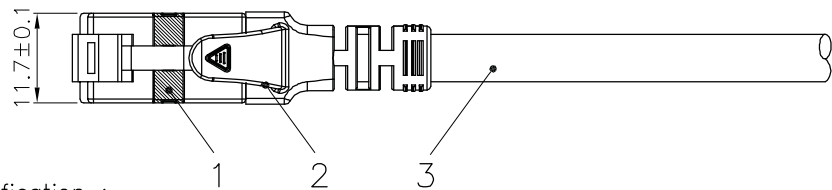

Datenblatt - Fiche technique - Data sheet

21.15.1495

ROLINE UTP-Patchkabel Kat.6A Component Level, LSOH, schwarz, 1,5 m

Cordon ROLINE UTP Cat.6A / 10 Gigabit, Component Level, LSOH, noir, 1,5 m

ROLINE UTP Patch Cord Cat.6A, Component Level, LSOH, black, 1.5 m

roline U/FTP PATCH CABLE 26AWG 4PR ANSI/TIA 568C.2 CAT.6A LSOH XXXXXX-X

(1) Wiring : T568B

Specification :

Material :

1. RJ45 Plug :
 - 1-1. Housing : Polycarbonate, Transparent color
 - 1-2. Contact material : Phosphor Bronze with 50-60 micro-inch Nickel plated
 - 1-3. Contact finished : Min. 50 micro-inch Gold plated on surface contact area
 - 1-4. Shield : Bronze with Nickel plated
2. SR : SR-V95 FOR U/FTP Boot with nose
3. Cable :
 - 3-1. Jacket : LSOH
 - 3-2. Conductor : 26 AWG stranded copper
 - 3-3. Isolation : PE
 - 3-4. Shield : Aluminum Foil Shielded for Each Pair, copper clad with steel
4. Cable structure : U/FTP, 4 twisted pair
5. Minimum Bending Radius: 50mm

item no.	Jacket Color	
21.15.1490	grey	RAL7035
21.15.1491	red	RAL3031
21.15.1492	yellow	RAL1021
21.15.1493	green	RAL6029
21.15.1494	blue	RAL5015
21.15.1495	black	RAL9011
21.15.1496	white	RAL9003

item no	21.15.1490	21.15.1491	21.15.1492	21.15.1493	21.15.1494
	21.15.1495	21.15.1496			
Desc	ROLINE Cat 6a U/FTP Patch Cord,LSOH.Component Level,1.5m				
"#": Matching DIM.	DRAWING	10.Mar.2015	byz		
"*": Important DIM.	CHECK	10.Mar.2015	Jane		
Others General DIM.	APPROVAL	10.Mar.2015	Jaimy		
GENERAL TOLERANCE OF DIMENSIONS		DATE	NAME		
X.XXX ±0.005	SCALE	1/1 (A4)	UNIT	mm	
X.XX ±0.05	DRAWING NO.				
X.X ±0.1	DRAWING CLASSIFICATION		S	SHEET	1 OF 1