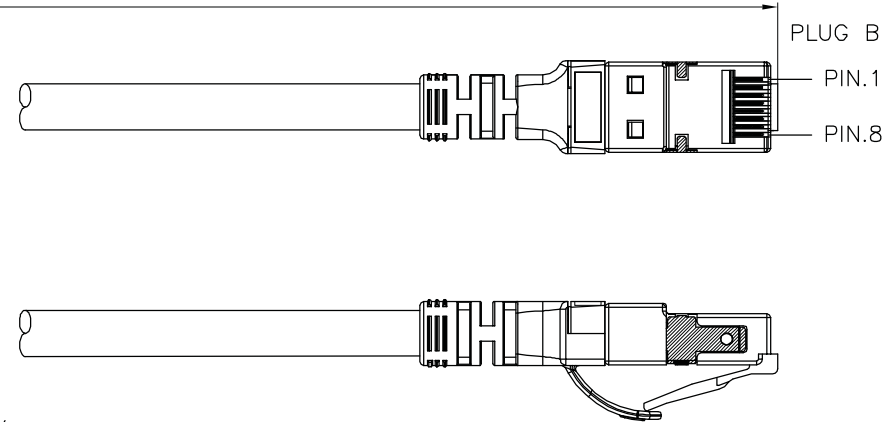

Datenblatt - Fiche technique - Data sheet

21.15.1494

ROLINE UTP-Patchkabel Kat.6A Component Level, LSOH, blau, 1,5 m

Cordon ROLINE UTP Cat.6A / 10 Gigabit, Component Level, LSOH, bleu, 1,5 m

ROLINE UTP Patch Cord Cat.6A, Component Level, LSOH, blue, 1.5 m

roline U/FTP PATCH CABLE 26AWG 4PR ANSI/TIA 568C.2 CAT.6A LSOH XXXXXX-X

(1) Wiring : T568B

Specification :

Material :

1. RJ45 Plug :
 - 1-1. Housing : Polycarbonate, Transparent color
 - 1-2. Contact material : Phosphor Bronze with 50-60 micro-inch Nickel plated
 - 1-3. Contact finished : Min. 50 micro-inch Gold plated on surface contact area
 - 1-4. Shield : Bronze with Nickel plated
2. SR : SR-V95 FOR U/FTP Boot with nose
3. Cable :
 - 3-1. Jacket : LSOH
 - 3-2. Conductor : 26 AWG stranded copper
 - 3-3. Isolation : PE
 - 3-4. Shield : Aluminum Foil Shielded for Each Pair, copper clad with steel
4. Cable structure : U/FTP, 4 twisted pair
5. Minimum Bending Radius: 50mm

item no.	Jacket Color	
21.15.1490	grey	RAL7035
21.15.1491	red	RAL3031
21.15.1492	yellow	RAL1021
21.15.1493	green	RAL6029
21.15.1494	blue	RAL5015
21.15.1495	black	RAL9011
21.15.1496	white	RAL9003

item no	21.15.1490	21.15.1491	21.15.1492	21.15.1493	21.15.1494
	21.15.1495	21.15.1496			
Desc	ROLINE Cat 6a U/FTP Patch Cord,LSOH.Component Level,1.5m				
"#": Matching DIM.	DRAWING	10.Mar.2015	byz		
"*": Important DIM.	CHECK	10.Mar.2015	Jane		
Others General DIM.	APPROVAL	10.Mar.2015	Jaimy		
GENERAL TOLERANCE OF DIMENSIONS		DATE	NAME		
X.XXX ±0.005	SCALE	1/1 (A4)	UNIT	mm	
X.XX ±0.05	DRAWING NO.				
X.X ±0.1	DRAWING CLASSIFICATION		S	SHEET	1 OF 1