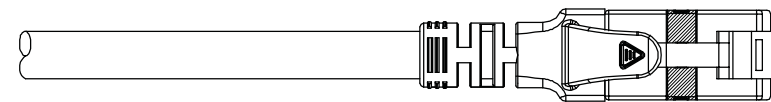

Datenblatt - Fiche technique - Data sheet

21.15.1494

ROLINE UTP-Patchkabel Kat.6A Component Level, LSOH, blau, 1,5 m

Cordon ROLINE UTP Cat.6A / 10 Gigabit, Component Level, LSOH, bleu, 1,5 m

ROLINE UTP Patch Cord Cat.6A, Component Level, LSOH, blue, 1.5 m

roline U/FTP PATCH CABLE 26AWG 4PR ANSI/TIA 568C.2 CAT.6A LSOH XXXXXX-X

(1) Wiring : T568B

Specification :

Material :

1. RJ45 Plug :
 - 1-1. Housing : Polycarbonate, Transparent color
 - 1-2. Contact material : Phosphor Bronze with 50-60 micro-inch Nickel plated
 - 1-3. Contact finished : Min. 50 micro-inch Gold plated on surface contact area
 - 1-4. Shield : Bronze with Nickel plated
2. SR : SR-V95 FOR U/FTP Boot with nose
3. Cable :
 - 3-1. Jacket : LSOH
 - 3-2. Conductor : 26 AWG stranded copper
 - 3-3. Isolation : PE
 - 3-4. Shield : Aluminum Foil Shielded for Each Pair, copper clad with steel
4. Cable structure : U/FTP, 4 twisted pair
5. Minimum Bending Radius: 50mm

item no.	Jacket Color	
21.15.1490	grey	RAL7035
21.15.1491	red	RAL3031
21.15.1492	yellow	RAL1021
21.15.1493	green	RAL6029
21.15.1494	blue	RAL5015
21.15.1495	black	RAL9011
21.15.1496	white	RAL9003

item no	21.15.1490	21.15.1491	21.15.1492	21.15.1493	21.15.1494
	21.15.1495	21.15.1496			
Desc	ROLINE Cat 6a U/FTP Patch Cord,LSOH.Component Level,1.5m				
"#": Matching DIM.	DRAWING	10.Mar.2015	byz		
"*": Important DIM.	CHECK	10.Mar.2015	Jane		
Others General DIM.	APPROVAL	10.Mar.2015	Jaimy		
GENERAL TOLERANCE OF DIMENSIONS		DATE	NAME		
X.XXX ±0.005	SCALE	1/1 (A4)	UNIT	mm	
X.XX ±0.05	DRAWING NO.				
X.X ±0.1	DRAWING CLASSIFICATION		S	SHEET	1 OF 1