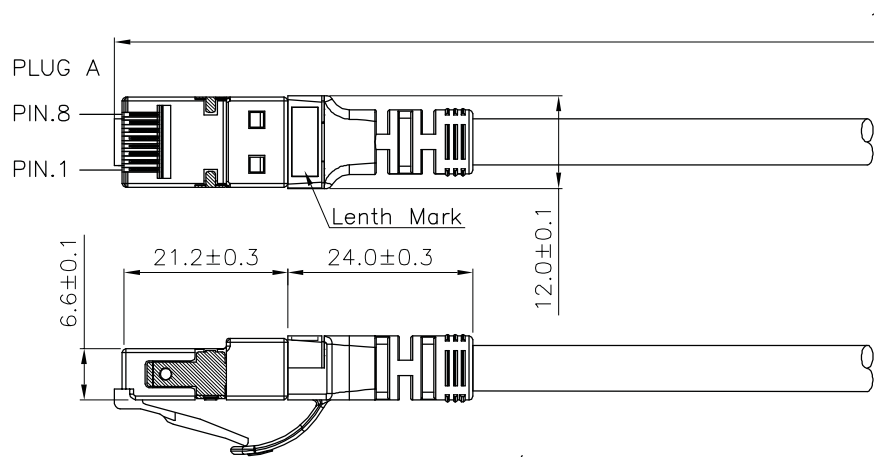

Datenblatt - Fiche technique - Data sheet

21.15.1494

ROLINE UTP-Patchkabel Kat.6A Component Level, LSOH, blau, 1,5 m

Cordon ROLINE UTP Cat.6A / 10 Gigabit, Component Level, LSOH, bleu, 1,5 m

ROLINE UTP Patch Cord Cat.6A, Component Level, LSOH, blue, 1.5 m

roline U/FTP PATCH CABLE 26AWG 4PR ANSI/TIA 568C.2 CAT.6A LSOH XXXXXX-X

(1) Wiring : T568B

Specification :

Material :

1. RJ45 Plug :
 - 1-1. Housing : Polycarbonate, Transparent color
 - 1-2. Contact material : Phosphor Bronze with 50-60 micro-inch Nickel plated
 - 1-3. Contact finished : Min. 50 micro-inch Gold plated on surface contact area
 - 1-4. Shield : Bronze with Nickel plated
2. SR : SR-V95 FOR U/FTP Boot with nose
3. Cable :
 - 3-1. Jacket : LSOH
 - 3-2. Conductor : 26 AWG stranded copper
 - 3-3. Isolation : PE
 - 3-4. Shield : Aluminum Foil Shielded for Each Pair, copper clad with steel
4. Cable structure : U/FTP, 4 twisted pair
5. Minimum Bending Radius: 50mm

item no.	Jacket Color	
21.15.1490	grey	RAL7035
21.15.1491	red	RAL3031
21.15.1492	yellow	RAL1021
21.15.1493	green	RAL6029
21.15.1494	blue	RAL5015
21.15.1495	black	RAL9011
21.15.1496	white	RAL9003

item no	21.15.1490	21.15.1491	21.15.1492	21.15.1493	21.15.1494
	21.15.1495	21.15.1496			
Desc	ROLINE Cat 6a U/FTP Patch Cord,LSOH.Component Level,1.5m				
"#": Matching DIM.	DRAWING	10.Mar.2015	byz		
"*": Important DIM.	CHECK	10.Mar.2015	Jane		
Others General DIM.	APPROVAL	10.Mar.2015	Jaimy		
GENERAL TOLERANCE OF DIMENSIONS		DATE	NAME		
X.XXX ±0.005	SCALE	1/1 (A4)	UNIT	mm	
X.XX ±0.05	DRAWING NO.				
X.X ±0.1	DRAWING CLASSIFICATION		S	SHEET	1 OF 1