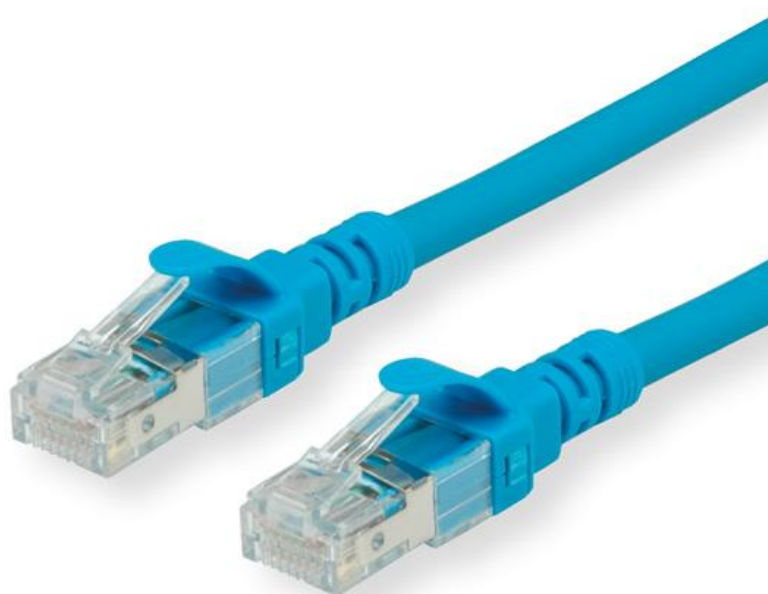

Datenblatt - Fiche technique - Data sheet

21.15.1494

ROLINE UTP-Patchkabel Kat.6A Component Level, LSOH, blau, 1,5 m

Cordon ROLINE UTP Cat.6A / 10 Gigabit, Component Level, LSOH, bleu, 1,5 m

ROLINE UTP Patch Cord Cat.6A, Component Level, LSOH, blue, 1.5 m

roline U/FTP PATCH CABLE 26AWG 4PR ANSI/TIA 568C.2 CAT.6A LSOH XXXXXX-X

(1) Wiring : T568B

Specification :

Material :

1. RJ45 Plug :
 - 1-1. Housing : Polycarbonate, Transparent color
 - 1-2. Contact material : Phosphor Bronze with 50-60 micro-inch Nickel plated
 - 1-3. Contact finished : Min. 50 micro-inch Gold plated on surface contact area
 - 1-4. Shield : Bronze with Nickel plated
2. SR : SR-V95 FOR U/FTP Boot with nose
3. Cable :
 - 3-1. Jacket : LSOH
 - 3-2. Conductor : 26 AWG stranded copper
 - 3-3. Isolation : PE
 - 3-4. Shield : Aluminum Foil Shielded for Each Pair, copper clad with steel
4. Cable structure : U/FTP, 4 twisted pair
5. Minimum Bending Radius: 50mm

item no.	Jacket Color	
21.15.1490	grey	RAL7035
21.15.1491	red	RAL3031
21.15.1492	yellow	RAL1021
21.15.1493	green	RAL6029
21.15.1494	blue	RAL5015
21.15.1495	black	RAL9011
21.15.1496	white	RAL9003

item no	21.15.1490	21.15.1491	21.15.1492	21.15.1493	21.15.1494
	21.15.1495	21.15.1496			
Desc	ROLINE Cat 6a U/FTP Patch Cord,LSOH.Component Level,1.5m				
"#": Matching DIM.	DRAWING	10.Mar.2015	byz		
"*": Important DIM.	CHECK	10.Mar.2015	Jane		
Others General DIM.	APPROVAL	10.Mar.2015	Jaimy		
GENERAL TOLERANCE OF DIMENSIONS		DATE	NAME		
X.XXX ±0.005	SCALE	1/1 (A4)	UNIT	mm	
X.XX ±0.05	DRAWING NO.				
X.X ±0.1	DRAWING CLASSIFICATION		S	SHEET	1 OF 1