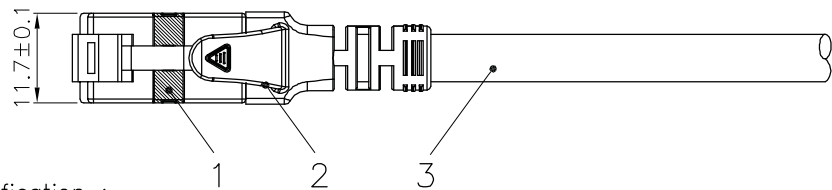

Datenblatt - Fiche technique - Data sheet

21.15.1494

ROLINE UTP-Patchkabel Kat.6A Component Level, LSOH, blau, 1,5 m

Cordon ROLINE UTP Cat.6A / 10 Gigabit, Component Level, LSOH, bleu, 1,5 m

ROLINE UTP Patch Cord Cat.6A, Component Level, LSOH, blue, 1.5 m

roline U/FTP PATCH CABLE 26AWG 4PR ANSI/TIA 568C.2 CAT.6A LSOH XXXXXX-X

(1) Wiring : T568B

Specification :

Material :

1. RJ45 Plug :
 - 1-1. Housing : Polycarbonate, Transparent color
 - 1-2. Contact material : Phosphor Bronze with 50-60 micro-inch Nickel plated
 - 1-3. Contact finished : Min. 50 micro-inch Gold plated on surface contact area
 - 1-4. Shield : Bronze with Nickel plated
2. SR : SR-V95 FOR U/FTP Boot with nose
3. Cable :
 - 3-1. Jacket : LSOH
 - 3-2. Conductor : 26 AWG stranded copper
 - 3-3. Isolation : PE
 - 3-4. Shield : Aluminum Foil Shielded for Each Pair, copper clad with steel
4. Cable structure : U/FTP, 4 twisted pair
5. Minimum Bending Radius: 50mm

item no.	Jacket Color	
21.15.1490	grey	RAL7035
21.15.1491	red	RAL3031
21.15.1492	yellow	RAL1021
21.15.1493	green	RAL6029
21.15.1494	blue	RAL5015
21.15.1495	black	RAL9011
21.15.1496	white	RAL9003

item no	21.15.1490	21.15.1491	21.15.1492	21.15.1493	21.15.1494
	21.15.1495	21.15.1496			
Desc	ROLINE Cat 6a U/FTP Patch Cord,LSOH.Component Level,1.5m				
"#": Matching DIM.	DRAWING	10.Mar.2015	byz		
"*": Important DIM.	CHECK	10.Mar.2015	Jane		
Others General DIM.	APPROVAL	10.Mar.2015	Jaimy		
GENERAL TOLERANCE OF DIMENSIONS		DATE	NAME		
X.XXX ±0.005	SCALE	1/1 (A4)	UNIT	mm	
X.XX ±0.05	DRAWING NO.				
X.X ±0.1	DRAWING CLASSIFICATION		S	SHEET	1 OF 1