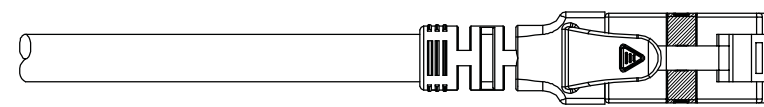

Datenblatt - Fiche technique - Data sheet

21.15.1492

ROLINE UTP-Patchkabel Kat.6A Component Level, LSOH, gelb, 1,5 m

Cordon ROLINE UTP Cat.6A / 10 Gigabit, Component Level, LSOH, jaune, 1,5 m

ROLINE UTP Patch Cord Cat.6A, Component Level, LSOH, yellow, 1.5 m

roline U/FTP PATCH CABLE 26AWG 4PR ANSI/TIA 568C.2 CAT.6A LSOH XXXXXX-X

(1) Wiring : T568B

Specification :

Material :

1. RJ45 Plug :
 - 1-1. Housing : Polycarbonate, Transparent color
 - 1-2. Contact material : Phosphor Bronze with 50-60 micro-inch Nickel plated
 - 1-3. Contact finished : Min. 50 micro-inch Gold plated on surface contact area
 - 1-4. Shield : Bronze with Nickel plated
2. SR : SR-V95 FOR U/FTP Boot with nose
3. Cable :
 - 3-1. Jacket : LSOH
 - 3-2. Conductor : 26 AWG stranded copper
 - 3-3. Isolation : PE
 - 3-4. Shield : Aluminum Foil Shielded for Each Pair, copper clad with steel
4. Cable structure : U/FTP, 4 twisted pair
5. Minimum Bending Radius: 50mm

item no.	Jacket Color	
21.15.1490	grey	RAL7035
21.15.1491	red	RAL3031
21.15.1492	yellow	RAL1021
21.15.1493	green	RAL6029
21.15.1494	blue	RAL5015
21.15.1495	black	RAL9011
21.15.1496	white	RAL9003

item no	21.15.1490	21.15.1491	21.15.1492	21.15.1493	21.15.1494
	21.15.1495	21.15.1496			
Desc	ROLINE Cat 6a U/FTP Patch Cord,LSOH.Component Level,1.5m				
"#": Matching DIM.	DRAWING	10.Mar.2015	byz		
"*": Important DIM.	CHECK	10.Mar.2015	Jane		
Others General DIM.	APPROVAL	10.Mar.2015	Jaimy		
GENERAL TOLERANCE OF DIMENSIONS		DATE	NAME		
X.XXX ±0.005	SCALE	1/1 (A4)	UNIT	mm	
X.XX ±0.05	DRAWING NO.				
X.X ±0.1	DRAWING CLASSIFICATION		S	SHEET	1 OF 1