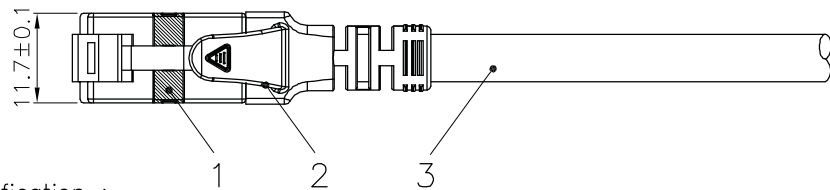

Datenblatt - Fiche technique - Data sheet

21.15.1492

ROLINE UTP-Patchkabel Kat.6A Component Level, LSOH, gelb, 1,5 m

Cordon ROLINE UTP Cat.6A / 10 Gigabit, Component Level, LSOH, jaune, 1,5 m

ROLINE UTP Patch Cord Cat.6A, Component Level, LSOH, yellow, 1.5 m

roline U/FTP PATCH CABLE 26AWG 4PR ANSI/TIA 568C.2 CAT.6A LSOH XXXXXX-X

(1) Wiring : T568B

Specification :

Material :

1. RJ45 Plug :
 - 1-1. Housing : Polycarbonate, Transparent color
 - 1-2. Contact material : Phosphor Bronze with 50-60 micro-inch Nickel plated
 - 1-3. Contact finished : Min. 50 micro-inch Gold plated on surface contact area
 - 1-4. Shield : Bronze with Nickel plated
2. SR : SR-V95 FOR U/FTP Boot with nose
3. Cable :
 - 3-1. Jacket : LSOH
 - 3-2. Conductor : 26 AWG stranded copper
 - 3-3. Isolation : PE
 - 3-4. Shield : Aluminum Foil Shielded for Each Pair, copper clad with steel
4. Cable structure : U/FTP, 4 twisted pair
5. Minimum Bending Radius: 50mm

item no.	Jacket Color	
21.15.1490	grey	RAL7035
21.15.1491	red	RAL3031
21.15.1492	yellow	RAL1021
21.15.1493	green	RAL6029
21.15.1494	blue	RAL5015
21.15.1495	black	RAL9011
21.15.1496	white	RAL9003

item no	21.15.1490	21.15.1491	21.15.1492	21.15.1493	21.15.1494
	21.15.1495	21.15.1496			
Desc	ROLINE Cat 6a U/FTP Patch Cord,LSOH.Component Level,1.5m				
"#": Matching DIM.	DRAWING	10.Mar.2015	byz		
"*": Important DIM.	CHECK	10.Mar.2015	Jane		
Others General DIM.	APPROVAL	10.Mar.2015	Jaimy		
GENERAL TOLERANCE OF DIMENSIONS		DATE	NAME		
X.XXX ±0.005	SCALE	1/1 (A4)	UNIT	mm	
X.XX ±0.05	DRAWING NO.				
X.X ±0.1	DRAWING CLASSIFICATION		S	SHEET	1 OF 1