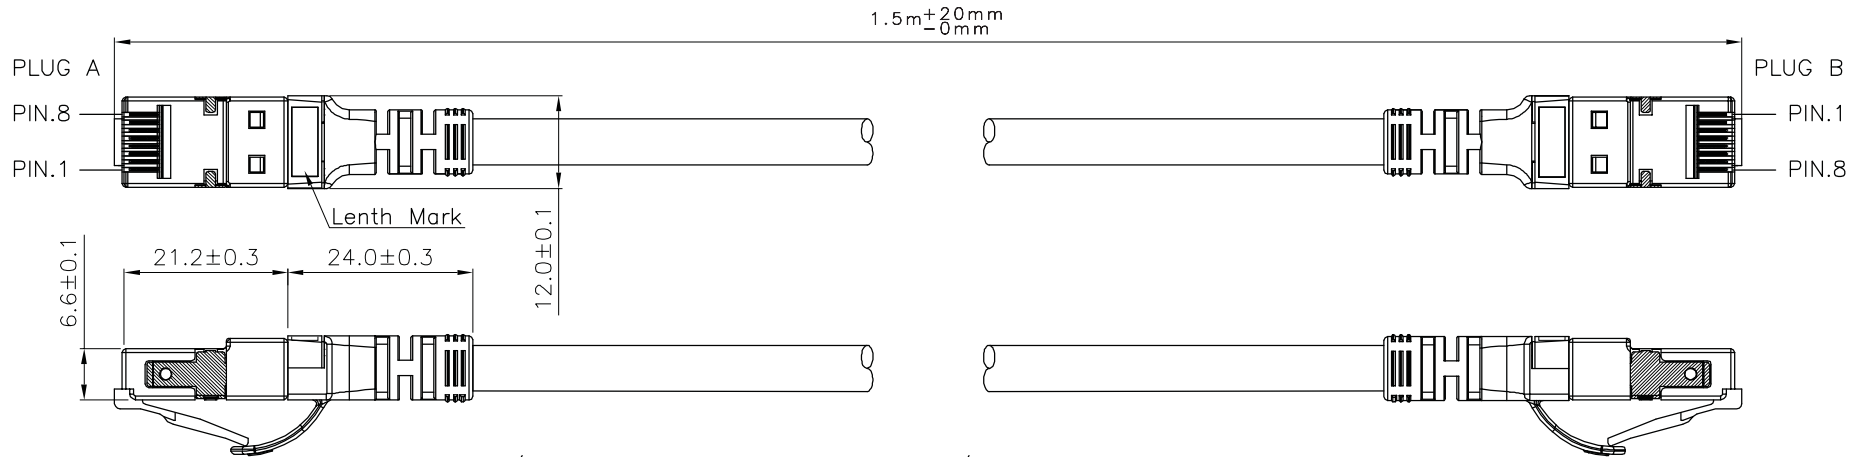

Datenblatt - Fiche technique - Data sheet

21.15.1492

ROLINE UTP-Patchkabel Kat.6A Component Level, LSOH, gelb, 1,5 m

Cordon ROLINE UTP Cat.6A / 10 Gigabit, Component Level, LSOH, jaune, 1,5 m

ROLINE UTP Patch Cord Cat.6A, Component Level, LSOH, yellow, 1.5 m

roline U/FTP PATCH CABLE 26AWG 4PR ANSI/TIA 568C.2 CAT.6A LSOH XXXXXX-X

(1) Wiring : T568B

Specification :

Material :

1. RJ45 Plug :
 - 1-1. Housing : Polycarbonate, Transparent color
 - 1-2. Contact material : Phosphor Bronze with 50-60 micro-inch Nickel plated
 - 1-3. Contact finished : Min. 50 micro-inch Gold plated on surface contact area
 - 1-4. Shield : Bronze with Nickel plated
2. SR : SR-V95 FOR U/FTP Boot with nose
3. Cable :
 - 3-1. Jacket : LSOH
 - 3-2. Conductor : 26 AWG stranded copper
 - 3-3. Isolation : PE
 - 3-4. Shield : Aluminum Foil Shielded for Each Pair, copper clad with steel
4. Cable structure : U/FTP, 4 twisted pair
5. Minimum Bending Radius: 50mm

item no.	Jacket Color	
21.15.1490	grey	RAL7035
21.15.1491	red	RAL3031
21.15.1492	yellow	RAL1021
21.15.1493	green	RAL6029
21.15.1494	blue	RAL5015
21.15.1495	black	RAL9011
21.15.1496	white	RAL9003

item no	21.15.1490	21.15.1491	21.15.1492	21.15.1493	21.15.1494
	21.15.1495	21.15.1496			
Desc	ROLINE Cat 6a U/FTP Patch Cord,LSOH.Component Level,1.5m				
"#": Matching DIM.	DRAWING	10.Mar.2015	byz		
"*": Important DIM.	CHECK	10.Mar.2015	Jane		
Others General DIM.	APPROVAL	10.Mar.2015	Jaimy		
GENERAL TOLERANCE OF DIMENSIONS		DATE	NAME		
X.XXX ±0.005	SCALE	1/1 (A4)	UNIT	mm	
X.XX ±0.05	DRAWING NO.				
X.X ±0.1	DRAWING CLASSIFICATION		S	SHEET	1 OF 1