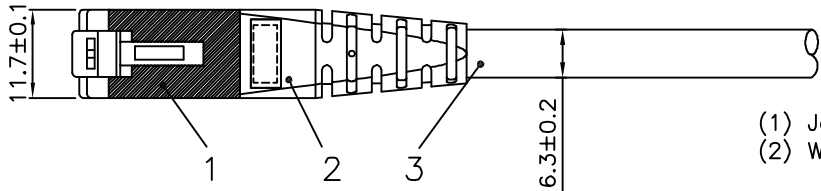

1

2

3

4

5

6

Total length (see below list)

roline S/FTP PATCH CABLE 26AWG 4PR ISO/IEC 11801 & EN50288 CAT.6 XXXXXXXX-X

- (1) Jacket Color : Purple(2725C)
- (2) Wiring:T568B

item no.	length	tolerance
21.15.1320	0.3M	+20 -0
21.15.1330	0.5M	+20 -0
21.15.1340	1M	+20 -0
21.15.0844	1.5M	+20 -0
21.15.1350	2M	+20 -10
21.15.1360	3M	+20 -10
21.15.1370	5M	+30 -20
21.15.1380	7M	+30 -20
21.15.1390	10M	+30 -20
21.15.1400	15M	+30 -20
21.15.1410	20M	+70 -30

Specification :

Material :

- RJ45 Plug :
  - Housing : Polycarbonate,Transparent color.
  - Contact material : Phosphor Bronze with 50-60 micro-inch Nickel plated.
  - Contact finished : Min. 50 micro-inch Gold plated on surface contact area.
  - Shield : Bronze with Nickel plated.
- Molding : PVC.
- Cable :
  - Jacket : PVC.
  - Conductor : 26 AWG stranded copper.
  - Isolation : PE.
  - Shield : Aluminum Foil Shielded for Each Pair, Tin Copper Braid.
- Cable structure : S/FTP, 4 twisted pair.
- Minimum Bending Radius: 50mm