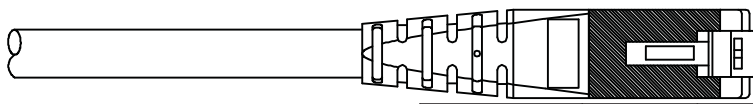

1

2

3

4

5

6

Total length (see below list)

roline S/FTP PATCH CABLE 26AWG 4PR ISO/IEC 11801 & EN50288 CAT.6 XXXXXXXX-X

- (1) Jacket Color : Purple(2725C)
- (2) Wiring:T568B

item no.	length	tolerance
21.15.1320	0.3M	+20 -0
21.15.1330	0.5M	+20 -0
21.15.1340	1M	+20 -0
21.15.0844	1.5M	+20 -0
21.15.1350	2M	+20 -10
21.15.1360	3M	+20 -10
21.15.1370	5M	+30 -20
21.15.1380	7M	+30 -20
21.15.1390	10M	+30 -20
21.15.1400	15M	+30 -20
21.15.1410	20M	+70 -30