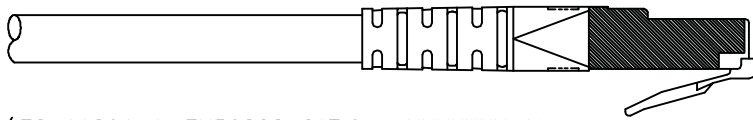

1

2

3

4

5

6

Total length (see below list)

roline S/FTP PATCH CABLE 26AWG 4PR ISO/IEC 11801 & EN50288 CAT.6 XXXXXXXX-X

- (1) Jacket Color : Purple(2725C)
- (2) Wiring:T568B

item no.	length	tolerance
21.15.1320	0.3M	+20 -0
21.15.1330	0.5M	+20 -0
21.15.1340	1M	+20 -0
21.15.0844	1.5M	+20 -0
21.15.1350	2M	+20 -10
21.15.1360	3M	+20 -10
21.15.1370	5M	+30 -20
21.15.1380	7M	+30 -20
21.15.1390	10M	+30 -20
21.15.1400	15M	+30 -20
21.15.1410	20M	+70 -30