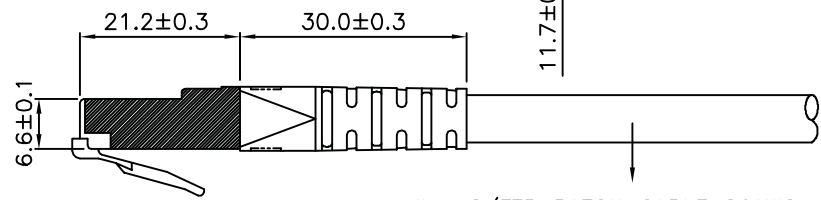

Datenblatt - Fiche technique - Data sheet

**21.15.1370**

ROLINE Patchkabel Kat.6 S/FTP (PiMF), violett, 5,0 m

Cordon ROLINE Cat.6 S/FTP (PiMF), violet, 5,0 m

ROLINE S/FTP (PiMF) Patch Cord, Cat.6, violet, 5.0 m

1

2

3

4

5

6

Total length (see below list)

roline S/FTP PATCH CABLE 26AWG 4PR ISO/IEC 11801 & EN50288 CAT.6 XXXXXXXX-X

- (1) Jacket Color : Purple(2725C)
- (2) Wiring:T568B

item no.	length	tolerance
21.15.1320	0.3M	+20 -0
21.15.1330	0.5M	+20 -0
21.15.1340	1M	+20 -0
21.15.0844	1.5M	+20 -0
21.15.1350	2M	+20 -10
21.15.1360	3M	+20 -10
21.15.1370	5M	+30 -20
21.15.1380	7M	+30 -20
21.15.1390	10M	+30 -20
21.15.1400	15M	+30 -20
21.15.1410	20M	+70 -30

Specification :

Material :

- RJ45 Plug :
  - Housing : Polycarbonate,Transparent color.
  - Contact material : Phosphor Bronze with 50-60 micro-inch Nickel plated.
  - Contact finished : Min. 50 micro-inch Gold plated on surface contact area.
  - Shield : Bronze with Nickel plated.
- Molding : PVC.
- Cable :
  - Jacket : PVC.
  - Conductor : 26 AWG stranded copper.
  - Isolation : PE.
  - Shield : Aluminum Foil Shielded for Each Pair, Tin Copper Braid.
- Cable structure : S/FTP, 4 twisted pair.
- Minimum Bending Radius: 50mm