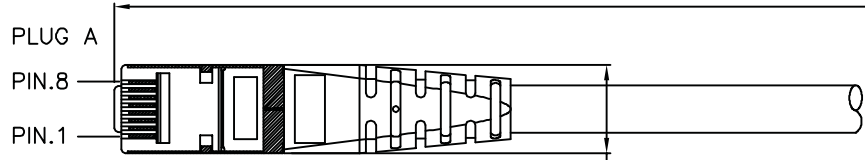

1

2

3

4

5

6

Total length (see below list)

roline S/FTP PATCH CABLE 26AWG 4PR ISO/IEC 11801 & EN50288 CAT.6 XXXXXXXX-X

- (1) Jacket Color : Purple(2725C)
- (2) Wiring:T568B

item no.	length	tolerance
21.15.1320	0.3M	+20 -0
21.15.1330	0.5M	+20 -0
21.15.1340	1M	+20 -0
21.15.0844	1.5M	+20 -0
21.15.1350	2M	+20 -10
21.15.1360	3M	+20 -10
21.15.1370	5M	+30 -20
21.15.1380	7M	+30 -20
21.15.1390	10M	+30 -20
21.15.1400	15M	+30 -20
21.15.1410	20M	+70 -30

Specification :

Material :

- RJ45 Plug :
  - Housing : Polycarbonate,Transparent color.
  - Contact material : Phosphor Bronze with 50-60 micro-inch Nickel plated.
  - Contact finished : Min. 50 micro-inch Gold plated on surface contact area.
  - Shield : Bronze with Nickel plated.
- Molding : PVC.
- Cable :
  - Jacket : PVC.
  - Conductor : 26 AWG stranded copper.
  - Isolation : PE.
  - Shield : Aluminum Foil Shielded for Each Pair, Tin Copper Braid.
- Cable structure : S/FTP, 4 twisted pair.
- Minimum Bending Radius: 50mm