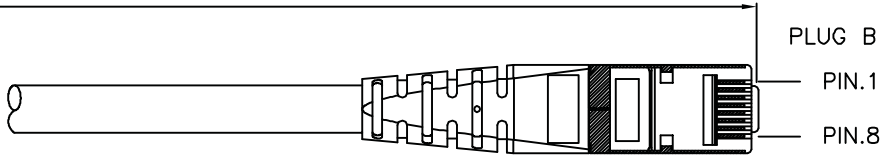

1

2

3

4

5

6

Total length (see below list)

roline S/FTP PATCH CABLE 26AWG 4PR ISO/IEC 11801 & EN50288 CAT.6 XXXXXXXX-X

- (1) Jacket Color : Purple(2725C)
- (2) Wiring:T568B

item no.	length	tolerance
21.15.1320	0.3M	+20 -0
21.15.1330	0.5M	+20 -0
21.15.1340	1M	+20 -0
21.15.0844	1.5M	+20 -0
21.15.1350	2M	+20 -10
21.15.1360	3M	+20 -10
21.15.1370	5M	+30 -20
21.15.1380	7M	+30 -20
21.15.1390	10M	+30 -20
21.15.1400	15M	+30 -20
21.15.1410	20M	+70 -30

Specification :

Material :

- RJ45 Plug :
  - Housing : Polycarbonate,Transparent color.
  - Contact material : Phosphor Bronze with 50-60 micro-inch Nickel plated.
  - Contact finished : Min. 50 micro-inch Gold plated on surface contact area.
  - Shield : Bronze with Nickel plated.
- Molding : PVC.
- Cable :
  - Jacket : PVC.
  - Conductor : 26 AWG stranded copper.
  - Isolation : PE.
  - Shield : Aluminum Foil Shielded for Each Pair, Tin Copper Braid.
- Cable structure : S/FTP, 4 twisted pair.
- Minimum Bending Radius: 50mm