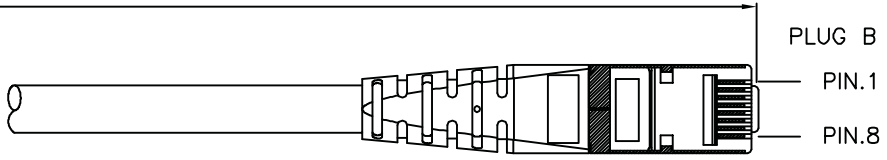

1

2

3

4

5

6

Total length (see below list)

roline S/FTP PATCH CABLE 26AWG 4PR ISO/IEC 11801 & EN50288 CAT.6 XXXXXXXX-X

- (1) Jacket Color : Purple(2725C)
- (2) Wiring:T568B

item no.	length	tolerance
21.15.1320	0.3M	+20 -0
21.15.1330	0.5M	+20 -0
21.15.1340	1M	+20 -0
21.15.0844	1.5M	+20 -0
21.15.1350	2M	+20 -10
21.15.1360	3M	+20 -10
21.15.1370	5M	+30 -20
21.15.1380	7M	+30 -20
21.15.1390	10M	+30 -20
21.15.1400	15M	+30 -20
21.15.1410	20M	+70 -30

Specification :

Material :

- RJ45 Plug :
 - Housing : Polycarbonate,Transparent color.
 - Contact material : Phosphor Bronze with 50-60 micro-inch Nickel plated.
 - Contact finished : Min. 50 micro-inch Gold plated on surface contact area.
 - Shield : Bronze with Nickel plated.
- Molding : PVC.
- Cable :
 - Jacket : PVC.
 - Conductor : 26 AWG stranded copper.
 - Isolation : PE.
 - Shield : Aluminum Foil Shielded for Each Pair, Tin Copper Braid.
- Cable structure : S/FTP, 4 twisted pair.
- Minimum Bending Radius: 50mm