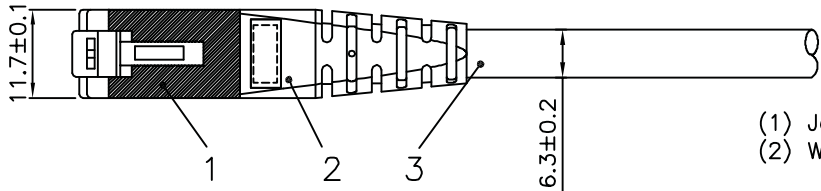

1

2

3

4

5

6

Total length (see below list)

roline S/FTP PATCH CABLE 26AWG 4PR ISO/IEC 11801 & EN50288 CAT.6 XXXXXXXX-X

- (1) Jacket Color : Purple(2725C)
- (2) Wiring:T568B

item no.	length	tolerance
21.15.1320	0.3M	+20 -0
21.15.1330	0.5M	+20 -0
21.15.1340	1M	+20 -0
21.15.0844	1.5M	+20 -0
21.15.1350	2M	+20 -10
21.15.1360	3M	+20 -10
21.15.1370	5M	+30 -20
21.15.1380	7M	+30 -20
21.15.1390	10M	+30 -20
21.15.1400	15M	+30 -20
21.15.1410	20M	+70 -30

Specification :

Material :

- RJ45 Plug :
 - Housing : Polycarbonate,Transparent color.
 - Contact material : Phosphor Bronze with 50-60 micro-inch Nickel plated.
 - Contact finished : Min. 50 micro-inch Gold plated on surface contact area.
 - Shield : Bronze with Nickel plated.
- Molding : PVC.
- Cable :
 - Jacket : PVC.
 - Conductor : 26 AWG stranded copper.
 - Isolation : PE.
 - Shield : Aluminum Foil Shielded for Each Pair, Tin Copper Braid.
- Cable structure : S/FTP, 4 twisted pair.
- Minimum Bending Radius: 50mm