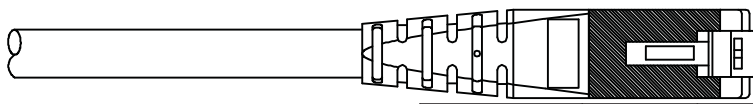

1

2

3

4

5

6

Total length (see below list)

roline S/FTP PATCH CABLE 26AWG 4PR ISO/IEC 11801 & EN50288 CAT.6 XXXXXXXX-X

- (1) Jacket Color : Purple(2725C)
- (2) Wiring:T568B

item no.	length	tolerance
21.15.1320	0.3M	+20 -0
21.15.1330	0.5M	+20 -0
21.15.1340	1M	+20 -0
21.15.0844	1.5M	+20 -0
21.15.1350	2M	+20 -10
21.15.1360	3M	+20 -10
21.15.1370	5M	+30 -20
21.15.1380	7M	+30 -20
21.15.1390	10M	+30 -20
21.15.1400	15M	+30 -20
21.15.1410	20M	+70 -30

Specification :

Material :

- RJ45 Plug :
 - Housing : Polycarbonate,Transparent color.
 - Contact material : Phosphor Bronze with 50-60 micro-inch Nickel plated.
 - Contact finished : Min. 50 micro-inch Gold plated on surface contact area.
 - Shield : Bronze with Nickel plated.
- Molding : PVC.
- Cable :
 - Jacket : PVC.
 - Conductor : 26 AWG stranded copper.
 - Isolation : PE.
 - Shield : Aluminum Foil Shielded for Each Pair, Tin Copper Braid.
- Cable structure : S/FTP, 4 twisted pair.
- Minimum Bending Radius: 50mm