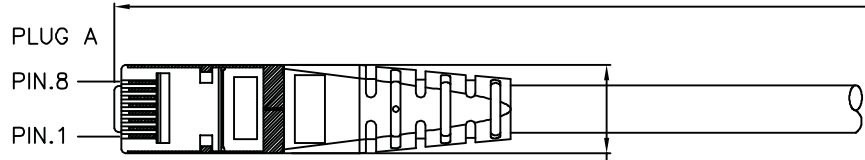

1

2

3

4

5

6

Total length (see below list)

roline S/FTP PATCH CABLE 26AWG 4PR ISO/IEC 11801 & EN50288 CAT.6 XXXXXXXX-X

- (1) Jacket Color : Purple(2725C)
- (2) Wiring:T568B

item no.	length	tolerance
21.15.1320	0.3M	+20 -0
21.15.1330	0.5M	+20 -0
21.15.1340	1M	+20 -0
21.15.0844	1.5M	+20 -0
21.15.1350	2M	+20 -10
21.15.1360	3M	+20 -10
21.15.1370	5M	+30 -20
21.15.1380	7M	+30 -20
21.15.1390	10M	+30 -20
21.15.1400	15M	+30 -20
21.15.1410	20M	+70 -30

Specification :

Material :

- RJ45 Plug :
 - Housing : Polycarbonate,Transparent color.
 - Contact material : Phosphor Bronze with 50-60 micro-inch Nickel plated.
 - Contact finished : Min. 50 micro-inch Gold plated on surface contact area.
 - Shield : Bronze with Nickel plated.
- Molding : PVC.
- Cable :
 - Jacket : PVC.
 - Conductor : 26 AWG stranded copper.
 - Isolation : PE.
 - Shield : Aluminum Foil Shielded for Each Pair, Tin Copper Braid.
- Cable structure : S/FTP, 4 twisted pair.
- Minimum Bending Radius: 50mm