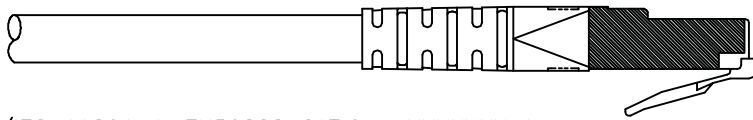

1

2

3

4

5

6

Total length (see below list)

roline S/FTP PATCH CABLE 26AWG 4PR ISO/IEC 11801 & EN50288 CAT.6 XXXXXXXX-X

- (1) Jacket Color : Purple(2725C)
- (2) Wiring:T568B

item no.	length	tolerance
21.15.1320	0.3M	+20 -0
21.15.1330	0.5M	+20 -0
21.15.1340	1M	+20 -0
21.15.0844	1.5M	+20 -0
21.15.1350	2M	+20 -10
21.15.1360	3M	+20 -10
21.15.1370	5M	+30 -20
21.15.1380	7M	+30 -20
21.15.1390	10M	+30 -20
21.15.1400	15M	+30 -20
21.15.1410	20M	+70 -30

Specification :

Material :

- RJ45 Plug :
 - Housing : Polycarbonate,Transparent color.
 - Contact material : Phosphor Bronze with 50-60 micro-inch Nickel plated.
 - Contact finished : Min. 50 micro-inch Gold plated on surface contact area.
 - Shield : Bronze with Nickel plated.
- Molding : PVC.
- Cable :
 - Jacket : PVC.
 - Conductor : 26 AWG stranded copper.
 - Isolation : PE.
 - Shield : Aluminum Foil Shielded for Each Pair, Tin Copper Braid.
- Cable structure : S/FTP, 4 twisted pair.
- Minimum Bending Radius: 50mm