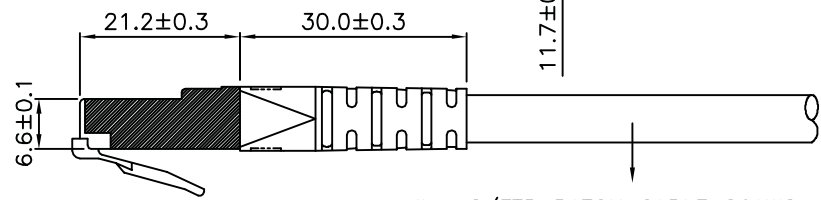

1

2

3

4

5

6

Total length (see below list)

roline S/FTP PATCH CABLE 26AWG 4PR ISO/IEC 11801 & EN50288 CAT.6 XXXXXXXX-X

- (1) Jacket Color : Purple(2725C)
- (2) Wiring:T568B

item no.	length	tolerance
21.15.1320	0.3M	+20 -0
21.15.1330	0.5M	+20 -0
21.15.1340	1M	+20 -0
21.15.0844	1.5M	+20 -0
21.15.1350	2M	+20 -10
21.15.1360	3M	+20 -10
21.15.1370	5M	+30 -20
21.15.1380	7M	+30 -20
21.15.1390	10M	+30 -20
21.15.1400	15M	+30 -20
21.15.1410	20M	+70 -30

Specification :

Material :

- RJ45 Plug :
 - Housing : Polycarbonate,Transparent color.
 - Contact material : Phosphor Bronze with 50-60 micro-inch Nickel plated.
 - Contact finished : Min. 50 micro-inch Gold plated on surface contact area.
 - Shield : Bronze with Nickel plated.
- Molding : PVC.
- Cable :
 - Jacket : PVC.
 - Conductor : 26 AWG stranded copper.
 - Isolation : PE.
 - Shield : Aluminum Foil Shielded for Each Pair, Tin Copper Braid.
- Cable structure : S/FTP, 4 twisted pair.
- Minimum Bending Radius: 50mm

item no	21.15.1320	21.15.1330	21.15.1340	21.15.0844	21.15.1350
	21.15.1360	21.15.1370	21.15.1380	21.15.1390	21.15.1400
Desc	ROLINE Cat.6 S/FTP Patch Cord,Purple				

"#" : Matching DIM. "*" : Important DIM. Others General DIM.	DRAWING	26.Aug.2016	byz	SECOMP
	CHECK	26.Aug.2016	Jane	
	APPROVAL	26.Aug.2016	Jaimy	
	DATE	NAME		
GENERAL TOLERANCE OF DIMENSIONS	SCALE	1/1 (A4)	UNIT	mm
X.XXX ±0.005 X.XX ±0.05 X.X ±0.1	DRAWING NO.			