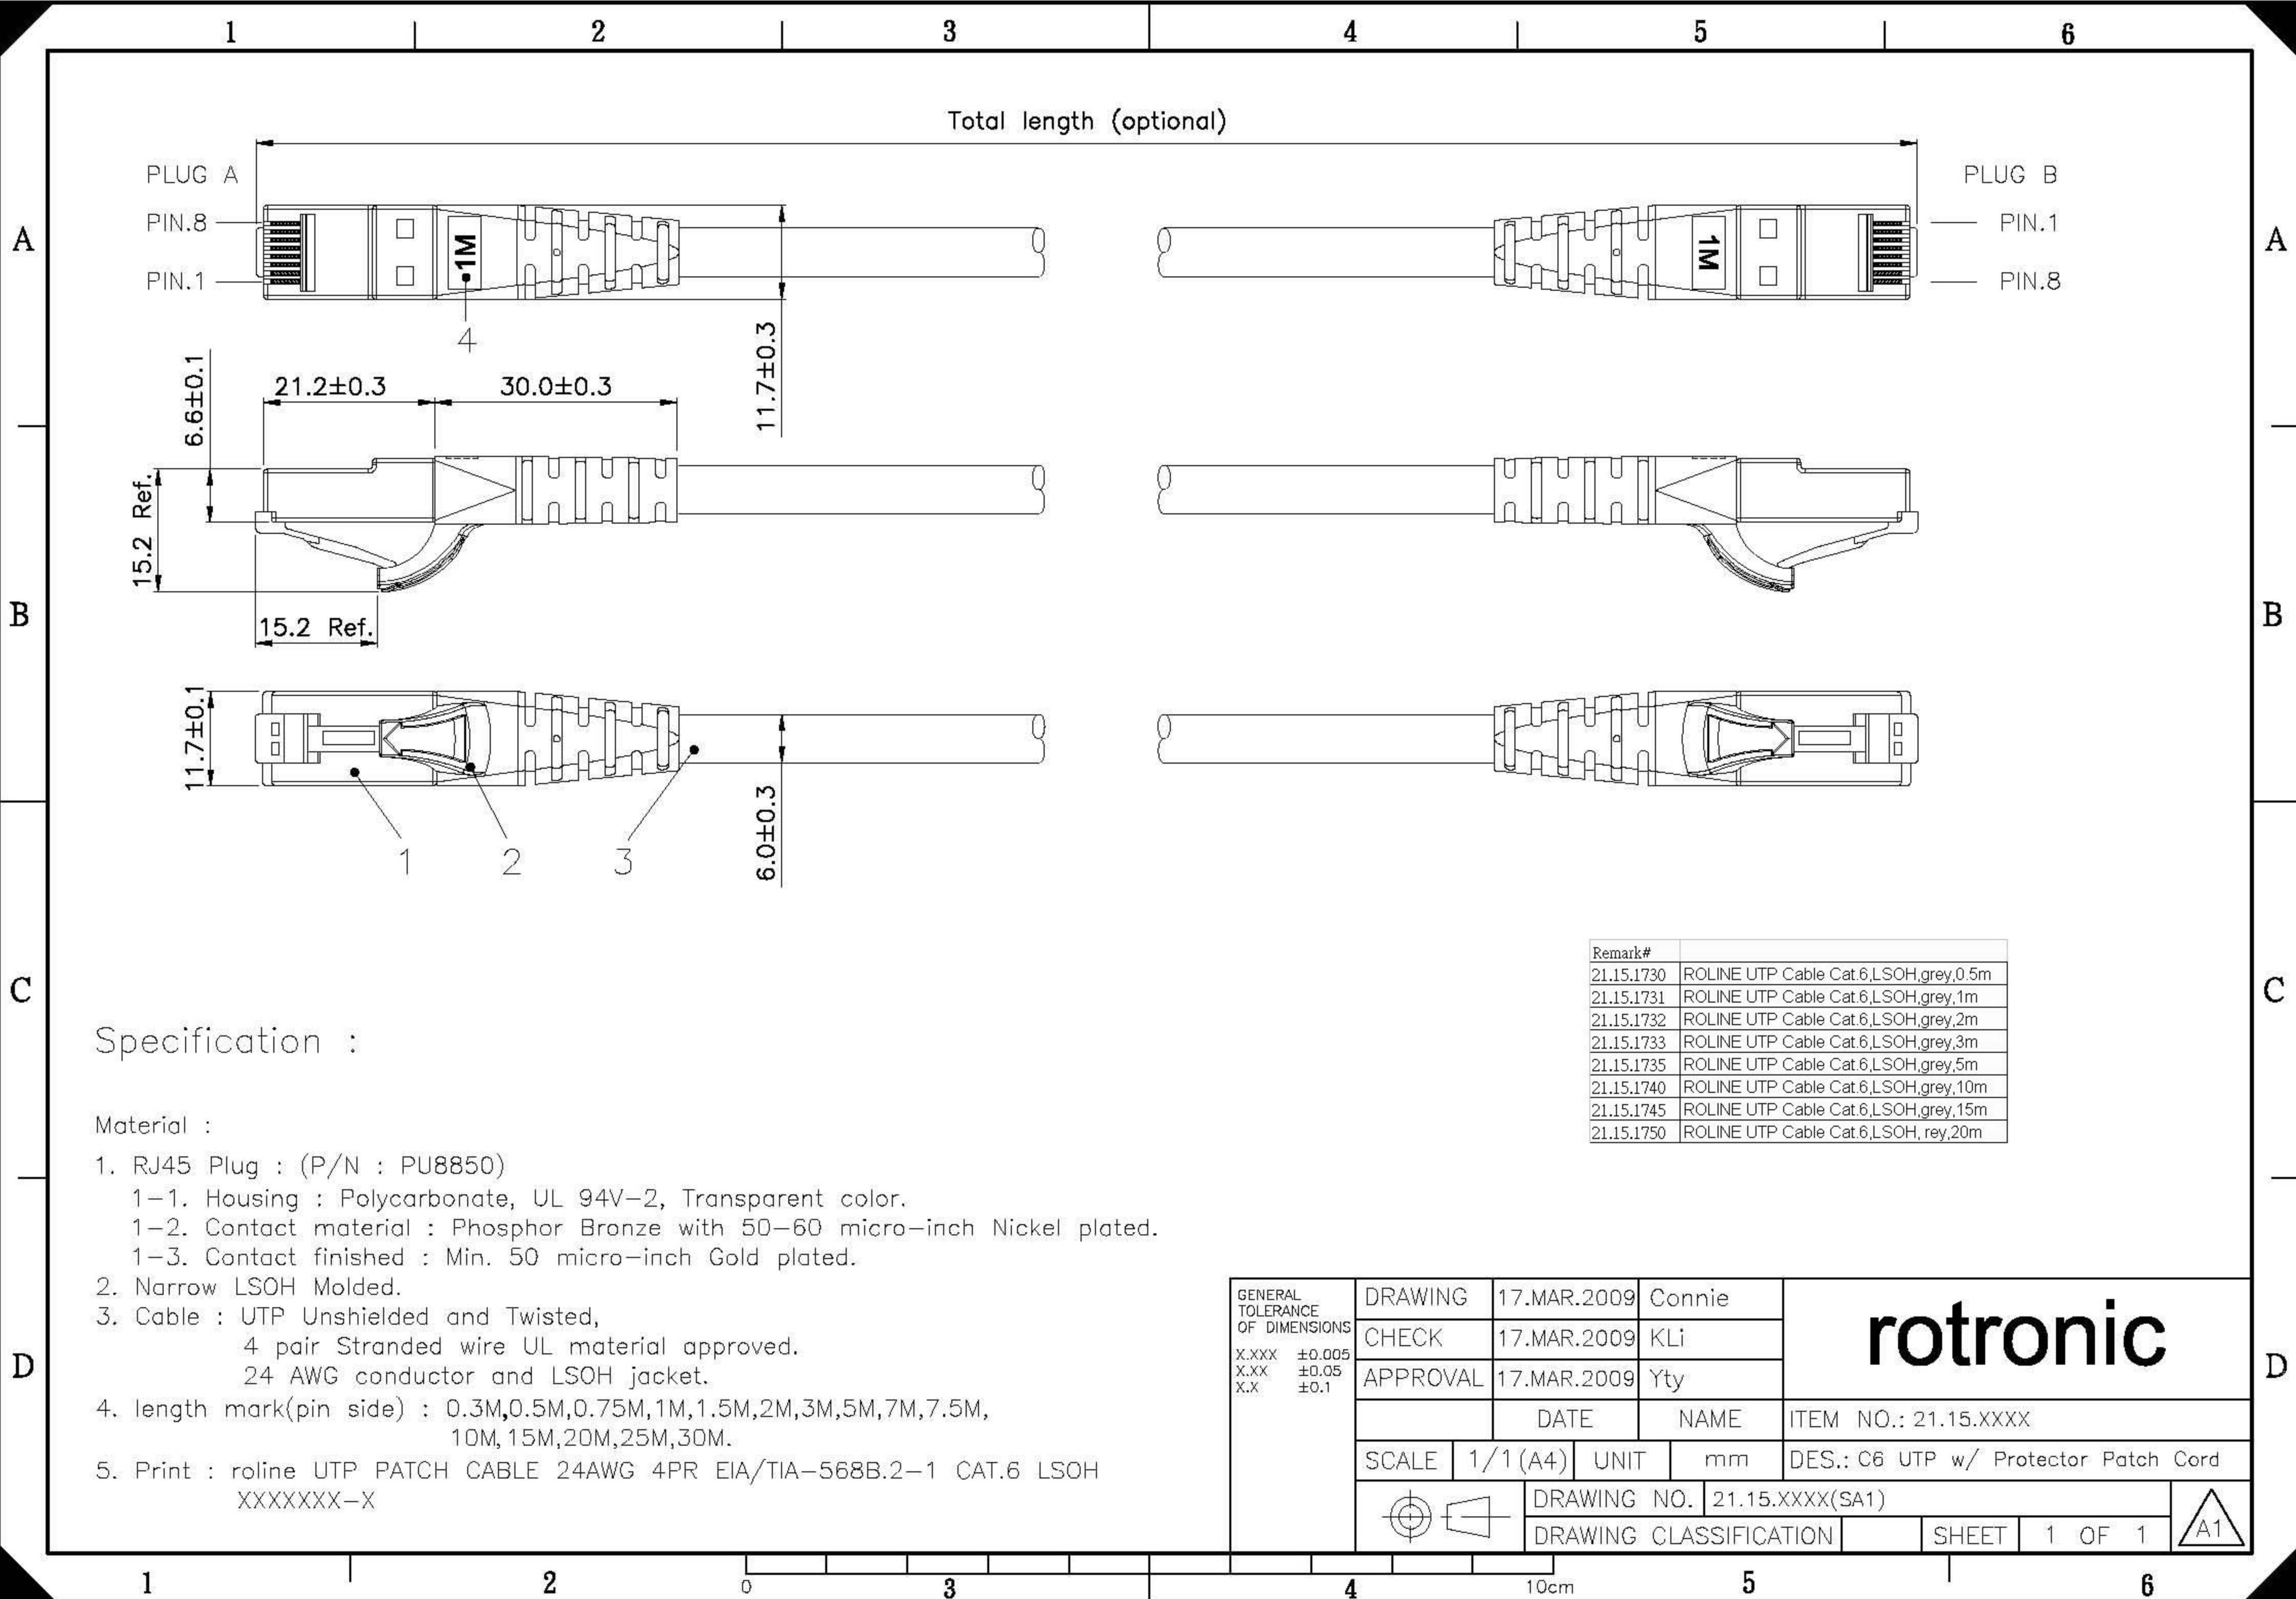

Datenblatt - Fiche technique - Data sheet

21.15.1070

ROLINE UTP-Patchkabel Kat.6, LSOH, grün, 10,0 m

Cordon ROLINE Cat.6 UTP LSOH, vert, 10,0 m

ROLINE UTP Cable Cat.6, halogen-free, green, 10.0 m

Specification :

Material :

1. RJ45 Plug : (P/N : PU8850)
 - 1-1. Housing : Polycarbonate, UL 94V-2, Transparent color.
 - 1-2. Contact material : Phosphor Bronze with 50-60 micro-inch Nickel plated.
 - 1-3. Contact finished : Min. 50 micro-inch Gold plated.
2. Narrow LSOH Molded.
3. Cable : UTP Unshielded and Twisted,
 - 4 pair Stranded wire UL material approved.
 - 24 AWG conductor and LSOH jacket.
4. length mark(pin side) : 0.3M,0.5M,0.75M,1M,1.5M,2M,3M,5M,7M,7.5M, 10M,15M,20M,25M,30M.
5. Print : roline UTP PATCH CABLE 24AWG 4PR EIA/TIA-568B.2-1 CAT.6 LSOH XXXXXXXX-X

Remark#	
21.15.1730	ROLINE UTP Cable Cat.6,LSOH,gre,0.5m
21.15.1731	ROLINE UTP Cable Cat.6,LSOH,gre,1m
21.15.1732	ROLINE UTP Cable Cat.6,LSOH,gre,2m
21.15.1733	ROLINE UTP Cable Cat.6,LSOH,gre,3m
21.15.1735	ROLINE UTP Cable Cat.6,LSOH,gre,5m
21.15.1740	ROLINE UTP Cable Cat.6,LSOH,gre,10m
21.15.1745	ROLINE UTP Cable Cat.6,LSOH,gre,15m
21.15.1750	ROLINE UTP Cable Cat.6,LSOH, gre,20m

GENERAL TOLERANCE OF DIMENSIONS X.XXX ±0.005 X.XX ±0.05 X.X ±0.1	DRAWING	17.MAR.2009	Connie	rotronic	
	CHECK	17.MAR.2009	KLi		
	APPROVAL	17.MAR.2009	Yty		
	DATE	NAME	ITEM NO.: 21.15.XXXX		
	SCALE	1/1 (A4)	UNIT	mm	DES.: C6 UTP w/ Protector Patch Cord
	DRAWING NO. 21.15.XXXX(SA1)		SHEET 1 OF 1		
	DRAWING CLASSIFICATION				