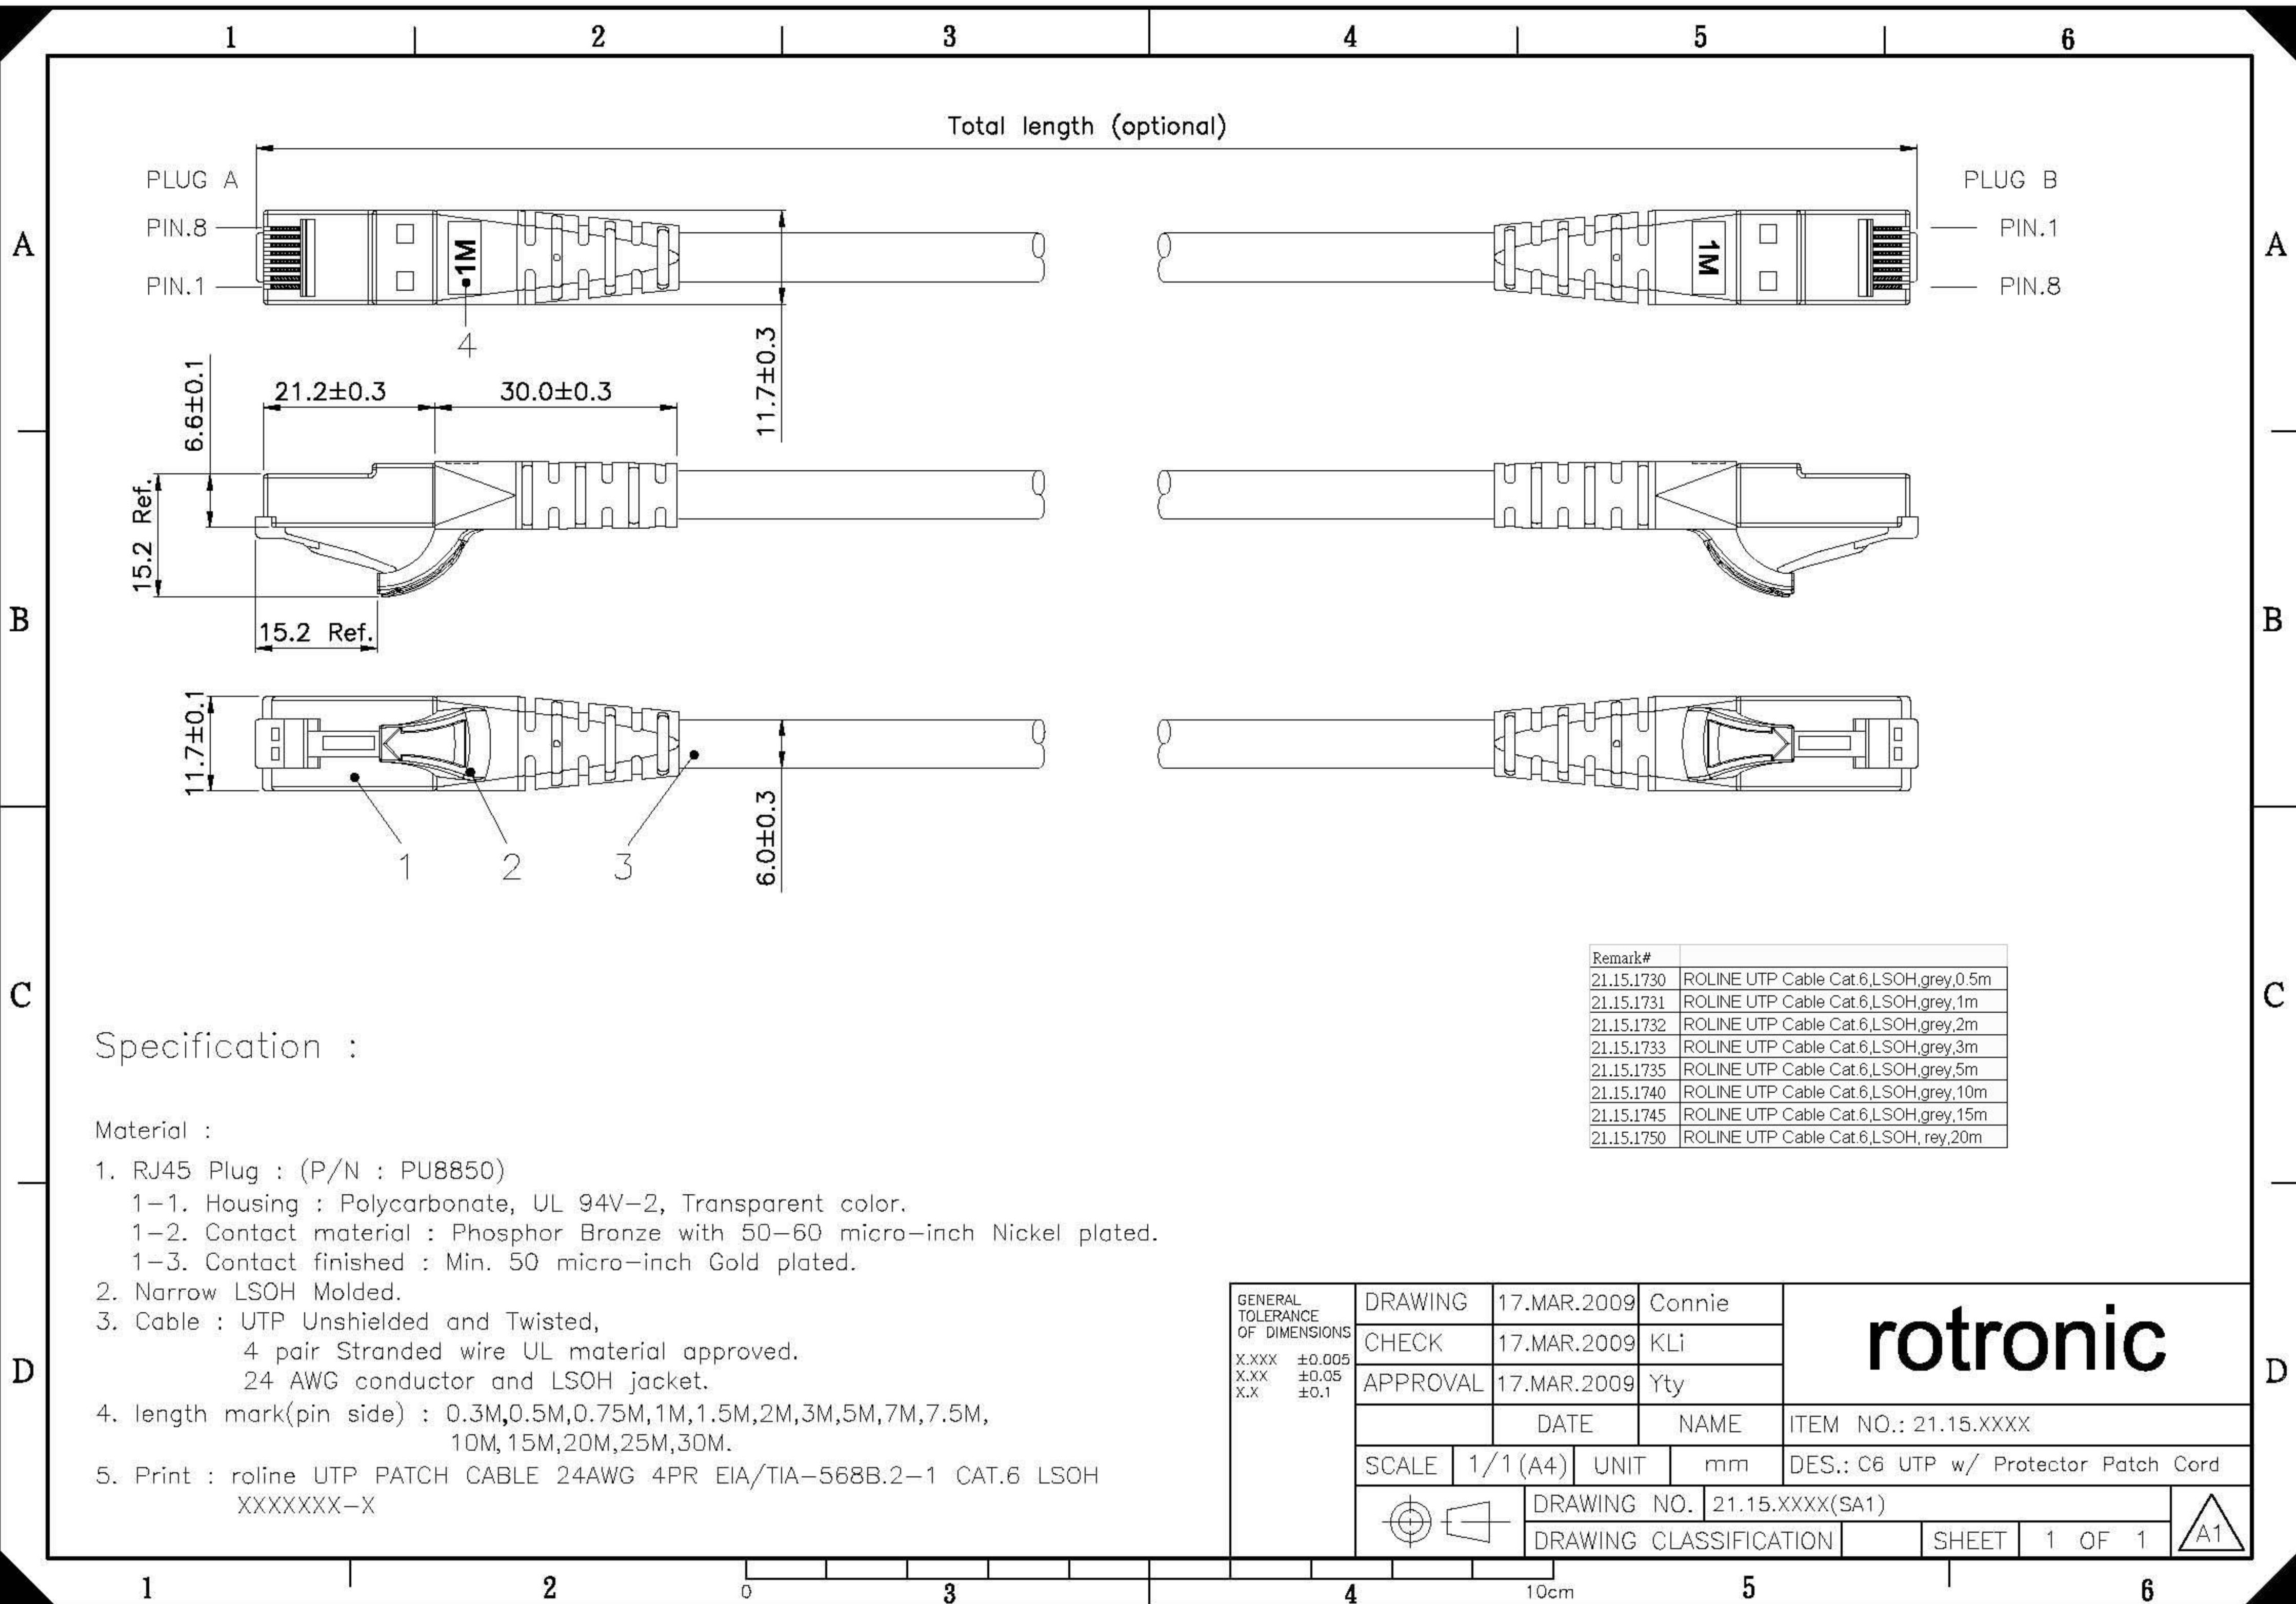

Datenblatt - Fiche technique - Data sheet

21.15.1060

ROLINE UTP-Patchkabel Kat.6, LSOH, grün, 0,5 m

Cordon ROLINE Cat.6 UTP LSOH, vert, 0,5 m

ROLINE UTP Cable Cat.6, halogen-free, green, 0.5 m

Specification :

Material :

1. RJ45 Plug : (P/N : PU8850)
 - 1-1. Housing : Polycarbonate, UL 94V-2, Transparent color.
 - 1-2. Contact material : Phosphor Bronze with 50-60 micro-inch Nickel plated.
 - 1-3. Contact finished : Min. 50 micro-inch Gold plated.
2. Narrow LSOH Molded.
3. Cable : UTP Unshielded and Twisted,
 - 4 pair Stranded wire UL material approved.
 - 24 AWG conductor and LSOH jacket.
4. length mark(pin side) : 0.3M,0.5M,0.75M,1M,1.5M,2M,3M,5M,7M,7.5M, 10M,15M,20M,25M,30M.
5. Print : roline UTP PATCH CABLE 24AWG 4PR EIA/TIA-568B.2-1 CAT.6 LSOH XXXXXXXX-X

Remark#	
21.15.1730	ROLINE UTP Cable Cat.6,LSOH,gre,0.5m
21.15.1731	ROLINE UTP Cable Cat.6,LSOH,gre,1m
21.15.1732	ROLINE UTP Cable Cat.6,LSOH,gre,2m
21.15.1733	ROLINE UTP Cable Cat.6,LSOH,gre,3m
21.15.1735	ROLINE UTP Cable Cat.6,LSOH,gre,5m
21.15.1740	ROLINE UTP Cable Cat.6,LSOH,gre,10m
21.15.1745	ROLINE UTP Cable Cat.6,LSOH,gre,15m
21.15.1750	ROLINE UTP Cable Cat.6,LSOH, gre,20m

GENERAL TOLERANCE OF DIMENSIONS X.XXX ±0.005 X.XX ±0.05 X.X ±0.1	DRAWING	17.MAR.2009	Connie	rotronic
	CHECK	17.MAR.2009	KLi	
	APPROVAL	17.MAR.2009	Yty	
		DATE	NAME	ITEM NO.: 21.15.XXXX
	SCALE 1/1 (A4)	UNIT mm	DES.: C6 UTP w/ Protector Patch Cord	
	DRAWING NO. 21.15.XXXX(SA1)		SHEET 1 OF 1	
	DRAWING CLASSIFICATION			