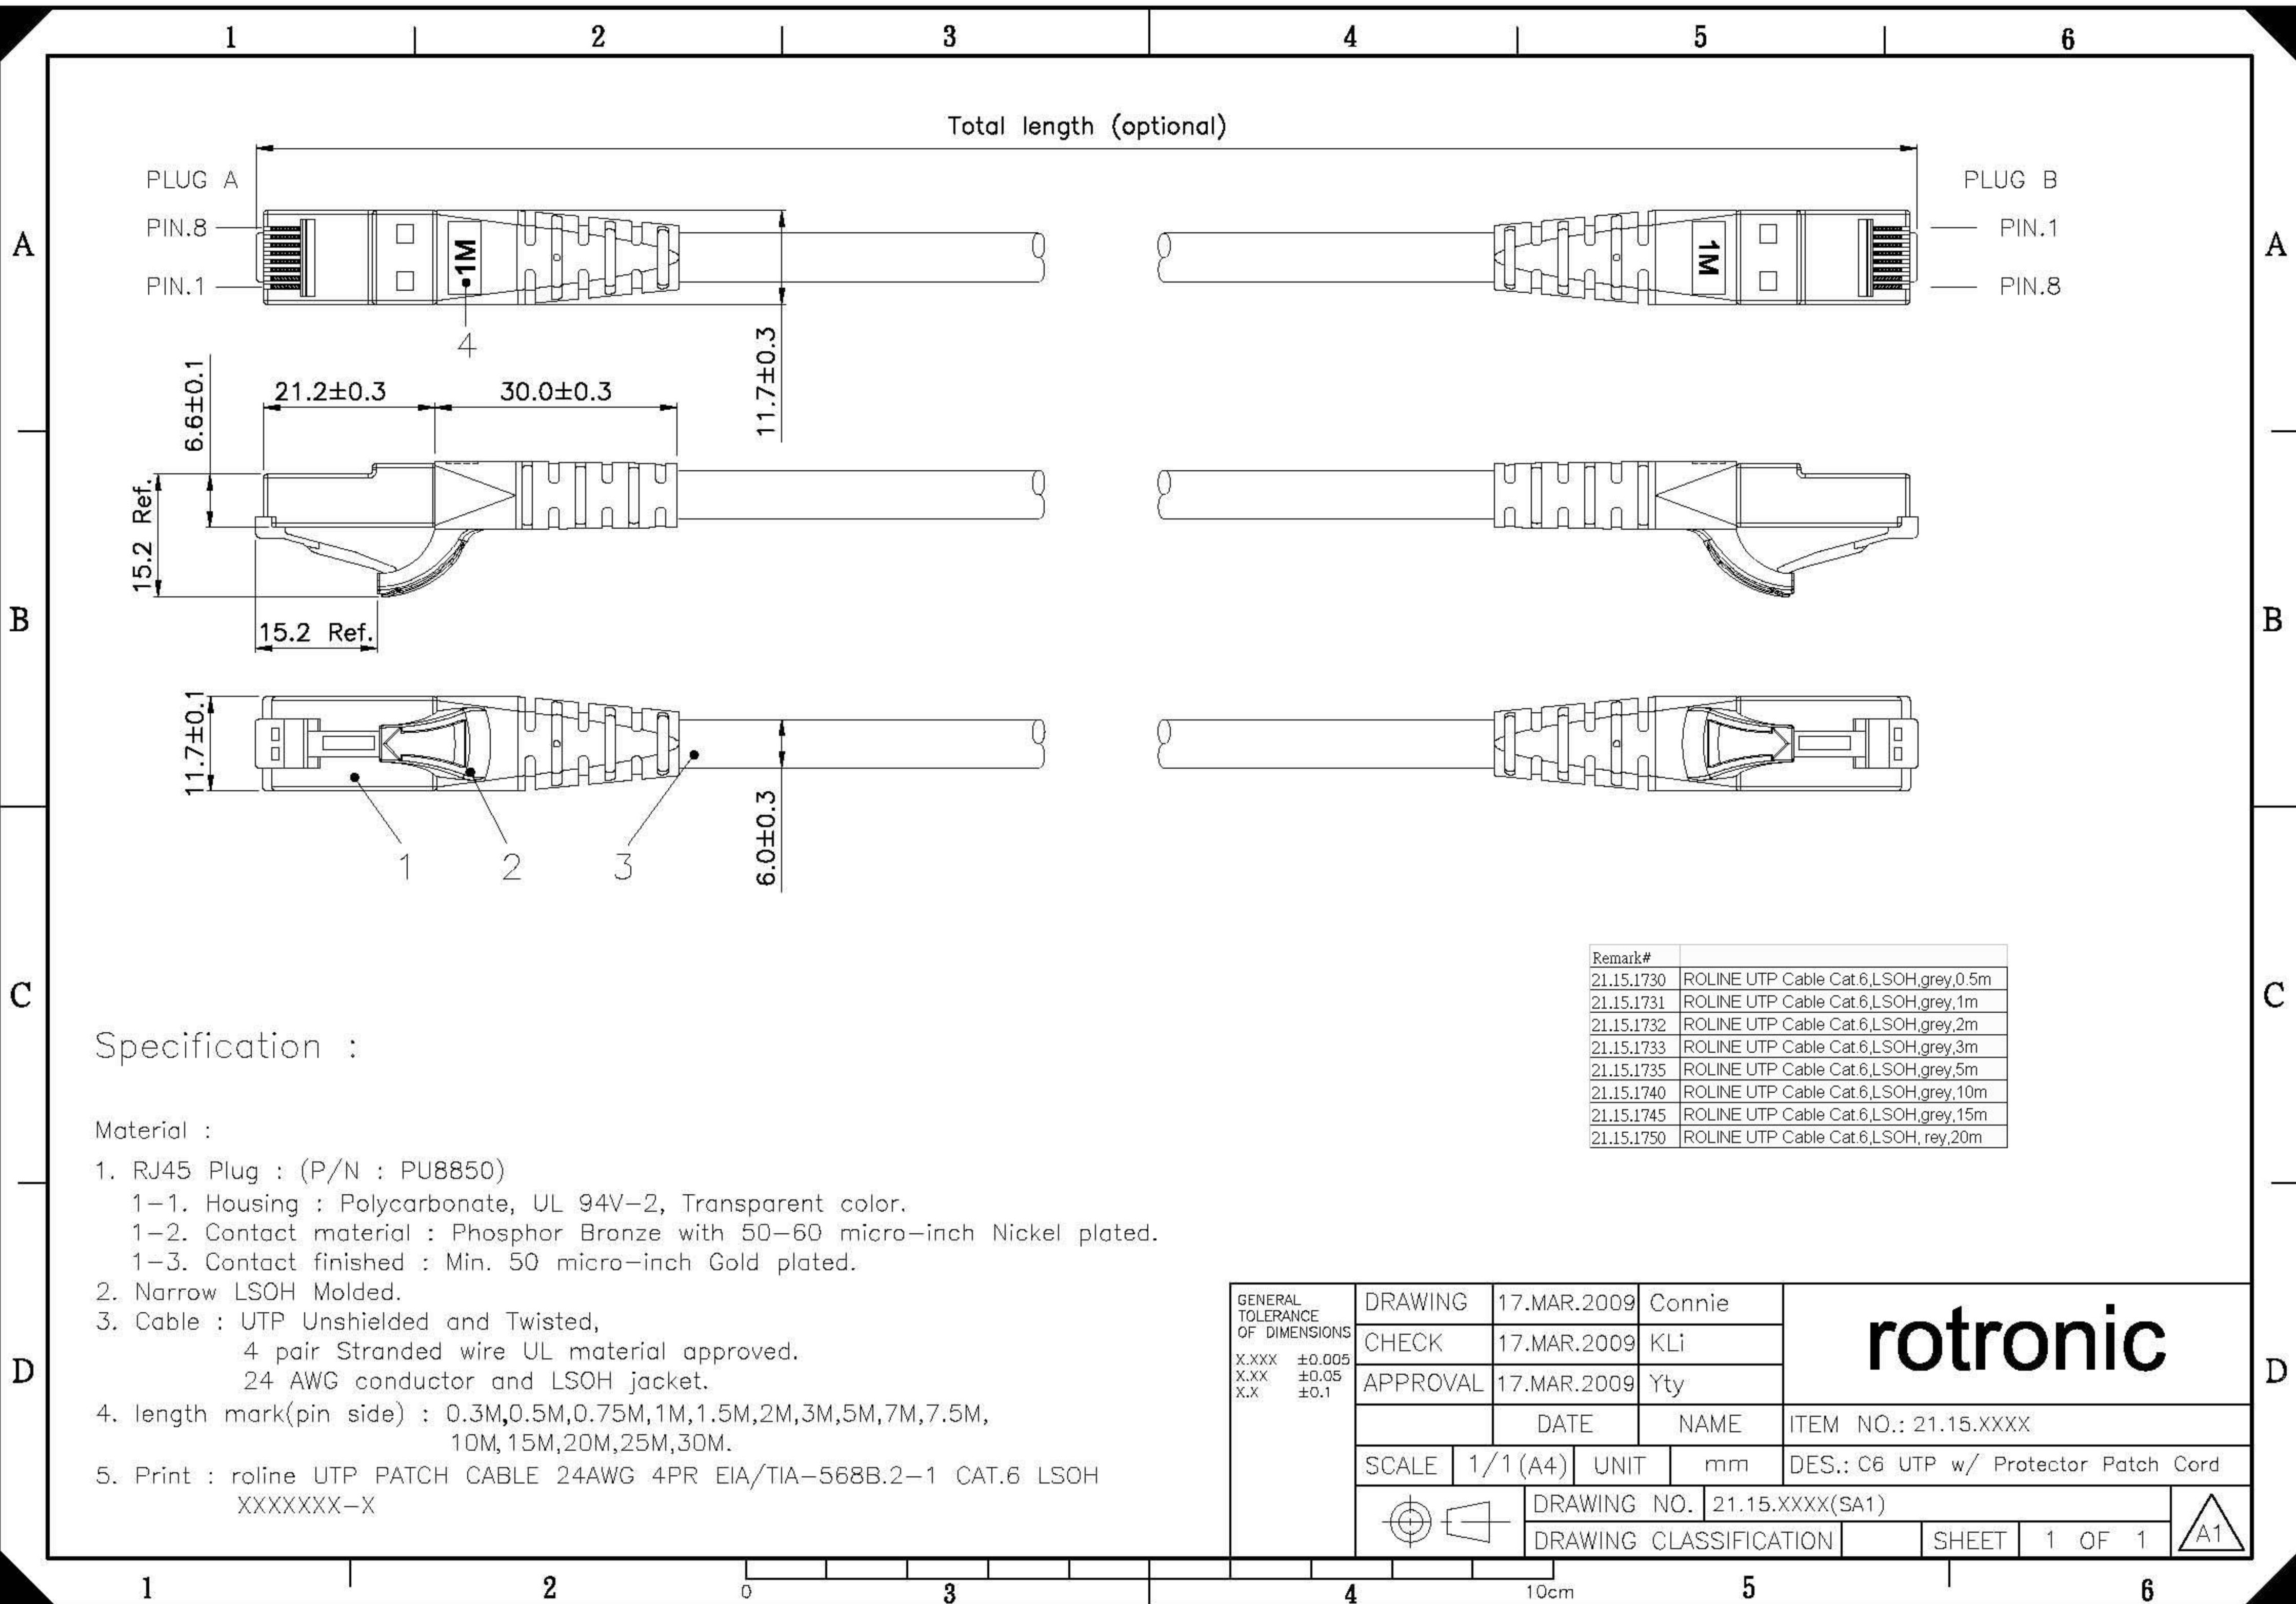

Datenblatt - Fiche technique - Data sheet

21.15.1030

ROLINE UTP-Patchkabel Kat.6, LSOH, rot, 10,0 m

Cordon ROLINE Cat.6 UTP LSOH, rouge, 10,0 m

ROLINE UTP Cable Cat.6, halogen-free, red, 10.0 m

Specification :

Material :

1. RJ45 Plug : (P/N : PU8850)
 - 1-1. Housing : Polycarbonate, UL 94V-2, Transparent color.
 - 1-2. Contact material : Phosphor Bronze with 50-60 micro-inch Nickel plated.
 - 1-3. Contact finished : Min. 50 micro-inch Gold plated.
2. Narrow LSOH Molded.
3. Cable : UTP Unshielded and Twisted,
 - 4 pair Stranded wire UL material approved.
 - 24 AWG conductor and LSOH jacket.
4. length mark(pin side) : 0.3M,0.5M,0.75M,1M,1.5M,2M,3M,5M,7M,7.5M, 10M,15M,20M,25M,30M.
5. Print : roline UTP PATCH CABLE 24AWG 4PR EIA/TIA-568B.2-1 CAT.6 LSOH XXXXXXXX-X

| Remark# | |
|------------|--------------------------------------|
| 21.15.1730 | ROLINE UTP Cable Cat.6,LSOH,gre,0.5m |
| 21.15.1731 | ROLINE UTP Cable Cat.6,LSOH,gre,1m |
| 21.15.1732 | ROLINE UTP Cable Cat.6,LSOH,gre,2m |
| 21.15.1733 | ROLINE UTP Cable Cat.6,LSOH,gre,3m |
| 21.15.1735 | ROLINE UTP Cable Cat.6,LSOH,gre,5m |
| 21.15.1740 | ROLINE UTP Cable Cat.6,LSOH,gre,10m |
| 21.15.1745 | ROLINE UTP Cable Cat.6,LSOH,gre,15m |
| 21.15.1750 | ROLINE UTP Cable Cat.6,LSOH, gre,20m |

| | | | | |
|---|-----------------------------|-------------|--------------------------------------|----------------------|
| GENERAL TOLERANCE OF DIMENSIONS X.XXX ±0.005 X.XX ±0.05 X.X ±0.1 | DRAWING | 17.MAR.2009 | Connie | rotronic |
| | CHECK | 17.MAR.2009 | KLi | |
| | APPROVAL | 17.MAR.2009 | Yty | |
| | | DATE | NAME | ITEM NO.: 21.15.XXXX |
| | SCALE 1/1 (A4) | UNIT mm | DES.: C6 UTP w/ Protector Patch Cord | |
| | DRAWING NO. 21.15.XXXX(SA1) | | | |
| | DRAWING CLASSIFICATION | | | |