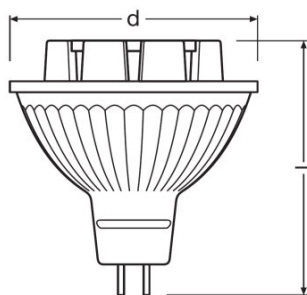

Light technical data

<b>Beam angle</b>	36 °
<b>Warm-up time (60 %)</b>	< 1.00 s
<b>Starting time</b>	0.0 s
<b>Nominal beam angle</b>	36 °
<b>Rated beam angle (half peak value)</b>	36.00 °

Dimensions & weight

<b>Overall length</b>	53.0 mm
<b>Diameter</b>	51.0 mm
<b>Outer bulb</b>	MR51
<b>Length</b>	53.0 mm
<b>Maximum diameter</b>	51.0 mm