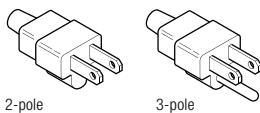

EARTHED TRAVEL ADAPTER WORLD TO SWITZERLAND WITH USB

EARTHED 3-POLE ADAPTER + USB CHARGER = CHARGE & POWER CONTEMPORARILY

WORLD INPUT

Australia, UK, USA, Switzerland and Italy plugs can be inserted!

AUSTRALIA/CHINA

ITALY

SWITZERLAND

UK

USA

EUROPE

SWITZERLAND OUTPUT

For countries with the plug standard type J.

Sketch of plug standard: type J

2.1A USB CHARGER

The integrated USB charger port allows all USB devices to be charged with 2.1A.

FURTHER SPECIFICATIONS

Safety proofed (IEC 60884, LVD EN 60950)
Input voltage: 100V – 250V
Max. load: 10A
Power rating: 100V – 1000W / 250V – 2500W
USB output: 5V / 2.1A

COLOUR: white

WEIGHT & DIMENSIONS

Adapter net: 84g / L 58 mm W 58 mm H 45 mm
Adapter & Packaging brut: 112g / L 64 mm W 64 mm H 80 mm

PACKAGING UNIT

Master: 20
Dimensions master: 330 x 140 x 185 mm

Made in China

PRODUCT	ARTICLE-NO.	EAN-CODE
Q2CH USB, retail, white	1.100210	7640167560127