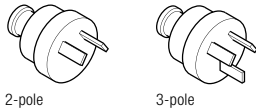

EARTHED TRAVEL ADAPTER WORLD TO SWITZERLAND WITH USB

EARTHED 3-POLE ADAPTER + USB CHARGER = CHARGE & POWER CONTEMPORARILY

WORLD INPUT

Australia, UK, USA, Switzerland and Italy plugs can be inserted!

AUSTRALIA/CHINA

COLOUR: white

WEIGHT & DIMENSIONS

Adapter net: 84g / L 58 mm W 58 mm H 45 mm
Adapter & Packaging brut: 112g / L 64 mm W 64 mm H 80 mm

PACKAGING UNIT

Master: 20
Dimensions master: 330 x 140 x 185 mm

Made in China