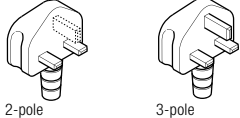

EARTHED TRAVEL ADAPTER WORLD TO SWITZERLAND WITH USB

EARTHED 3-POLE ADAPTER + USB CHARGER = CHARGE & POWER CONTEMPORARILY

WORLD INPUT

Australia, UK, USA, Switzerland and Italy plugs can be inserted!

AUSTRALIA/CHINA

ITALY

SWITZERLAND

UK

USA

EUROPE

SWITZERLAND OUTPUT

For countries with the plug standard type J.

Sketch of plug standard: type J

2.1A USB CHARGER

The integrated USB charger port allows all USB devices to be charged with 2.1A.

FURTHER SPECIFICATIONS

Safety proofed (IEC 60884, LVD EN 60950)
Input voltage: 100V – 250V
Max. load: 10A
Power rating: 100V – 1000W / 250V – 2500W
USB output: 5V / 2.1A

COLOUR: white

WEIGHT & DIMENSIONS

Adapter net: 84g / L 58 mm W 58 mm H 45 mm
Adapter & Packaging brut: 112g / L 64 mm W 64 mm H 80 mm

PACKAGING UNIT

Master: 20
Dimensions master: 330 x 140 x 185 mm

Made in China

PRODUCT	ARTICLE-NO.	EAN-CODE
Q2CH USB, retail, white	1.100210	7640167560127