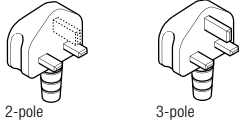

EARTHED TRAVEL ADAPTER WORLD TO ITALY

EARTHED 3-POLE ADAPTER = POWER ALL YOUR DEVICES

WORLD INPUT

Australia, UK, USA, Switzerland and Italy plugs can be inserted!

AUSTRALIA/CHINA

ITALY

SWITZERLAND

UK

USA

EUROPE

ITALY OUTPUT

For countries with the plug standard type F.

Sketch of plug standard: type F

FURTHER SPECIFICATIONS

Safety proofed (IEC 60884, LVD EN 60950)
Input voltage: 100V – 250V
Max. load: 10A
Power rating: 100V – 1000W / 250V – 2500W

COLOUR: white

WEIGHT & DIMENSIONS

Adapter net: 59g / L 58 mm W 58 mm H 45 mm
Adapter & Packaging brut: 87g / L 64 mm W 64 mm H 80 mm

PACKAGING UNIT

Master: 20
Dimensions master: 330 x 140 x 185 mm

Made in China