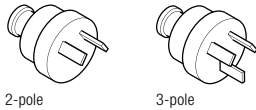

EARTHED TRAVEL ADAPTER WORLD TO ITALY

EARTHED 3-POLE ADAPTER = POWER ALL YOUR DEVICES

WORLD INPUT

Australia, UK, USA, Switzerland and Italy plugs can be inserted!

AUSTRALIA/CHINA

ITALY

SWITZERLAND

UK

USA

EUROPE

ITALY OUTPUT

For countries with the plug standard type F.

Sketch of plug standard: type F

FURTHER SPECIFICATIONS

Safety proofed (IEC 60884, LVD EN 60950)
Input voltage: 100V – 250V
Max. load: 10A
Power rating: 100V – 1000W / 250V – 2500W

COLOUR: white

WEIGHT & DIMENSIONS

Adapter net: 59g / L 58 mm W 58 mm H 45 mm
Adapter & Packaging brut: 87g / L 64 mm W 64 mm H 80 mm

PACKAGING UNIT

Master: 20
Dimensions master: 330 x 140 x 185 mm

Made in China