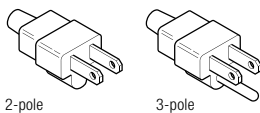

EARTHED TRAVEL ADAPTER WORLD TO ITALY

EARTHED 3-POLE ADAPTER = POWER ALL YOUR DEVICES

WORLD INPUT

Australia, UK, USA, Switzerland and Italy plugs can be inserted!

AUSTRALIA/CHINA

ITALY

SWITZERLAND

UK

USA

EUROPE

ITALY OUTPUT

For countries with the plug standard type F.

Sketch of plug standard: type F

FURTHER SPECIFICATIONS

Safety proofed (IEC 60884, LVD EN 60950)
Input voltage: 100V – 250V
Max. load: 10A
Power rating: 100V – 1000W / 250V – 2500W

COLOUR: white

WEIGHT & DIMENSIONS

Adapter net: 59g / L 58 mm W 58 mm H 45 mm
Adapter & Packaging brut: 87g / L 64 mm W 64 mm H 80 mm

PACKAGING UNIT

Master: 20
Dimensions master: 330 x 140 x 185 mm

Made in China