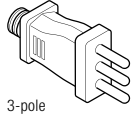

EARTHED TRAVEL ADAPTER WORLD TO ITALY

EARTHED 3-POLE ADAPTER = POWER ALL YOUR DEVICES

WORLD INPUT

Australia, UK, USA, Switzerland and Italy plugs can be inserted!

AUSTRALIA/CHINA

ITALY

SWITZERLAND

UK

USA

EUROPE

ITALY OUTPUT

For countries with the plug standard type F.

Sketch of plug standard: type F

FURTHER SPECIFICATIONS

Safety proofed (IEC 60884, LVD EN 60950)
Input voltage: 100V – 250V
Max. load: 10A
Power rating: 100V – 1000W / 250V – 2500W

COLOUR: white

WEIGHT & DIMENSIONS

Adapter net: 59g / L 58 mm W 58 mm H 45 mm
Adapter & Packaging brut: 87g / L 64 mm W 64 mm H 80 mm

PACKAGING UNIT

Master: 20
Dimensions master: 330 x 140 x 185 mm

Made in China