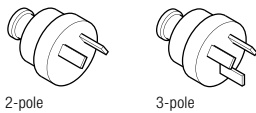

EARTHED TRAVEL ADAPTER WORLD TO UNITED KINGDOM

EARTHED 3-POLE ADAPTER = POWER ALL YOUR DEVICES

WORLD INPUT

Australia, UK, USA, Switzerland and Italy plugs can be inserted!

AUSTRALIA/CHINA

ITALY

SWITZERLAND

UK

FURTHER SPECIFICATIONS

Safety proofed (IEC 60884, LVD EN 60950)
Input voltage: 100V – 250V
Max. load: 13A
Power rating: 100V – 1300W / 250V – 3250W

COLOUR: white

WEIGHT & DIMENSIONS

Adapter net: 72g / L 58 mm W 58 mm H 45 mm
Adapter & Packaging brut: 100g / L 64 mm W 64 mm H 80 mm

PACKAGING UNIT

Master: 20
Dimensions master: 330 x 140 x 185 mm

Made in China

PRODUCT	ARTICLE-NO.	EAN-CODE
Q2UK, retail, white	1.100120	7640167560035