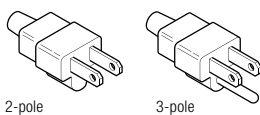

EARTHED TRAVEL ADAPTER WORLD TO UNITED KINGDOM

EARTHED 3-POLE ADAPTER = POWER ALL YOUR DEVICES

WORLD INPUT

Australia, UK, USA, Switzerland and Italy plugs can be inserted!

AUSTRALIA/CHINA

ITALY

SWITZERLAND

UK

USA

EUROPE

UNITED KINGDOM OUTPUT

Many countries in the world have the socket standard that accepts the UK plug. However in total over 50 countries around the globe accept this plug standard type G.

Sketch of plug standard:
type G

FURTHER SPECIFICATIONS

Safety proofed (IEC 60884, LVD EN 60950)
Input voltage: 100V – 250V
Max. load: 13A
Power rating: 100V – 1300W / 250V – 3250W

COLOUR: white

WEIGHT & DIMENSIONS

Adapter net: 72g / L 58 mm W 58 mm H 45 mm
Adapter & Packaging brut: 100g / L 64 mm W 64 mm H 80 mm

PACKAGING UNIT

Master: 20
Dimensions master: 330 x 140 x 185 mm

Made in China

PRODUCT	ARTICLE-NO.	EAN-CODE
Q2UK, retail, white	1.100120	7640167560035