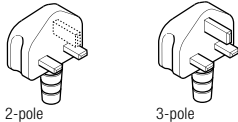

EARTHED TRAVEL ADAPTER WORLD TO UNITED KINGDOM

EARTHED 3-POLE ADAPTER = POWER ALL YOUR DEVICES

WORLD INPUT

Australia, UK, USA, Switzerland and Italy plugs can be inserted!

AUSTRALIA/CHINA

ITALY

SWITZERLAND

UK

FURTHER SPECIFICATIONS

Safety proofed (IEC 60884, LVD EN 60950)
Input voltage: 100V – 250V
Max. load: 13A
Power rating: 100V – 1300W / 250V – 3250W

COLOUR: white

WEIGHT & DIMENSIONS

Adapter net: 72g / L 58 mm W 58 mm H 45 mm
Adapter & Packaging brut: 100g / L 64 mm W 64 mm H 80 mm

PACKAGING UNIT

Master: 20
Dimensions master: 330 x 140 x 185 mm

Made in China

PRODUCT	ARTICLE-NO.	EAN-CODE
Q2UK, retail, white	1.100120	7640167560035