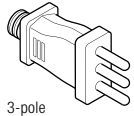

EARTHED TRAVEL ADAPTER WORLD TO UNITED KINGDOM

EARTHED 3-POLE ADAPTER = POWER ALL YOUR DEVICES

WORLD INPUT

Australia, UK, USA, Switzerland and Italy plugs can be inserted!

AUSTRALIA/CHINA

ITALY

SWITZERLAND

UK

FURTHER SPECIFICATIONS

Safety proofed (IEC 60884, LVD EN 60950)
Input voltage: 100V – 250V
Max. load: 13A
Power rating: 100V – 1300W / 250V – 3250W

COLOUR: white

WEIGHT & DIMENSIONS

Adapter net: 72g / L 58 mm W 58 mm H 45 mm
Adapter & Packaging brut: 100g / L 64 mm W 64 mm H 80 mm