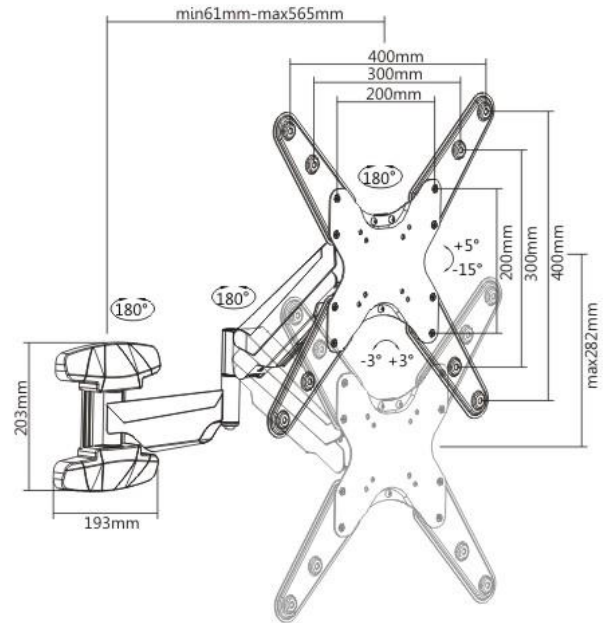

Datenblatt - Fiche technique - Data sheet

17.99.1157

VALUE LCD-/TV-Wandhalterung, < 139 cm (23"- 55"), 6 Gelenke, schwarz

VALUE Support pour écran LCD, montage mural, < 139 cm (23"- 55"),
6 pivots, noir

VALUE LCD/TV Wall Mount, < 139 cm (23"- 55"), 6 Joints, black

Item no.: 17.99.1157

VALUE LCD TV Wall Mount, under 139cm, 6 Joints, black

Features:

- Interactive Counterbalance LED/LCD TV Wall Mount
- The screen can be moved closer or further away from the wall, rotated and tilted effortlessly in any direction
- Gas spring counterbalance ensures freely positioning of your screen with a slight touch
- Built-in spring gauge can be easily adjusted to fit varied weights the arm holds
- With cable management
- Decorative cover conceals assembly and mounting hardware for a finished appearance
- Suggested screen size : 58.42 ~ 139.7 cm
- Tilt: +5°~ -15°; Swivel: +90°~ -90°; Level Adjustment : +3°~ -3°
- Meets VESA: 75x75mm; 100x100mm; 200x100mm; 200x200mm; 400x200mm; 300x300mm; 400x300mm; 400x400mm
- Loading : 5~30 kg
- Profile : 61 ~ 565mm
- Material: Plastic + Aluminum + Steel