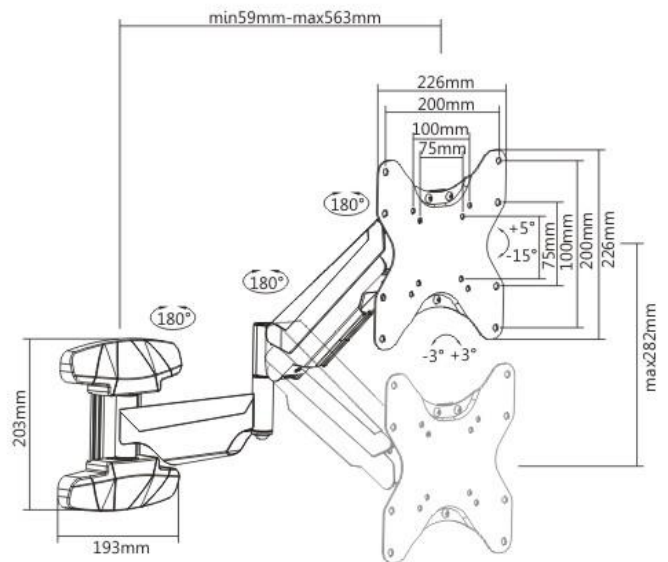

Datenblatt - Fiche technique - Data sheet

17.99.1156

VALUE LCD-/TV-Wandhalterung, < 107 cm (23'' - 42''), 6 Gelenke, schwarz

VALUE Support pour écran LCD, montage mural, < 107 cm (23'' - 42''),
6 pivots, noir

VALUE LCD/TV Wall Mount, < 107 cm (23'' - 42''), 6 Joints, black

Item no.: 17.99.1156

VALUE LCD TV Wall Mount, under 107cm, 6 Joints, black

Features:

- Interactive Counterbalance LED/LCD TV Wall Mount
- The screen can be moved closer or further away from the wall, rotated and tilted effortlessly in any direction
- Gas spring counterbalance ensures freely positioning of your screen with a slight touch
- Built-in spring gauge can be easily adjusted to fit varied weights the arm holds
- With cable management
- Decorative cover conceals assembly and mounting hardware for a finished appearance
- Suggested screen size : 58.42 ~ 106.68 cm
- Tilt: +5°~ -15°; Swivel: +90°~ -90°; Level Adjustment : +3°~ -3°
- Meets VESA 75x75mm; 100x100mm; 200x100mm; 200x200mm
- Loading : 5 ~30 kg
- Profile: 59 ~ 563mm
- Material: Plastic + Aluminum + Steel