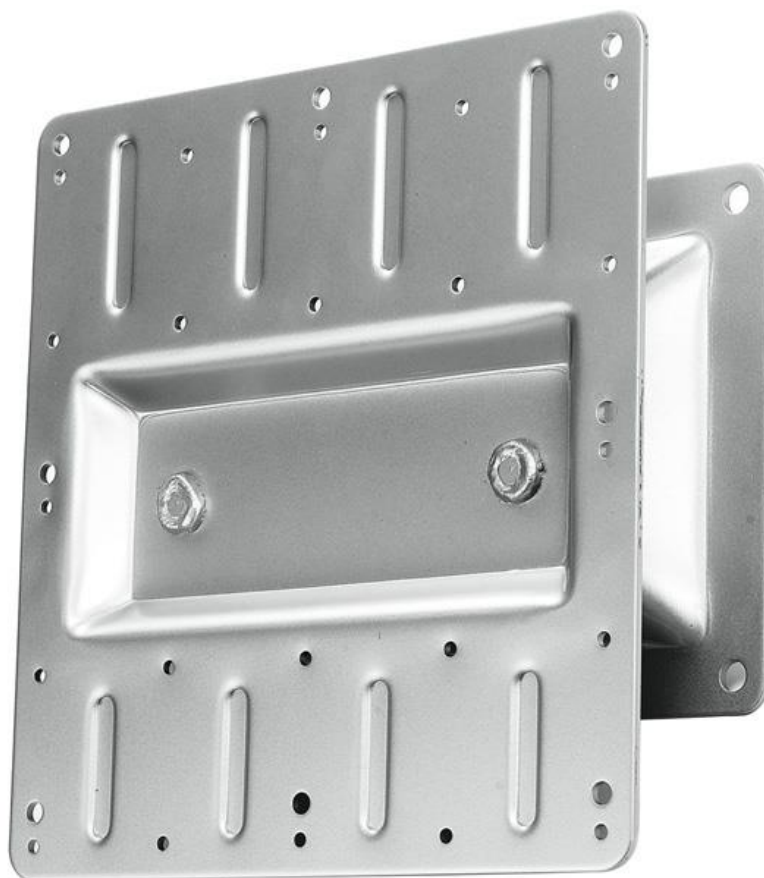

Datenblatt - Fiche technique - Data sheet

**17.03.1183**

ROLINE LCD-Befestigung, Wandmontage, max. 35kg, VESA 200x200 und  
100x100

ROLINE Fixations pour écran LCD, montage mural, -35kg, VESA 200x200 et  
100x100

ROLINE LCD Monitor Wall Mount Kit, -35 kg, VESA 200 x 200 and 100 x 100

# Wall Mount Kit

Thank you for purchasing this Wall Mounting Unit.

Before starting assembly, please spend some times to read this manual and follow the procedures step by step assembly guide.

Some panels are viewed differently from the exploded drawing below. This is for extra clarity.