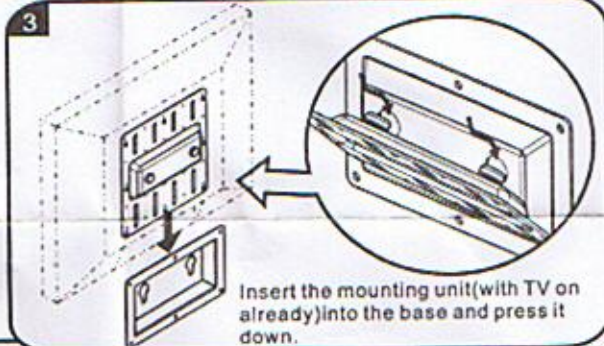

Wall Mount Kit

Thank you for purchasing this Wall Mounting Unit.

Before starting assembly, please spend some times to read this manual and follow the procedures step by step assembly guide.

Some panels are viewed differently from the exploded drawing below. This is for extra clarity.

Do not discard any of the packaging until you have checked all the parts and the package of fittings. If you are missing any of the parts, please contact the store from which you purchased your products. The staff will do their best to help you.

Parts Check-List

Component	Base	Qty	Description	Qty
Mounting Unit(200X200mm)		1	Screw (M6x12L)	8
		1	Screw (M4x10L)	8
		1	Expansive Bolt (1/4-20UNCx32L)	6

Step:

Caution:

- *There are many small components used in the construction of this unit. These loose items should be kept away from young children while assembling your unit.
- *This product is for monitor less than 40kg.
- *Incomplete or inadequate mounting of this unit to the wall may cause it to fall down, resulting in potentially fatal accidents.
- *Please consult authorized service personnel for the installation of this unit.

LA-10H