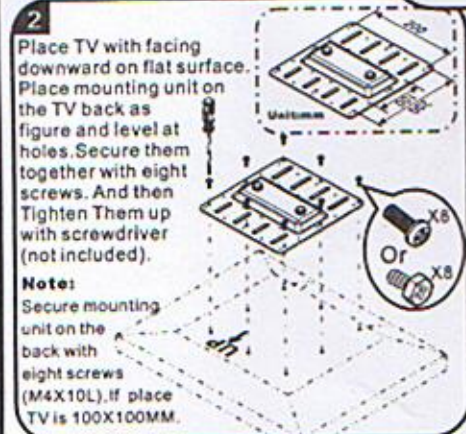

Wall Mount Kit

Thank you for purchasing this Wall Mounting Unit.

Before starting assembly, please spend some times to read this manual and follow the procedures step by step assembly guide.

Some panels are viewed differently from the exploded drawing below. This is for extra clarity.

Do not discard any of the packaging until you have checked all the parts and the package of fittings. If you are missing any of the parts, please contact the store from which you purchased your products. The staff will do their best to help you.

Parts Check-List

Component	Base	Qty	Description	Qty
Mounting Unit(200X200mm)		1	Screw (M6x12L)	8
		1	Screw (M4x10L)	8
		1	Expansive Bolt (1/4-20UNCx32L)	6

Step:

Caution:

- *There are many small components used in the construction of this unit. These loose items should be kept away from young children while assembling your unit.
- *This product is for monitor less than 40kg.
- *Incomplete or inadequate mounting of this unit to the wall may cause it to fall down, resulting in potentially fatal accidents.
- *Please consult authorized service personnel for the installation of this unit.

LA-10H