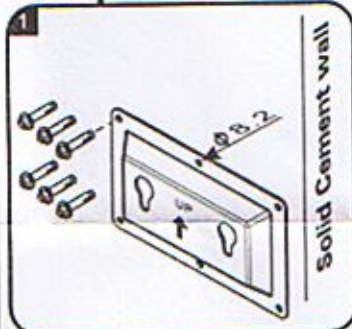

Wall Mount Kit

Thank you for purchasing this Wall Mounting Unit.

Before starting assembly, please spend some times to read this manual and follow the procedures step by step assembly guide.

Some panels are viewed differently from the exploded drawing below. This is for extra clarity.

Do not discard any of the packaging until you have checked all the parts and the package of fittings. If you are missing any of the parts, please contact the store from which you purchased your products. The staff will do their best to help you.

Parts Check-List

Component	Base	Qty	Description	Qty
Mounting Unit(200X200mm)		1	Screw (M6x12L)	8
		1	Screw (M4x10L)	8
		1	Expansive Bolt (1/4-20UNCx32L)	6

Step:

Caution:

- *There are many small components used in the construction of this unit. These loose items should be kept away from young children while assembling your unit.
- *This product is for monitor less than 40kg.
- *Incomplete or inadequate mounting of this unit to the wall may cause it to fall down, resulting in potentially fatal accidents.
- *Please consult authorized service personnel for the installation of this unit.

LA-10H