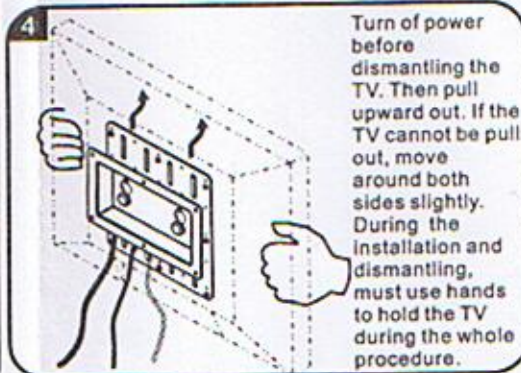

Wall Mount Kit

Thank you for purchasing this Wall Mounting Unit.

Before starting assembly, please spend some times to read this manual and follow the procedures step by step assembly guide.

Some panels are viewed differently from the exploded drawing below. This is for extra clarity.

Do not discard any of the packaging until you have checked all the parts and the package of fittings. If you are missing any of the parts, please contact the store from which you purchased your products. The staff will do their best to help you.

Parts Check-List

Component	Base	Qty	Description	Qty
Mounting Unit(200X200mm)		1	Screw (M6x12L)	8
		1	Screw (M4x10L)	8
		1	Expansive Bolt (1/4-20UNCx32L)	6

Step:

Caution:

- *There are many small components used in the construction of this unit. These loose items should be kept away from young children while assembling your unit.
- *This product is for monitor less than 40kg.
- *Incomplete or inadequate mounting of this unit to the wall may cause it to fall down, resulting in potentially fatal accidents.
- *Please consult authorized service personnel for the installation of this unit.

LA-10H