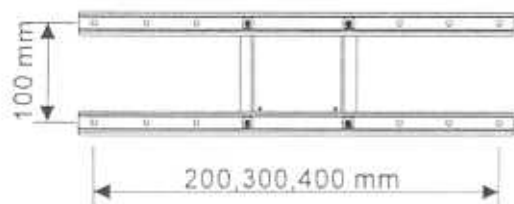

Check-List

 01 X1 set	03 Washer (24x12x1) X12	08 Screw (M4x15L) X4
	04 Washer (25x10x1) X4	09 Screw (M5x15L) X4
 X1 set	05 Washer (21/4x13x1) X4	10 Screw (M6x15L) X4
	06 Nut X4	11 Wrench (8mm) X1
	07 Screw (M4x10L) X8	

Step: This kit converts any 100 x 100 mm Interface to a :
100 x 200 mm~400 x 400 mm Interface

VESA Bracket Adaptor Kit

1

2

Caution:

- *There are many small components used in the construction of this unit. These loose items should be kept away from young children while assembling your unit.
- *Incomplete or inadequate mounting of this unit to the wall may cause it to fall down, resulting in potentially fatal accidents.
- *Please consult authorized service personnel for the installation of this unit.