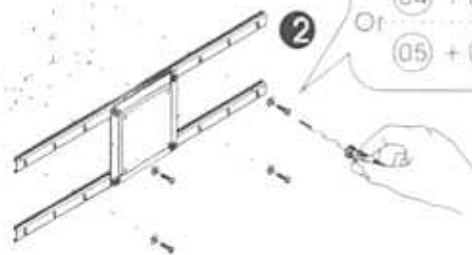

Step: This kit converts any 100 x 100 mm Interface to a :
100 x 200 mm~400 x 400 mm Interface

VESA Bracket Adaptor Kit

1

2

Caution:

- *There are many small components used in the construction of this unit. These loose items should be kept away from young children while assembling your unit.
- *Incomplete or inadequate mounting of this unit to the wall may cause it to fall down, resulting in potentially fatal accidents.
- *Please consult authorized service personnel for the installation of this unit.