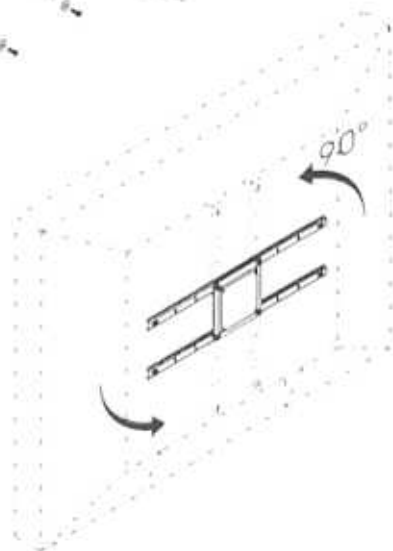

Step: This kit converts any 100 x 100 mm Interface to a :
100 x 200 mm~400 x 400 mm Interface

VESA Bracket Adaptor Kit

1

2

Caution:

- *There are many small components used in the construction of this unit. These loose items should be kept away from young children while assembling your unit.
- *Incomplete or inadequate mounting of this unit to the wall may cause it to fall down, resulting in potentially fatal accidents.
- *Please consult authorized service personnel for the installation of this unit.