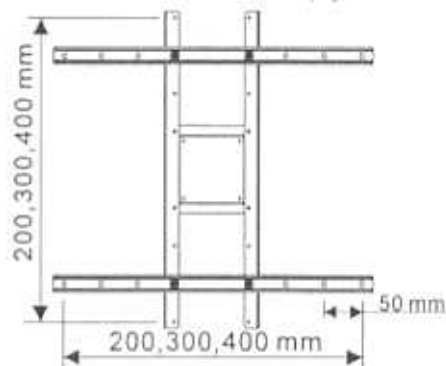

Datenblatt - Fiche technique - Data sheet

17.03.1103

ROLINE VESA-Adapter 100x100-400x400, variabel

ROLINE Adaptateur VESA 100x100-400x400, variable

ROLINE VESA Adapter 100x100-400x400, variable, silver

VESA Bracket Adaptor Kit

Step: This kit converts any 100 x 100 mm Interface to a :
100 x 200 mm~400 x 400 mm Interface

VESA Bracket Adaptor Kit

1

2

Caution:

- *There are many small components used in the construction of this unit. These loose items should be kept away from young children while assembling your unit.
- *Incomplete or inadequate mounting of this unit to the wall may cause it to fall down, resulting in potentially fatal accidents.
- *Please consult authorized service personnel for the installation of this unit.