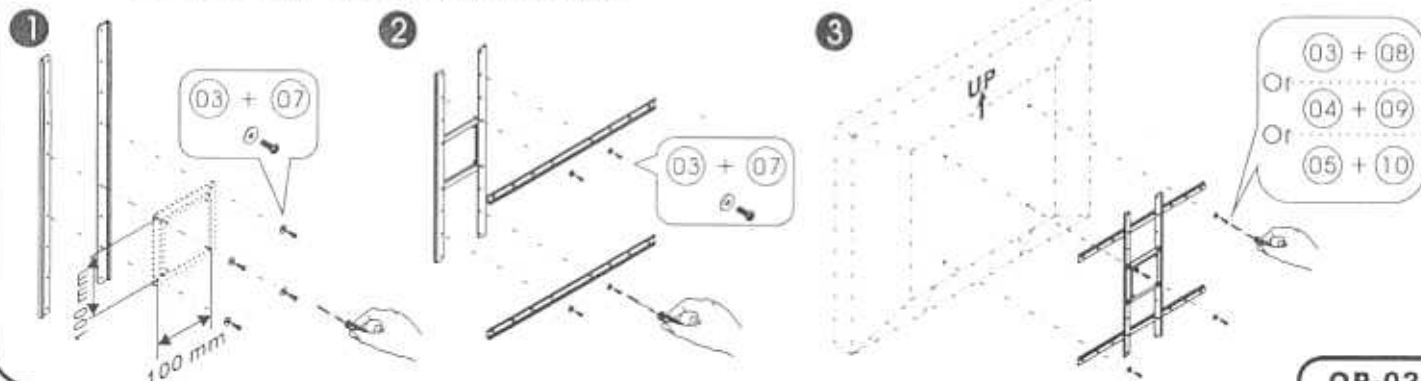

Thank you for purchasing this VESA bracket adaptor kit.

Before starting assembly, please spend some time reading this manual and follow the procedures of assembly guide step by step. Some panels are viewed differently from the exploded drawing below. This is for extra clarity. Do not discard any of the packaging until you have checked all the parts and the package of fittings. If you are missing any of the parts, please contact the store from which you purchased your products. The staff will do their best to help you.

Step: This kit converts any 100 x 100 mm Interface to a :
100 x 200 mm~400 x 400 mm Interface

VESA Bracket Adaptor Kit

1

2

Caution:

- *There are many small components used in the construction of this unit. These loose items should be kept away from young children while assembling your unit.
- *Incomplete or inadequate mounting of this unit to the wall may cause it to fall down, resulting in potentially fatal accidents.
- *Please consult authorized service personnel for the installation of this unit.