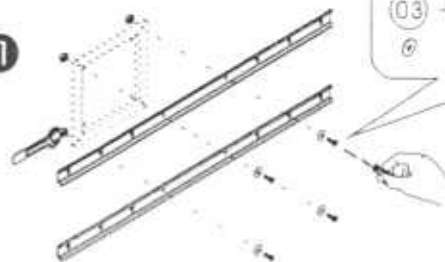

Thank you for purchasing this VESA bracket adaptor kit.

Before starting assembly, please spend some time reading this manual and follow the procedures of assembly guide step by step. Some panels are viewed differently from the exploded drawing below. This is for extra clarity. Do not discard any of the packaging until you have checked all the parts and the package of fittings. If you are missing any of the parts, please contact the store from which you purchased your products. The staff will do their best to help you.

Check-List

 01 X1 set	03 Washer (24x12x1) X12	08 Screw (M4x15L) X4
	04 Washer (25x10x1) X4	09 Screw (M5x15L) X4
 X1 set	05 Washer (21/4x13x1) X4	10 Screw (M6x15L) X4
	06 Nut X4	11 Wrench (8mm) X1
	07 Screw (M4x10L) X8	

Step: This kit converts any 100 x 100 mm Interface to a :
100 x 200 mm~400 x 400 mm Interface

VESA Bracket Adaptor Kit

1

2

Caution:

- *There are many small components used in the construction of this unit. These loose items should be kept away from young children while assembling your unit.
- *Incomplete or inadequate mounting of this unit to the wall may cause it to fall down, resulting in potentially fatal accidents.
- *Please consult authorized service personnel for the installation of this unit.