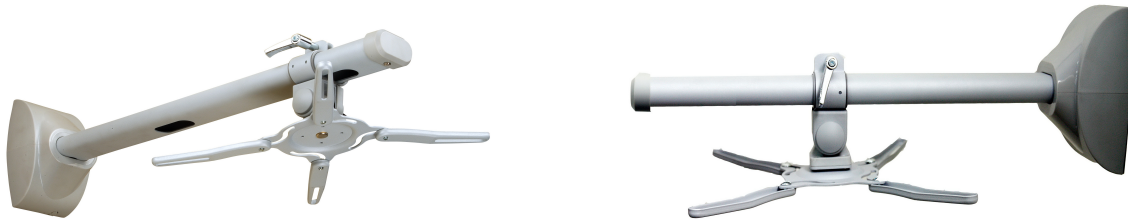

Datenblatt - Fiche technique - Data sheet

17.03.0000

ROLINE Projektor-Wandhalterung

ROLINE Support mural pour projecteur

ROLINE Wall Projector Mount

Item no.: 17.03.0000

ROLINE Wall Projector Mount, silver color

Features:

- Weight capacity: Max 10kgs
- Max projector size: 390mm in diameter
- Specially design to mount with a short-throw projector
- With tilt (180 degree) and swivel (360 degree) function
- Maximum distance to wall is from 100 to 500 mm
- Material: steel with coating
- Cable can go through the tube
- Colour: silver

Product Dimension:

Enable 3D View