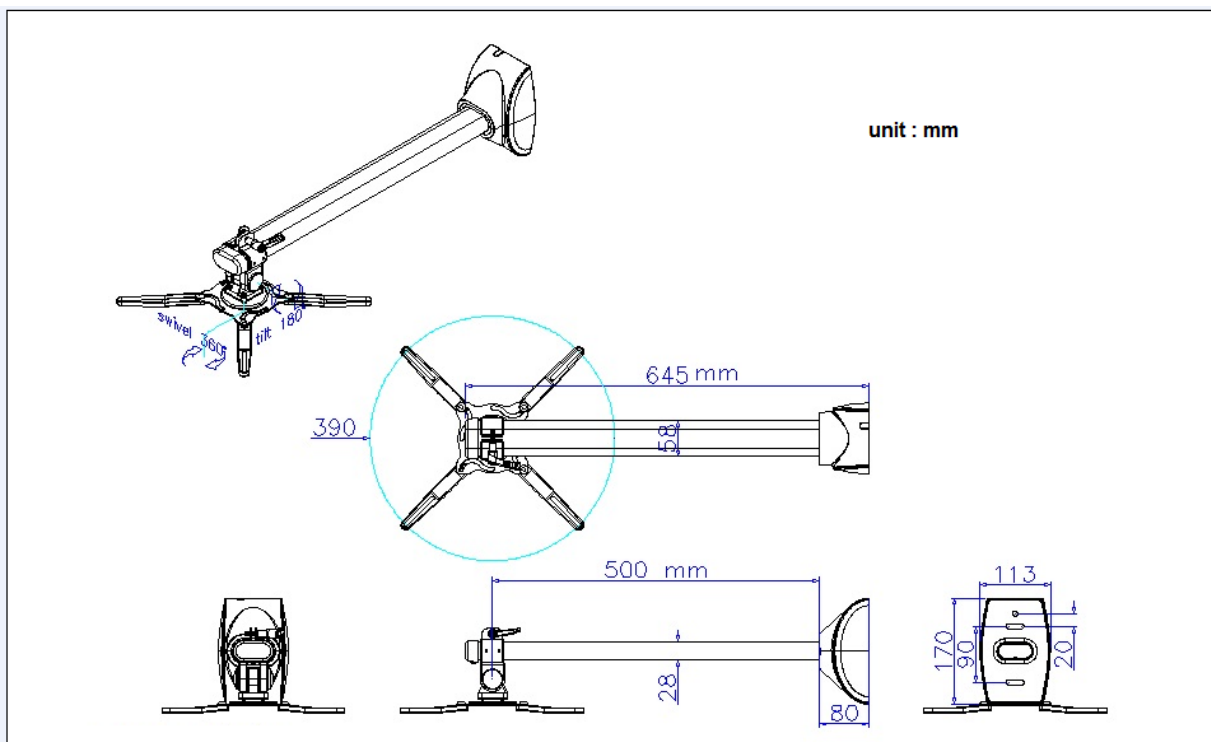

Datenblatt - Fiche technique - Data sheet

17.03.0000

ROLINE Projektor-Wandhalterung

ROLINE Support mural pour projecteur

ROLINE Wall Projector Mount

Item no.: 17.03.0000

ROLINE Wall Projector Mount, silver color

Features:

- Weight capacity: Max 10kgs
- Max projector size: 390mm in diameter
- Specially design to mount with a short-throw projector
- With tilt (180 degree) and swivel (360 degree) function
- Maximum distance to wall is from 100 to 500 mm
- Material: steel with coating
- Cable can go through the tube
- Colour: silver

Product Dimension:

Enable 3D View