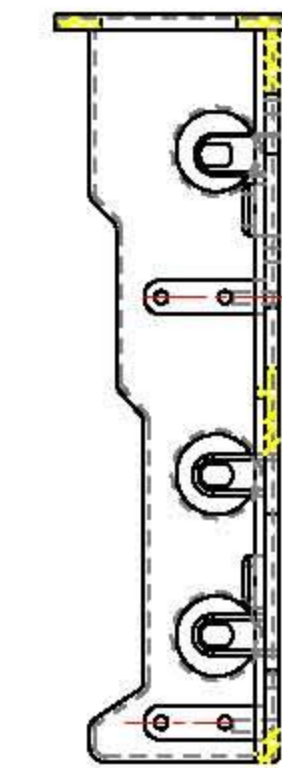

Datenblatt - Fiche technique - Data sheet

16.01.3006

Montageadapter, Bauform 3.5 / 5.25, Rahmen, schwarz

Adaptateur de montage 3.5 / 5.25, noir

Floppy Mounting Adapter Frame, Type 3.5/5.25, black

SECTION A-A

材質 :ABS
Color:Beige

Rotronic Co.,Ltd		APPROVED BY:	DATE:
P/NO: 16.01.3006		CHECKED BY:	DATE:
CUSTOM P/NO:		SALES BY:	DATE:
DESCRIPTION:		NAME:	
5.25" FRAME KIT		SCALE: X:1	UNIT: mm 版本 A
DRAWN BY: UYUJ&N		DRAWING NO: UMV-65P	