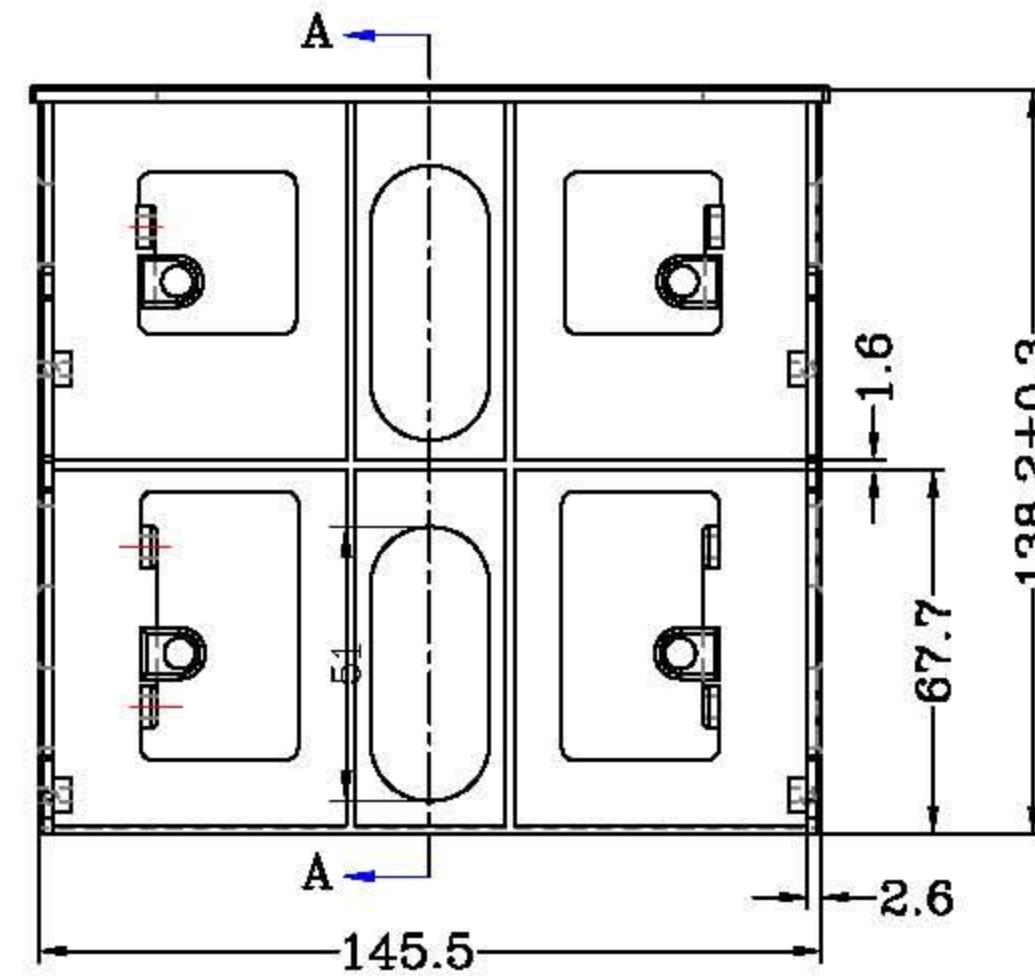

Datenblatt - Fiche technique - Data sheet

16.01.3006

Montageadapter, Bauform 3.5 / 5.25, Rahmen, schwarz

Adaptateur de montage 3.5 / 5.25, noir

Floppy Mounting Adapter Frame, Type 3.5/5.25, black

SECTION A-A

材質 :ABS
Color:Beige

Rotronic Co.,Ltd		APPROVED BY:	DATE:
P/NO: 16.01.3006		CHECKED BY:	DATE:
CUSTOM P/NO:		SALES BY:	DATE:
DESCRIPTION:		NAME:	
5.25" FRAME KIT		SCALE: X:1	UNIT: mm 版本 A
DRAWN BY: UYUJ&N		DRAWING NO: UMV-65P	