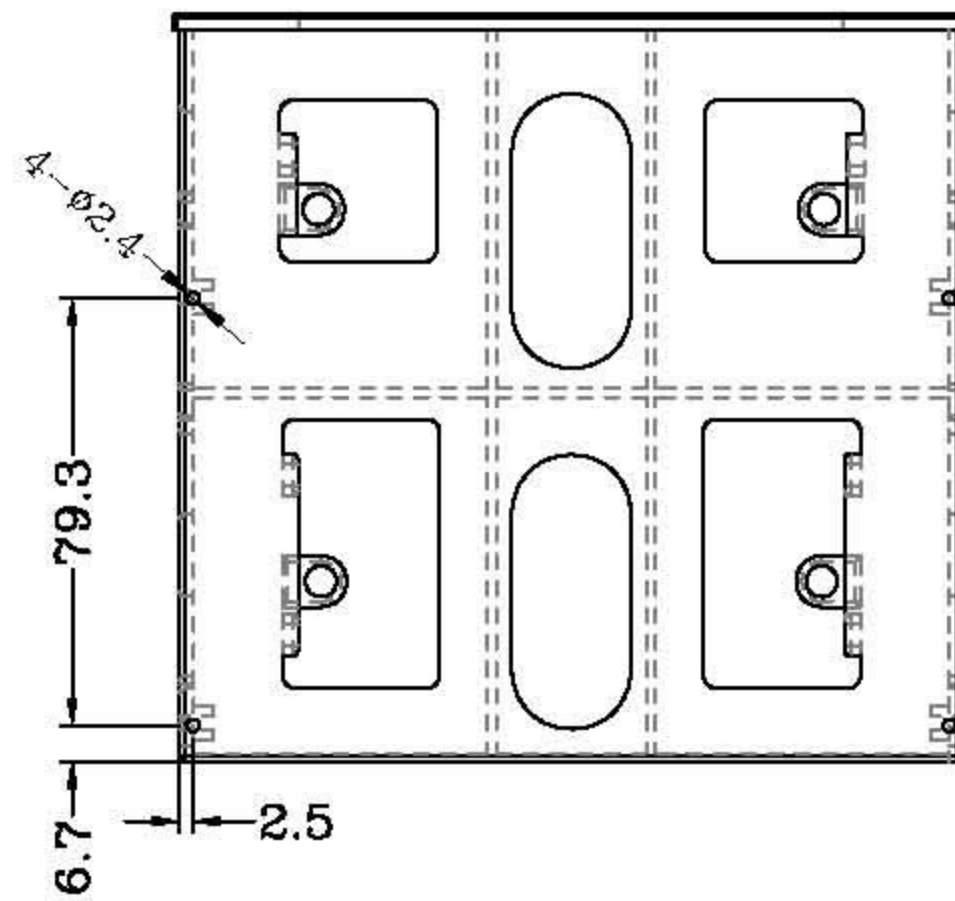

Datenblatt - Fiche technique - Data sheet

16.01.3006

Montageadapter, Bauform 3.5 / 5.25, Rahmen, schwarz

Adaptateur de montage 3.5 / 5.25, noir

Floppy Mounting Adapter Frame, Type 3.5/5.25, black

SECTION A-A

材質 :ABS
Color:Beige

Rotronic Co.,Ltd		APPROVED BY:	DATE:
P/NO: 16.01.3006		CHECKED BY:	DATE:
CUSTOM P/NO:		SALES BY:	DATE:
DESCRIPTION:		NAME:	
5.25" FRAME KIT		SCALE: X:1	UNIT: mm 版本 A
DRAWN BY: UYUJ&N		DRAWING NO: UMV-65P	