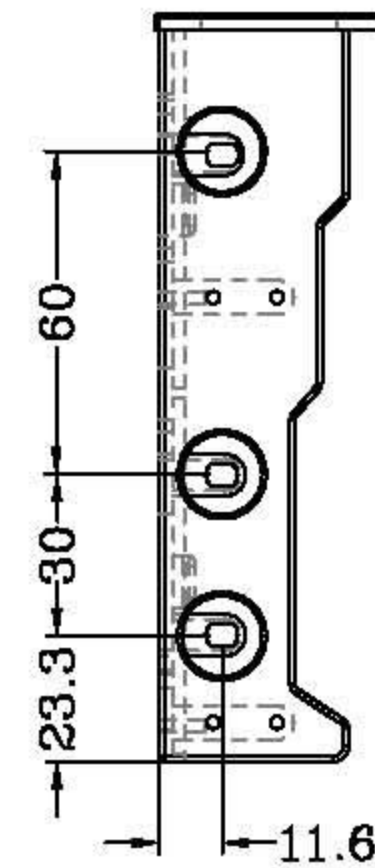

Datenblatt - Fiche technique - Data sheet

16.01.3006

Montageadapter, Bauform 3.5 / 5.25, Rahmen, schwarz

Adaptateur de montage 3.5 / 5.25, noir

Floppy Mounting Adapter Frame, Type 3.5/5.25, black

SECTION A-A

材質 :ABS
Color:Beige

Rotronic Co.,Ltd		APPROVED BY:	DATE:
P/NO: 16.01.3006		CHECKED BY:	DATE:
CUSTOM P/NO:		SALES BY:	DATE:
DESCRIPTION:		NAME:	
5.25" FRAME KIT		SCALE: X:1	UNIT: mm 版本 A
DRAWN BY: UYUJ&N		DRAWING NO: UMV-65P	