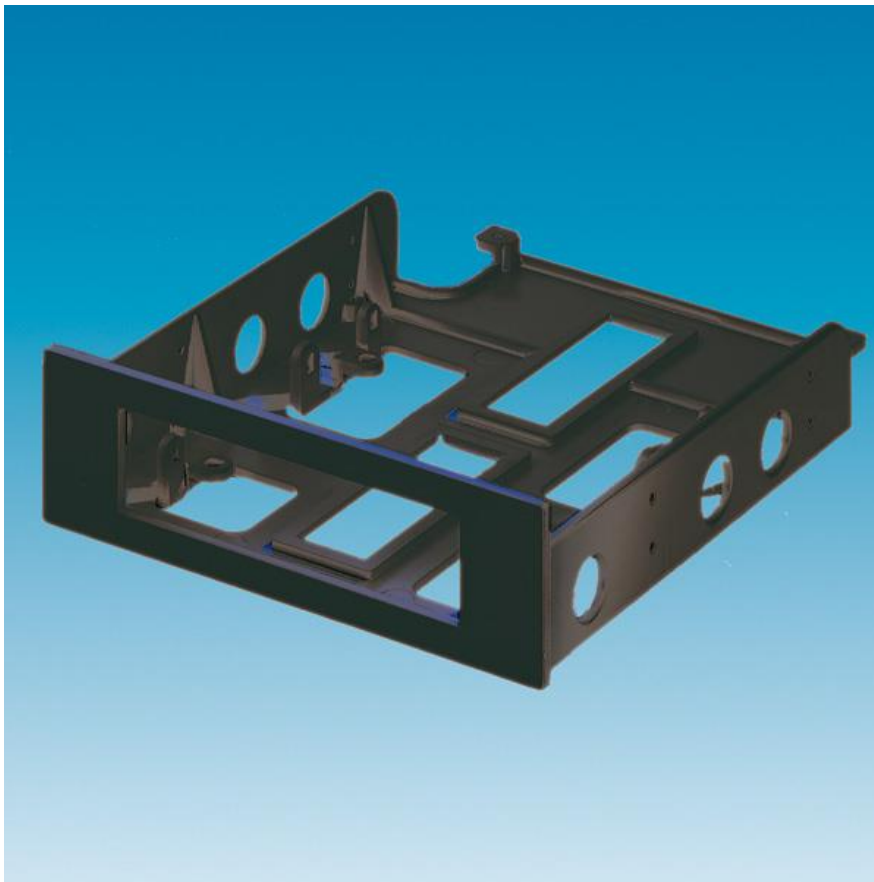

Datenblatt - Fiche technique - Data sheet

16.01.3006

Montageadapter, Bauform 3.5 / 5.25, Rahmen, schwarz

Adaptateur de montage 3.5 / 5.25, noir

Floppy Mounting Adapter Frame, Type 3.5/5.25, black

SECTION A-A

材質 :ABS
Color:Beige

Rotronic Co.,Ltd		APPROVED BY:	DATE:
P/NO: 16.01.3006		CHECKED BY:	DATE:
CUSTOM P/NO:		SALES BY:	DATE:
DESCRIPTION:		NAME:	
5.25" FRAME KIT		SCALE: X:1	UNIT: mm 版本 A
DRAWN BY: UYUJ&N		DRAWING NO: UMV-65P	