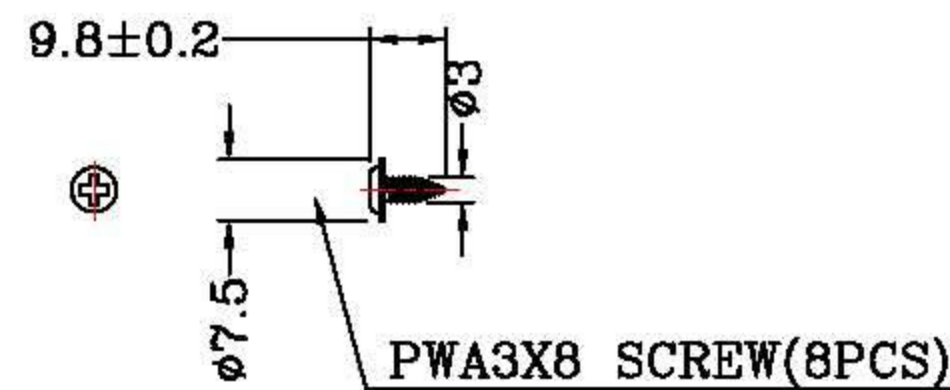

Datenblatt - Fiche technique - Data sheet

16.01.3006

Montageadapter, Bauform 3.5 / 5.25, Rahmen, schwarz

Adaptateur de montage 3.5 / 5.25, noir

Floppy Mounting Adapter Frame, Type 3.5/5.25, black

SECTION A-A

材質 :ABS
Color:Beige

Rotronic Co.,Ltd		APPROVED BY:	DATE:
P/NO: 16.01.3006		CHECKED BY:	DATE:
CUSTOM P/NO:		SALES BY:	DATE:
DESCRIPTION:		NAME:	
5.25" FRAME KIT		SCALE: X:1	UNIT: mm 版本 A
DRAWN BY: UYUJ&N		DRAWING NO: UMV-65P	