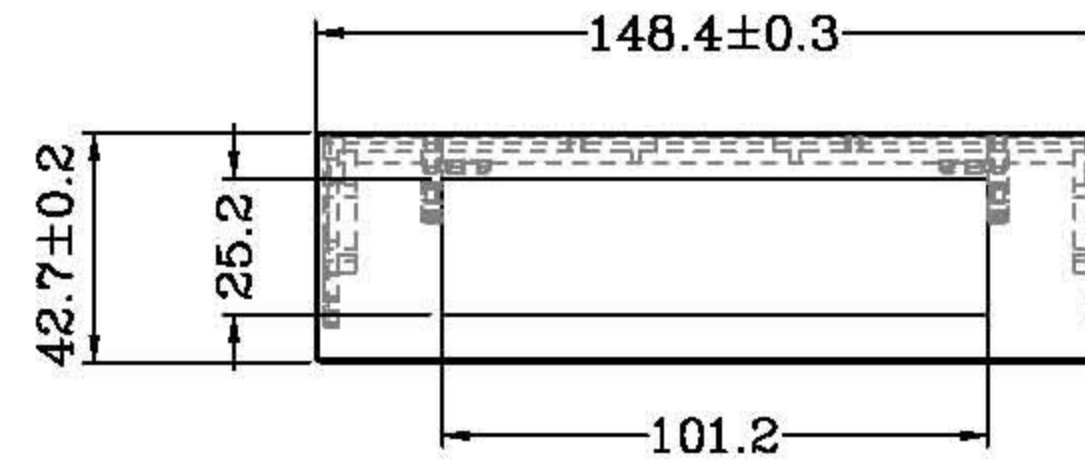

Datenblatt - Fiche technique - Data sheet

16.01.3006

Montageadapter, Bauform 3.5 / 5.25, Rahmen, schwarz

Adaptateur de montage 3.5 / 5.25, noir

Floppy Mounting Adapter Frame, Type 3.5/5.25, black

SECTION A-A

材質 :ABS
Color:Beige

Rotronic Co.,Ltd		APPROVED BY:	DATE:
P/NO: 16.01.3006		CHECKED BY:	DATE:
CUSTOM P/NO:		SALES BY:	DATE:
DESCRIPTION:		NAME:	
5.25" FRAME KIT		SCALE: X:1	UNIT: mm 版本 A
DRAWN BY: UYUJ&N		DRAWING NO: UMV-65P	