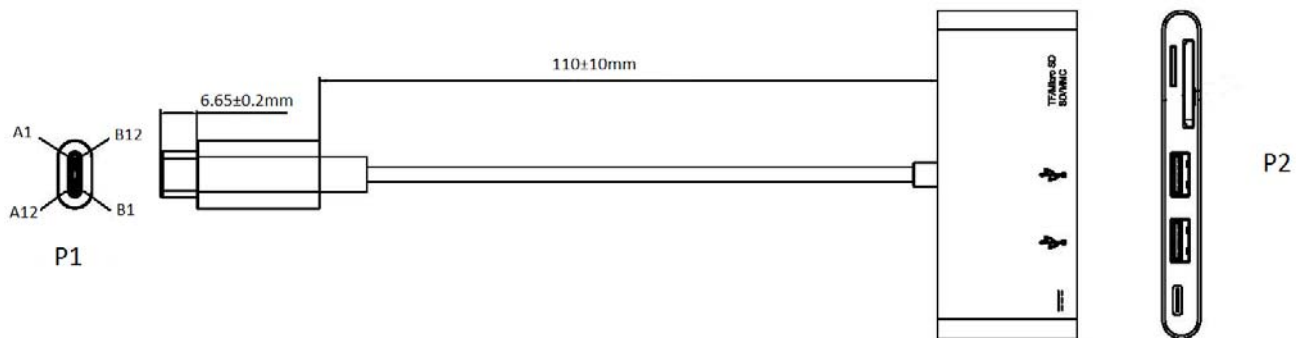

Datenblatt - Fiche technique - Data sheet

15.08.6257

ROLINE CardReader Typ C + 2x USB 3.0, 1x PD (Power Delivery)

ROLINE CardReader Type C + 2x USB3.0, 1x PD (Power Delivery)

ROLINE CardReader Typ C + 2x USB 3.0, 1x PD (Power Delivery)

Item no.: 15.08.6257

ROLINE USB 3.1 Type C Cable Adapter, w/card reader & hub, With PD, silver

Features:

- Support USB-C input, USB 3.0 output
- Support USB 3.0 Super Speed (5Gbps) transmission, downward compatible with USB 2.0
- USB 3.0 port supports to charge and transmit data for the USB device simultaneously
- USB-C female charging port supports to charge for Macbook or Google new Chromebook Pixel and other USB-C supported devices
- Support to access external memory for the host computer
- Two memory card slots: 1x Micro SD, 1x SD/MMC
- USB-C female port supplies power up to 60W (20V/3A)
- Multiple USB-C interfaces support plug and play, hot swap
- Easy to use and carry
- Plastic casing with silver coating
- Operating Temperature: 0 °C to 45°C
- Storage Temperature: -10 °C to 70°C
- Relative Humidity: 0% to 85 % RH (no condensing)