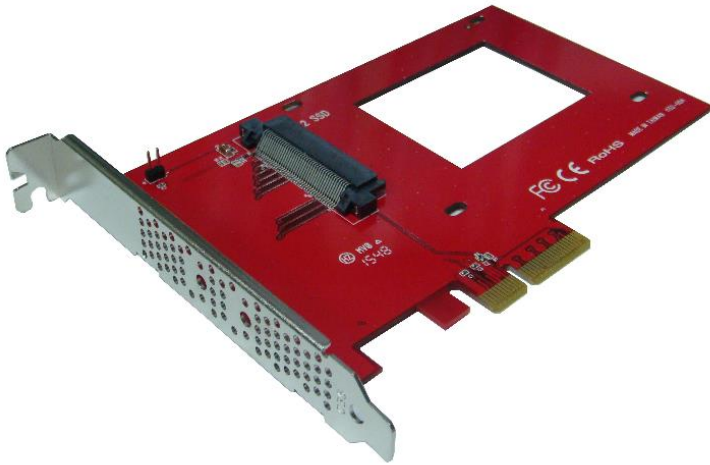

Datenblatt - Fiche technique - Data sheet

15.06.2194

ROLINE PCIe x4 Adapter 2,5" U.2 SATA SSD

ROLINE Adaptateur PCIe x4 2,5" U.2 SATA SSD

ROLINE 2.5 NVMe U.2 SSD PCIe 3.0 x4 Carrier Adapter

Item no.: 15.06.2194

ROLINE Type 2.5 NVMe U.2 SSD PCIe 3.0 x4 Carrier Adapter

Features :

- Install PCIe-NVMe U.2 type 2.5 SSD in card and work with main board PCIe x4 bus slot
- PCI Express 3.0 x4 Lane Host adapter
- Supports PCIe 3.0, PCIe 2.0 motherboard
- 68Pin SFF-8639 interface connector to type 2.5 U.2 SSD
- Transparent to the operating system and no board driver required
- Operating system: Windows 10, Win8.1, Windows Server 2012 R2