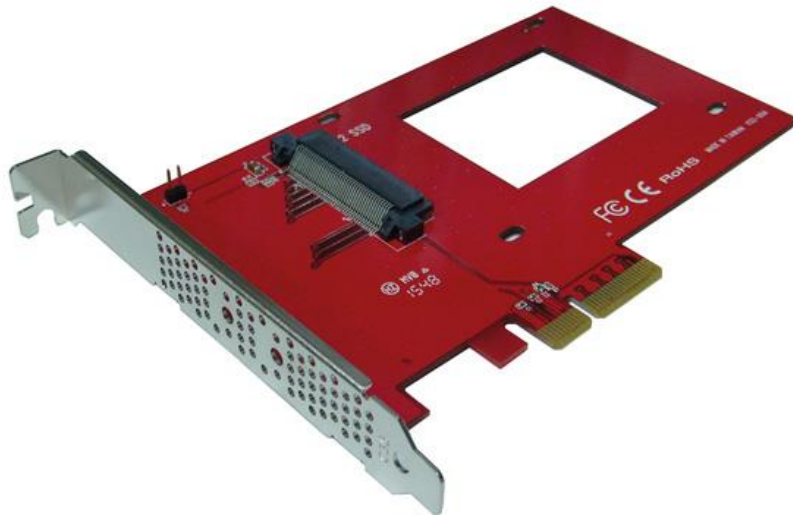

Datenblatt - Fiche technique - Data sheet

15.06.2194

ROLINE PCIe x4 Adapter 2,5" U.2 SATA SSD

ROLINE Adaptateur PCIe x4 2,5" U.2 SATA SSD

ROLINE 2.5 NVMe U.2 SSD PCIe 3.0 x4 Carrier Adapter

Item no.: 15.06.2194

ROLINE Type 2.5 NVMe U.2 SSD PCIe 3.0 x4 Carrier Adapter

Features :

- Install PCIe-NVMe U.2 type 2.5 SSD in card and work with main board PCIe x4 bus slot
- PCI Express 3.0 x4 Lane Host adapter
- Supports PCIe 3.0, PCIe 2.0 motherboard
- 68Pin SFF-8639 interface connector to type 2.5 U.2 SSD
- Transparent to the operating system and no board driver required
- Operating system: Windows 10, Win8.1, Windows Server 2012 R2