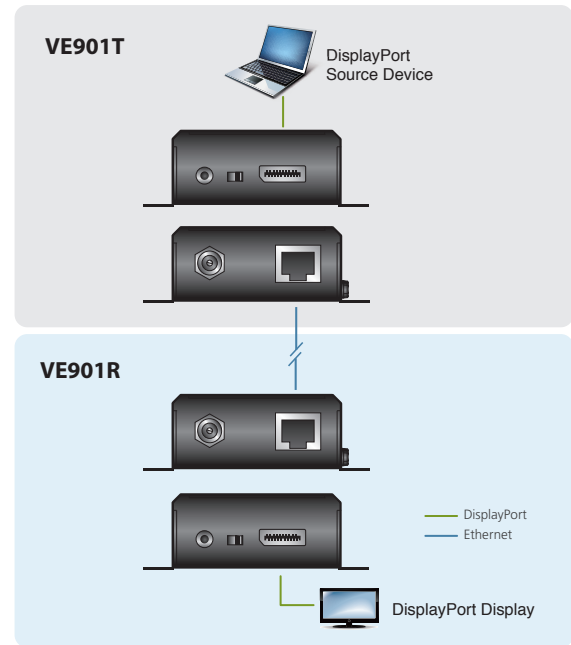

DisplayPort HDBaseT-Lite Extender VE901

- The VE901 DisplayPort HDBaseT-Lite Extender is able to extend a DisplayPort display up to 70 m using a Cat 6 / 6a cable. This combination of ATEN and HDBaseT™ technology supports sharing 4K media up to 40 m away, offering a simple, adaptable, and cost-effective solution for any professional AV installation.

The VE901 DisplayPort HDBaseT-Lite Extender is the perfect solution for professional AV installations that require video signal interference protection, such as in medical and military installations. With its lightweight and easy-to-mount design, and a slip-resistant DC Jack lock mechanism, the VE901 can be installed in a multitude of locations while ensuring peace of mind with its reliability.

Features

- HDBaseT Connectivity – extends a DisplayPort connection up to 70 meters via a single Cat 6/6a cable
- HDBaseT Anti-Jamming – resists signal interference during video transmission using HDBaseT technology
- Featuring 3.3V / 500mA power output for powering auxiliary devices
- Rack-Mountable