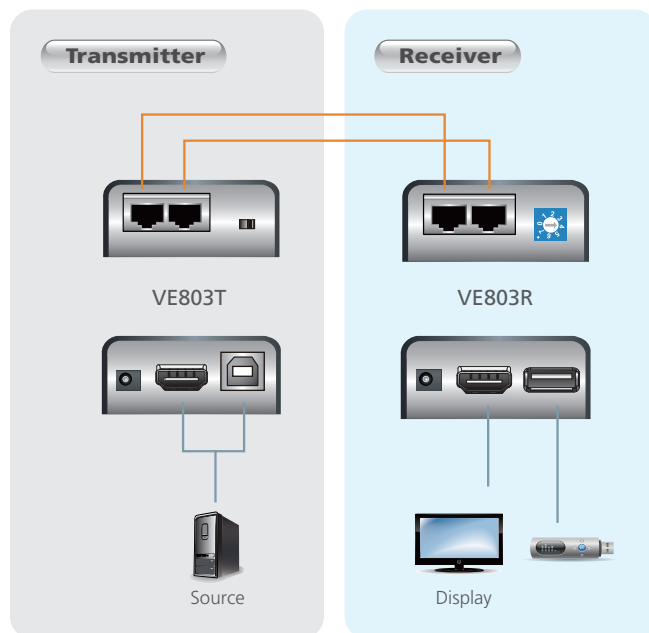

VE803

HDMI USB Extender

- The VE803 HDMI USB Extender extends an HDMI signal up to 60 meters from the HDMI source using two Cat 5e cables. It is capable of sending 1080i signals up to 60 meters and 1080p signals up to 40 meters.

The VE803 is equipped with USB connectors which allow you to extend any USB device between the units. The USB feature also provides support for touch panel control, allowing you to control the local HDMI source device from the remote display, or control the remote display through the local unit.

The VE803 is ideal for transportation centers, medical facilities, shopping malls or anywhere touch panel control or a kiosk is required. For flexibility and convenience, the VE803 local unit can be powered via the USB cable when connected to an appropriate source device. The VE803 is HDCP compliant, providing an easy and ideal HDMI extender solution for any application.

Features

- Uses two Cat 5e cables to connect the local and the remote units
- Extends 1080p by 40m; extend 1080i by 60m
- Superior video quality – HDTV resolutions of 480p, 720p, 1080i, 1080p (1920 x 1080), VGA, SVGA, XGA, SXGA, UXGA and WUXGA (1920 x 1200)
- Supports USB touch panel
- 8 segment equalization adjustment switch optimizes display quality
- Support Dolby True HD and DTS HD Master Audio
- Built-in 8KV/15KV ESD protection
- Transparent USB Support – supports all USB 2.0 full speed device
- Supports wide screen formats
- HDMI (3D, Deep Color); HDCP compatible – signaling rates up to 2.25Gbits
- Powered local unit via USB cable