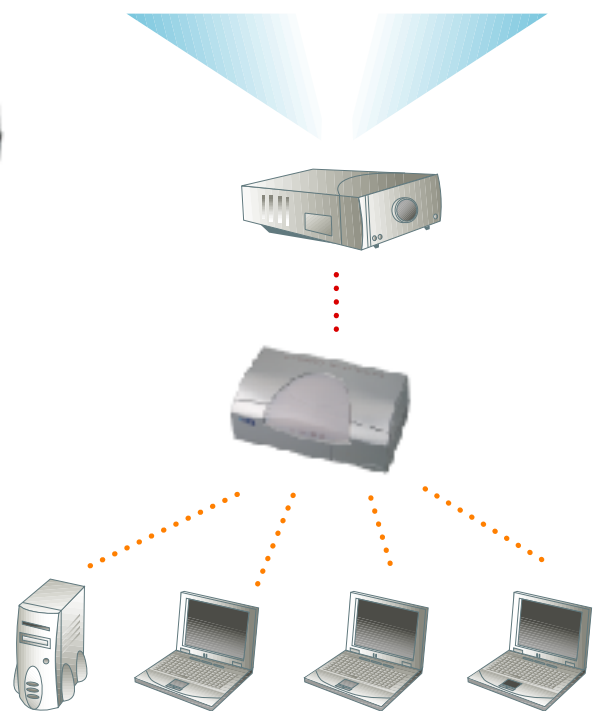

# VIDEO SWITCH

It is perfect for corporate presentations!

Display up to 4 computer systems via a single video switch

## Features:

- Electronic Switching for Greater Reliability and Durability
- Displays the Output of Two (VS-291) or Four (VS-491) Computers on a Single Monitor
- High Resolution Video - Up To 1920 x 1440; DDC; DDC2; DDC2B
- Supports, VGA, SVGA, XGA and Multisync Monitors or equivalent multimedia projector
- Easy Installation-No Software Required - No Configuration Necessary
- Computer Selection via Pushbutton Switch

## Specifications

Function	VS-291	VS-491
Connectors	Output: 1 x 15 HDB Female	1 x 15 HDB Female
Input	2 x 15 HDB Female	4 x 15 HDB Female
Indicator Lights	2 Selected Port	4 Selected Port
Function Switches	1 Push Button	
Video Resolution	1920 x 1440; DDC; DDC2; DDC2B	
Cable Distance	10m (30')	
Signal Type	VGA; SVGA; XGA; Multisync	
Power Consumption	100mA	150mA
Housing	Plastic / Metal	
Weight	220 g	
Dimensions (L x W x H)	120 x 60 x 44mm	