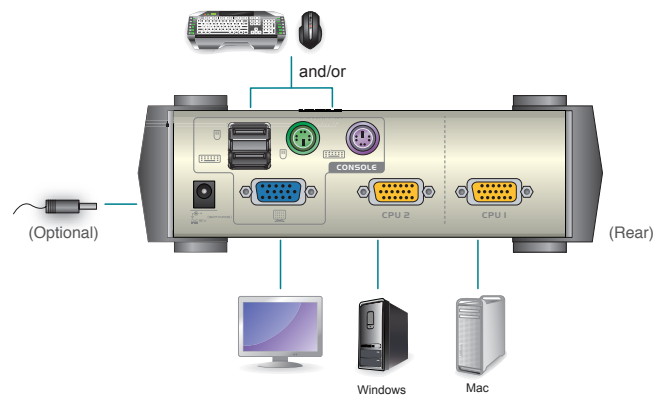

CS82U/CS84U

2/4-Port PS/2-USB KVM Switch

The CS82U / CS84U PS/2-USB KVM Switch is a desktop control unit that allows users to access two or four computers from a single KVM console (PS/2 or USB keyboard and mouse, and VGA monitor). In addition, CS82U / CS84U comes with ATEN's new Video DynaSync™ technology, which eliminates boot-up display problems and optimizes resolution.

Setup is fast and easy; simply plug cables into their appropriate ports. There is no software to configure, no installation routines, and no incompatibility problems. Since the CS82U / CS84U intercepts keyboard input directly, it will work on multiple computing platforms.

Setup

Features

- One PS/2-USB VGA console controls two (CS82U) or four (CS84U) VGA interface computers.
 - **Dual Interface** – supports computers with PS/2 or USB keyboards and mice
 - **Computer selection via front panel pushbuttons, hotkeys, and mouse**
 - Multiplatform support – Windows, Linux, Mac, and Sun
 - Superior video quality – 2048 x 1536; DDC2B
 - **Video DynaSync™** – Exclusive ATEN technology eliminates boot-up display problems and optimizes resolution when switching between ports
 - **Console mouse port emulation/bypass feature supports most mouse drivers and multifunction mice**
 - Complete keyboard emulation for error-free booting
 - Mac/Sun keyboard support and emulation*
 - **Multilingual keyboard mapping** – supports English, Japanese, and French keyboards
 - **Gaming keyboard support**
 - Auto Scan Mode for monitoring all computers
 - Firmware upgradable
 - Non-powered
- * 1. PC keyboard combinations emulate Mac/Sun keyboards
2. Mac/Sun keyboard work only with their own computers