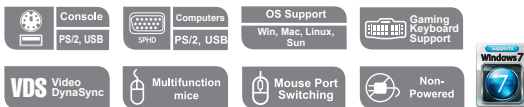

CS82U/CS84U

2/4-Port PS/2-USB KVM Switch

The CS82U / CS84U PS/2-USB KVM Switch is a desktop control unit that allows users to access two or four computers from a single KVM console (PS/2 or USB keyboard and mouse, and VGA monitor). In addition, CS82U / CS84U comes with ATEN's new Video DynaSync™ technology, which eliminates boot-up display problems and optimizes resolution.

Setup is fast and easy; simply plug cables into their appropriate ports. There is no software to configure, no installation routines, and no incompatibility problems. Since the CS82U / CS84U intercepts keyboard input directly, it will work on multiple computing platforms.

Setup

Features

- One PS/2-USB VGA console controls two (CS82U) or four (CS84U) VGA interface computers.
 - **Dual Interface** – supports computers with PS/2 or USB keyboards and mice
 - **Computer selection via front panel pushbuttons, hotkeys, and mouse**
 - Multiplatform support – Windows, Linux, Mac, and Sun
 - Superior video quality – 2048 x 1536; DDC2B
 - **Video DynaSync™** – Exclusive ATEN technology eliminates boot-up display problems and optimizes resolution when switching between ports
 - **Console mouse port emulation/bypass feature supports most mouse drivers and multifunction mice**
 - Complete keyboard emulation for error-free booting
 - Mac/Sun keyboard support and emulation*
 - **Multilingual keyboard mapping** – supports English, Japanese, and French keyboards
 - **Gaming keyboard support**
 - Auto Scan Mode for monitoring all computers
 - Firmware upgradable
 - Non-powered
- * 1. PC keyboard combinations emulate Mac/Sun keyboards
2. Mac/Sun keyboard work only with their own computers