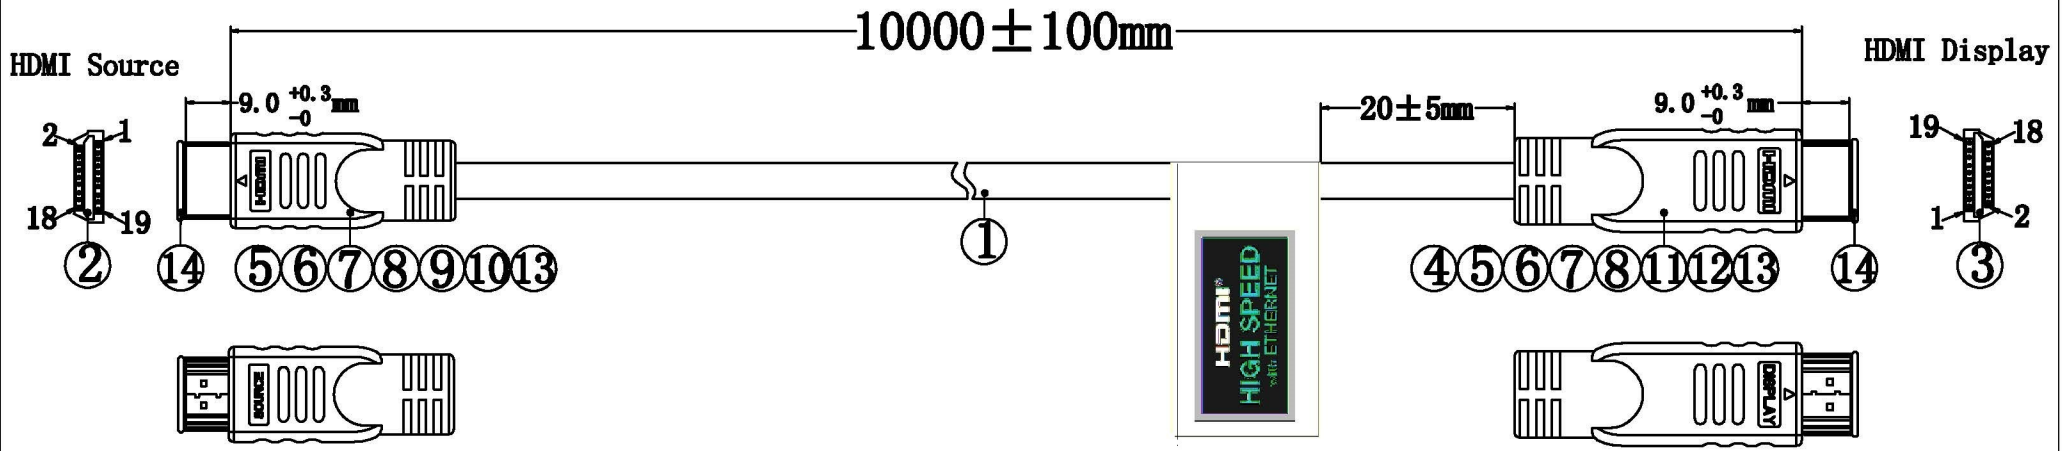

Datenblatt - Fiche technique - Data sheet

14.01.3430

ROLINE HDMI 4K2K Kabel mit Repeater, 10,0 m

ROLINE Câble HDMI 4K2K avec Ethernet, avec repeater, M/M, 10,0 m

ROLINE HDMI 4K2K Active Cable, M/M, 10.0 m

①	Cable	UL20276(1p*26#+A+D+M)*5C+4C*26#+MY+AL+D+B 128 aluminum OD:8.5 black Printing: High Speed HDMI™ Cable with Ethernet E119932-T 兄 AWM STYLE 80°C 30V VW-1
②	Connector	HDMI 19P M Gold plated
③	Connector	HDMI 19P M Gold plated 1.6mm splint spacing
④	Module	PRE 1693 module
⑤	Tin line	Lead-free green wire OD: 0.8 1000 g
⑥	Tube (1)	Black shrink-heat tube OD: 1.0mm
⑦	Tube (2)	Black shrink-heat tube OD: 3.0mm
⑧	Inner mold	LD-PE
⑨	Mask tape	1.8cm
⑩	Copper foil	2.2cm copper foil
⑪	Mask tape	2.5cm
⑫	Copper foil	2.7cm copper foil
⑬	Outer mold	Black PVC A813 60P
⑭	Dust cover	Dust cover PE material

PCB PIN needle position:

Pin Out

	SCALE: NO.	UNIT: MM	VERSION: A/O	
	NAME:			
DATE: 2014/12/11			Description	ROLINE HDMI 4K2K Extension Active Cable 10m, black