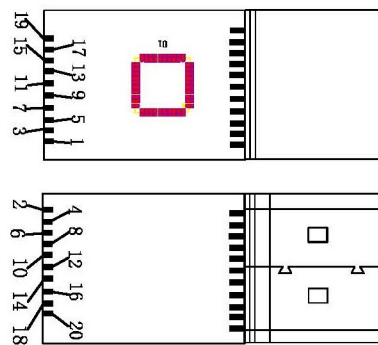

Datenblatt - Fiche technique - Data sheet

14.01.3430

ROLINE HDMI 4K2K Kabel mit Repeater, 10,0 m

ROLINE Câble HDMI 4K2K avec Ethernet, avec repeater, M/M, 10,0 m

ROLINE HDMI 4K2K Active Cable, M/M, 10.0 m

①	Cable	UL20276(1p*26#+A+D+M)*5C+4C*26#+MY+AL+D+B 128 aluminum OD:8.5 black Printing: High Speed HDMI™ Cable with Ethernet E119932-T 兄 AWM STYLE 80°C 30V VW-1
②	Connector	HDMI 19P M Gold plated
③	Connector	HDMI 19P M Gold plated 1.6mm splint spacing
④	Module	PRE 1693 module
⑤	Tin line	Lead-free green wire OD: 0.8 1000 g
⑥	Tube (1)	Black shrink-heat tube OD: 1.0mm
⑦	Tube (2)	Black shrink-heat tube OD: 3.0mm
⑧	Inner mold	LD-PE
⑨	Mask tape	1.8cm
⑩	Copper foil	2.2cm copper foil
⑪	Mask tape	2.5cm
⑫	Copper foil	2.7cm copper foil
⑬	Outer mold	Black PVC A813 60P
⑭	Dust cover	Dust cover PE material

PCB PIN needle position:

Pin Out

	SCALE: NO.	UNIT: MM	VERSION: A/O	
	NAME:			
DATE: 2014/12/11			Description	ROLINE HDMI 4K2K Extension Active Cable 10m, black