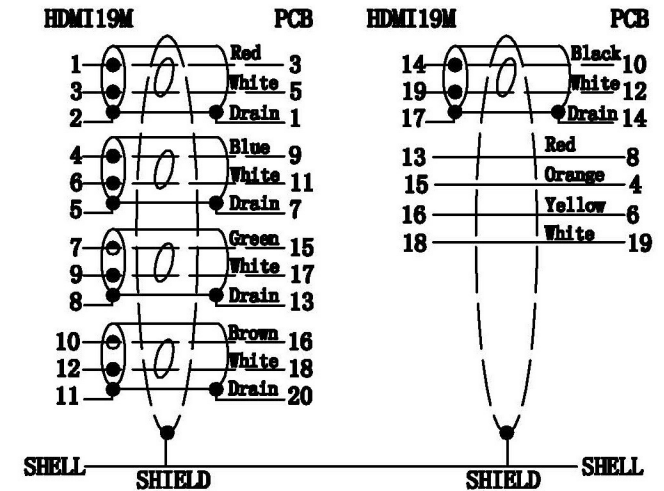

Datenblatt - Fiche technique - Data sheet

14.01.3430

ROLINE HDMI 4K2K Kabel mit Repeater, 10,0 m

ROLINE Câble HDMI 4K2K avec Ethernet, avec repeater, M/M, 10,0 m

ROLINE HDMI 4K2K Active Cable, M/M, 10.0 m

①	Cable	UL20276(1p*26#+A+D+M)*5C+4C*26#+MY+AL+D+B 128 aluminum OD:8.5 black Printing: High Speed HDMI™ Cable with Ethernet E119932-T 兄 AWM STYLE 80°C 30V VW-1
②	Connector	HDMI 19P M Gold plated
③	Connector	HDMI 19P M Gold plated 1.6mm splint spacing
④	Module	PRE 1693 module
⑤	Tin line	Lead-free green wire OD: 0.8 1000 g
⑥	Tube (1)	Black shrink-heat tube OD: 1.0mm
⑦	Tube (2)	Black shrink-heat tube OD: 3.0mm
⑧	Inner mold	LD-PE
⑨	Mask tape	1.8cm
⑩	Copper foil	2.2cm copper foil
⑪	Mask tape	2.5cm
⑫	Copper foil	2.7cm copper foil
⑬	Outer mold	Black PVC A813 60P
⑭	Dust cover	Dust cover PE material

PCB PIN needle position:

Pin Out

	SCALE: NO.	UNIT: MM	VERSION: A/O	
	NAME:			
DATE: 2014/12/11			Description	ROLINE HDMI 4K2K Extension Active Cable 10m, black