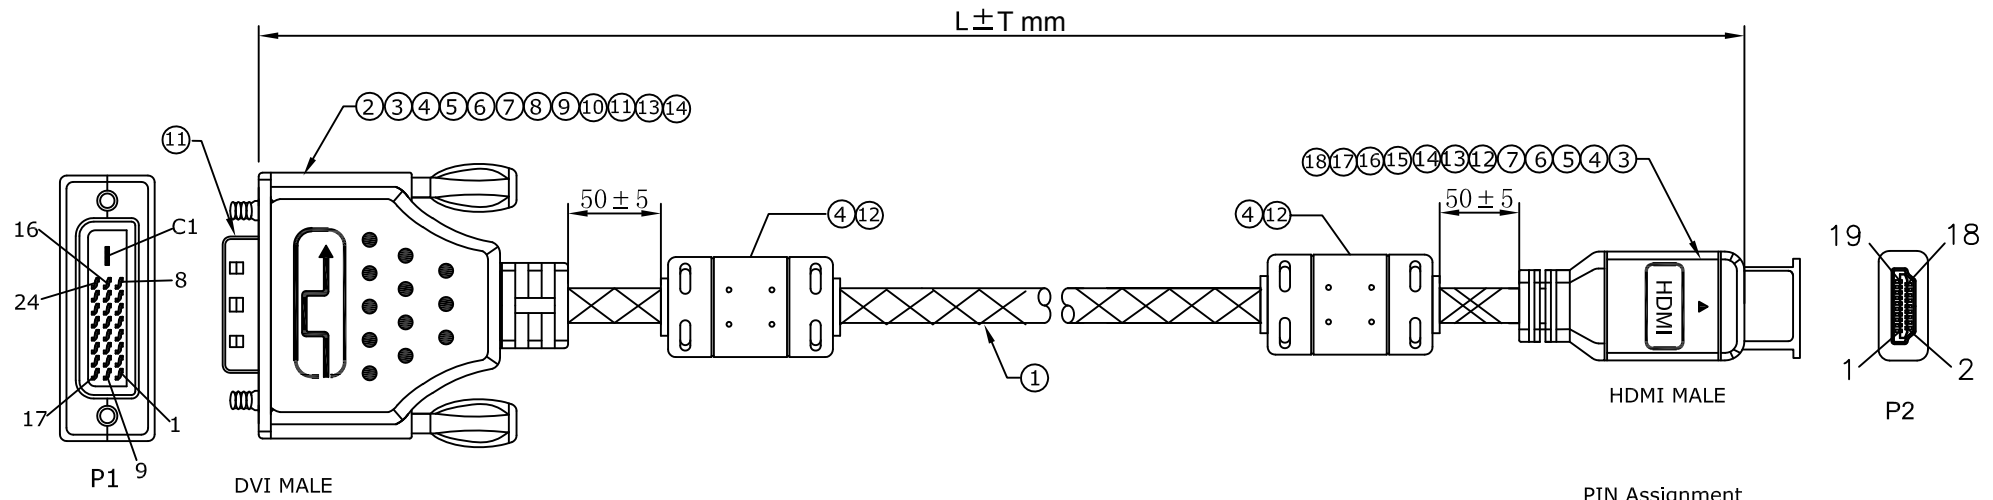

Datenblatt - Fiche technique - Data sheet

**11.88.5892**

ROLINE GOLD Monitorkabel DVI-HDMI, ST-ST, (24+1) dual link, 3,0 m

ROLINE GOLD Câble pour écran DVI-HDMI, M-M, (24+1) dual link, 3,0 m

ROLINE GOLD Monitor Cable, DVI (24+1) - HDMI, Dual Link, M/M, 3.0 m

**ELECTRICAL TEST:**

- 1.100% OPEN SHORT & MIS WIRE TEST
- 2.CONTACT RESISTANCE:2 OHM(MAX)
- 3.INSULATION RESISTANCE:10M OHM(MIN)
- 4.HI-POT TEST:DC 300V/10ms

| Part No.   | Length    |
|------------|-----------|
| 11.04.5890 | 1000±30MM |
| 11.04.5891 | 2000±30MM |
| 11.04.5892 | 3000±50MM |

**PIN Assignment**

|    |   |       |      |
|----|---|-------|------|
| 18 | HDMI 20# BLACK ABS HOOD   | 1     | pcs  |
| 17 | HDMI M TRANSPARENT DUST COVER   | 1     | pcs  |
| 16 | HDMI # 20 die golden shiny aluminum alloy shell Single radium vulture HDMI LOGO         | 1     | pcs  |
| 15 | HDMI M 19P BLACK INSULATION SHELL PLATED:GOLD CONTACT:G/F                               | 1     | pcs  |
| 14 | W: 22 mm double guide copper foil   | 0.24  | M    |
| 13 | Nickel plating line buckle OD:7.3 (YB07080702)  | 2     | pcs  |
| 12 | CORE 28.5*17.5*9.5MM  | 2     | pcs  |
| 11 | DVI M TRANSPARENT DUST COVER  | 1     | pcs  |
| 10 | DVI 24 # mold golden shiny aluminum alloy shell radium vulture DVI LOGO                 | 1     | pcs  |
| 9  | DVI 24 # mold golden shiny aluminum alloy shell radium vulture DVI LOGO                 | 1     | pcs  |
| 8  | #4-40UNC 4*38.5 Gold-plated screws  | 4     | pcs  |
| 7  | TUBE BLACK : ϕ 1.5*22mm THICK   | 0.044 | m    |
| 6  | TUBE BLACK : ϕ 1.0*12mm THIN  | 0.168 | m    |
| 5  | TUBE BLACK ϕ2.0*10mm THIN   | 0.14  | m    |
| 4  | 45P BLACK PVC ROHS  | 40    | g    |
| 3  | TRANSPARENT PE  | 6     | g    |
| 2  | DVI(24+1) M SOLDER TYPE,GOLD PLATED,BLACK INSULATION                                    | 1     | pcs  |
| 1  | (1P*30#+D+AL+ML)*4+1P*30#+3C*30#+AL+D+B(50% AL) OD 5.5mm, PVC Jacket BLACK nylon sleeve | L     | M    |
| NO | <b>DESCRIPTION</b>  | Q'TY  | UNIT |