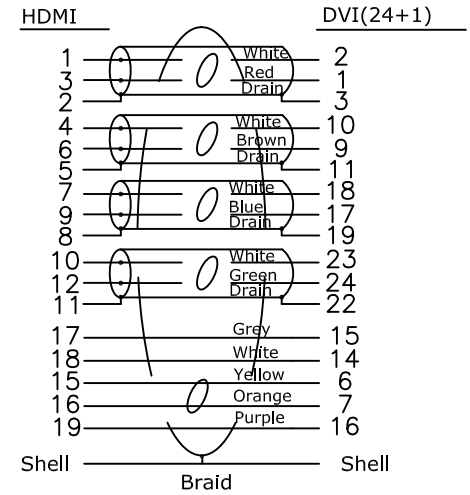

Datenblatt - Fiche technique - Data sheet

**11.88.5892**

ROLINE GOLD Monitorkabel DVI-HDMI, ST-ST, (24+1) dual link, 3,0 m

ROLINE GOLD Câble pour écran DVI-HDMI, M-M, (24+1) dual link, 3,0 m

ROLINE GOLD Monitor Cable, DVI (24+1) - HDMI, Dual Link, M/M, 3.0 m

**ELECTRICAL TEST:**

- 1.100% OPEN SHORT & MIS WIRE TEST
- 2.CONTACT RESISTANCE:2 OHM(MAX)
- 3.INSULATION RESISTANCE:10M OHM(MIN)
- 4.HI-POT TEST:DC 300V/10ms

| Part No.   | Length    |
|------------|-----------|
| 11.04.5890 | 1000±30MM |
| 11.04.5891 | 2000±30MM |
| 11.04.5892 | 3000±50MM |

**PIN Assignment**

|    |   |       |      |
|----|---|-------|------|
| 18 | HDMI 20# BLACK ABS HOOD   | 1     | pcs  |
| 17 | HDMI M TRANSPARENT DUST COVER   | 1     | pcs  |
| 16 | HDMI # 20 die golden shiny aluminum alloy shell Single radium vulture HDMI LOGO         | 1     | pcs  |
| 15 | HDMI M 19P BLACK INSULATION SHELL PLATED:GOLD CONTACT:G/F                               | 1     | pcs  |
| 14 | W: 22 mm double guide copper foil   | 0.24  | M    |
| 13 | Nickel plating line buckle OD:7.3 (YB07080702)  | 2     | pcs  |
| 12 | CORE 28.5*17.5*9.5MM  | 2     | pcs  |
| 11 | DVI M TRANSPARENT DUST COVER  | 1     | pcs  |
| 10 | DVI 24 # mold golden shiny aluminum alloy shell radium vulture DVI LOGO                 | 1     | pcs  |
| 9  | DVI 24 # mold golden shiny aluminum alloy shell radium vulture DVI LOGO                 | 1     | pcs  |
| 8  | #4-40UNC 4*38.5 Gold-plated screws  | 4     | pcs  |
| 7  | TUBE BLACK : ϕ 1.5*22mm THICK   | 0.044 | m    |
| 6  | TUBE BLACK : ϕ 1.0*12mm THIN  | 0.168 | m    |
| 5  | TUBE BLACK ϕ2.0*10mm THIN   | 0.14  | m    |
| 4  | 45P BLACK PVC ROHS  | 40    | g    |
| 3  | TRANSPARENT PE  | 6     | g    |
| 2  | DVI(24+1) M SOLDER TYPE,GOLD PLATED,BLACK INSULATION                                    | 1     | pcs  |
| 1  | (1P*30#+D+AL+ML)*4+1P*30#+3C*30#+AL+D+B(50% AL) OD 5.5mm, PVC Jacket BLACK nylon sleeve | L     | M    |
| NO | <b>DESCRIPTION</b>  | Q'TY  | UNIT |