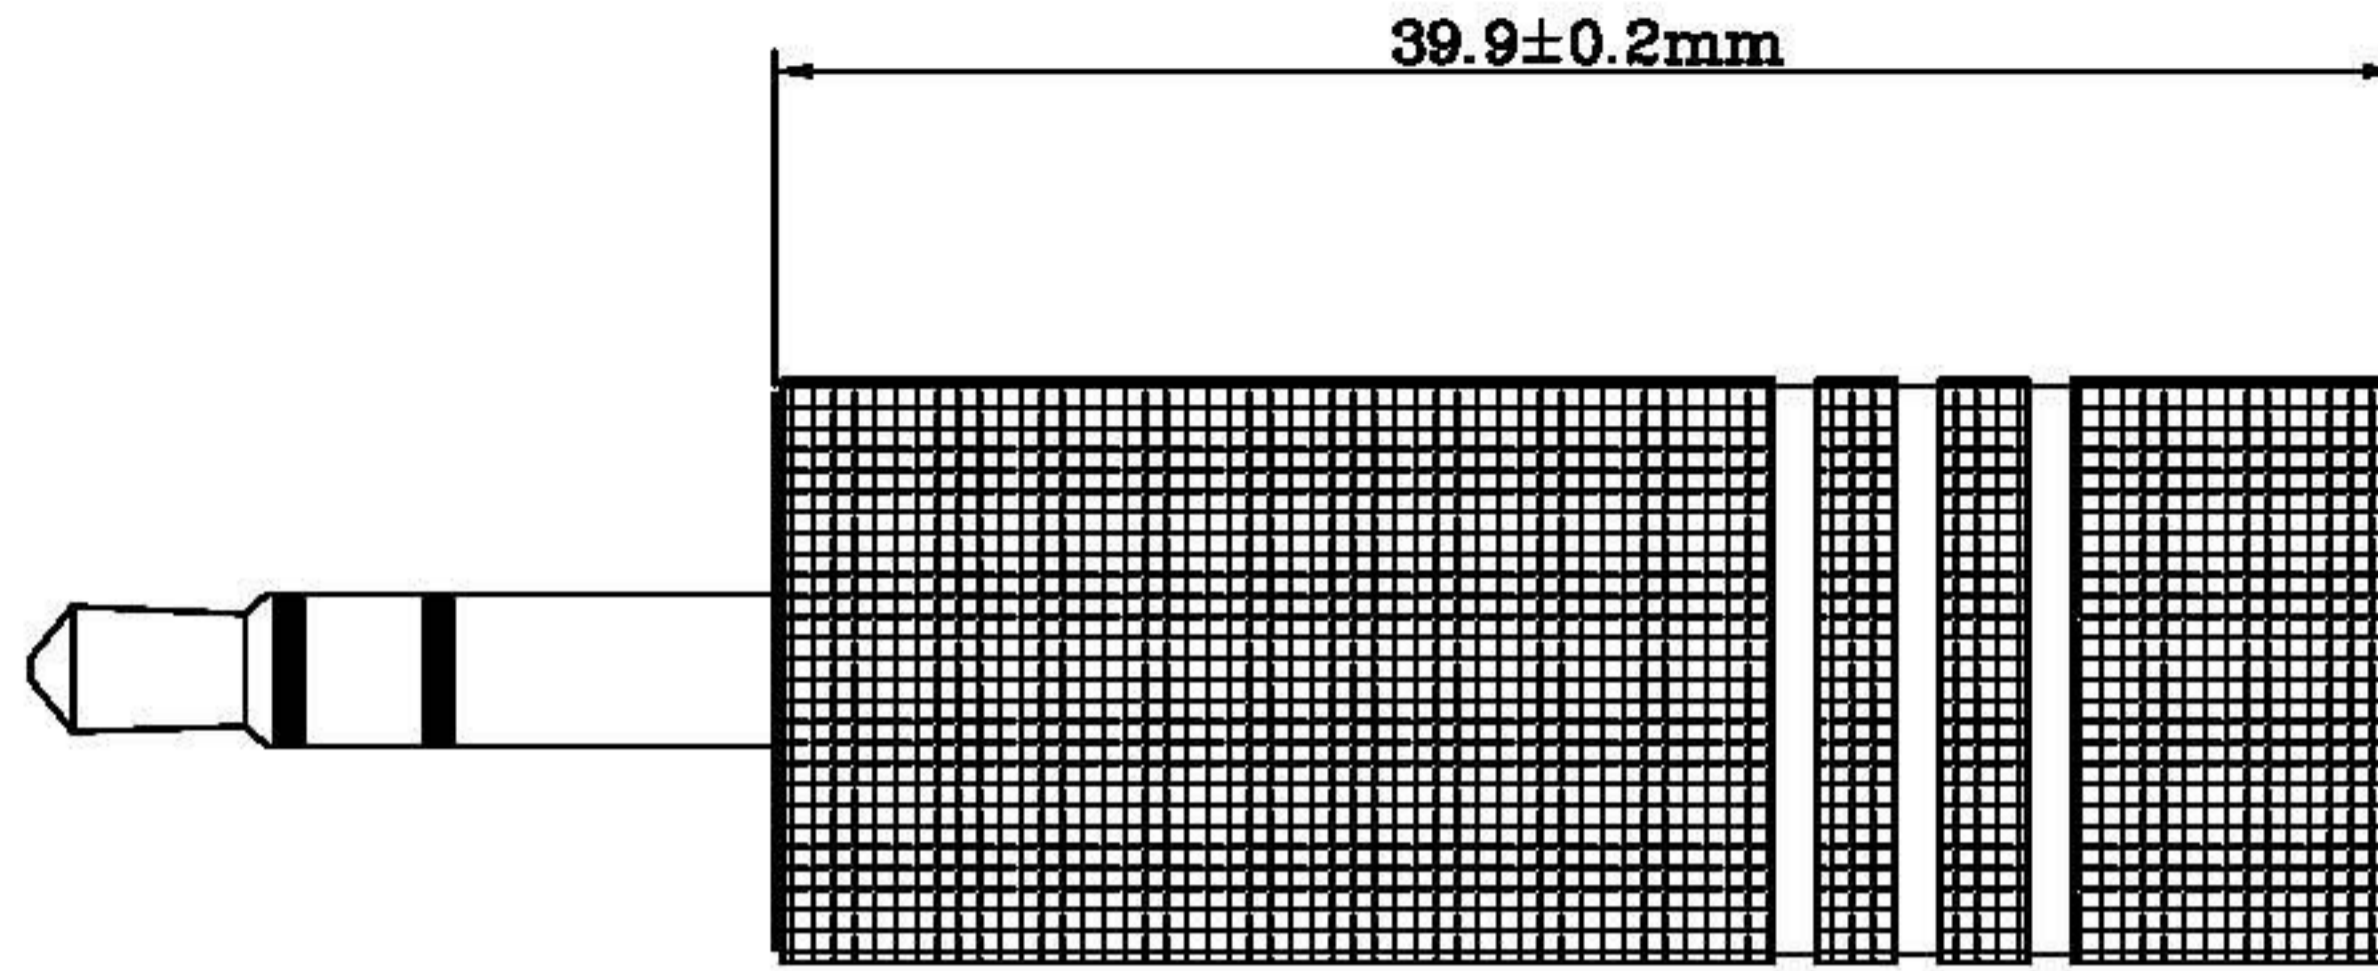

Datenblatt - Fiche technique - Data sheet

11.88.4212

ROLINE GOLD Stereo Adapter 3,5 mm Stecker - 6,35 mm Buchse

ROLINE GOLD Adaptateur stéréo 3,5 mm M - 6,35 mm F

ROLINE GOLD Stereo Adapter 3.5 mm Male - 6.35 mm Female

P1

P2

P1	PIN OUT	P2
1	_____	1
2	_____	2
3	_____	3

REV.	TOLERANCE		DESCRIPTION	DATE
	INCHES	M/M	Rotronic Co., Ltd.	
.X	.015	.30		
.XX	.010	.10		
.XXX	.005	.05		
DRAWN BY JOE			CUSTOMER :	
CHECK BY			CUSTOMER P/N :	11.09.4212
APPD BY			SCALE	NONE
			UNIT	MM
			DATE	2012.10.05
			DRAWING NO:	REV A
				1/2

ROLINE Gold Stereo Adapter 6.35mm F - 3.5mm M

DC3.5 M TO 6.35 F ADAPTER(plated 24K gold)

1	PCS
Q'TY	UNIT

DESCRIPTION