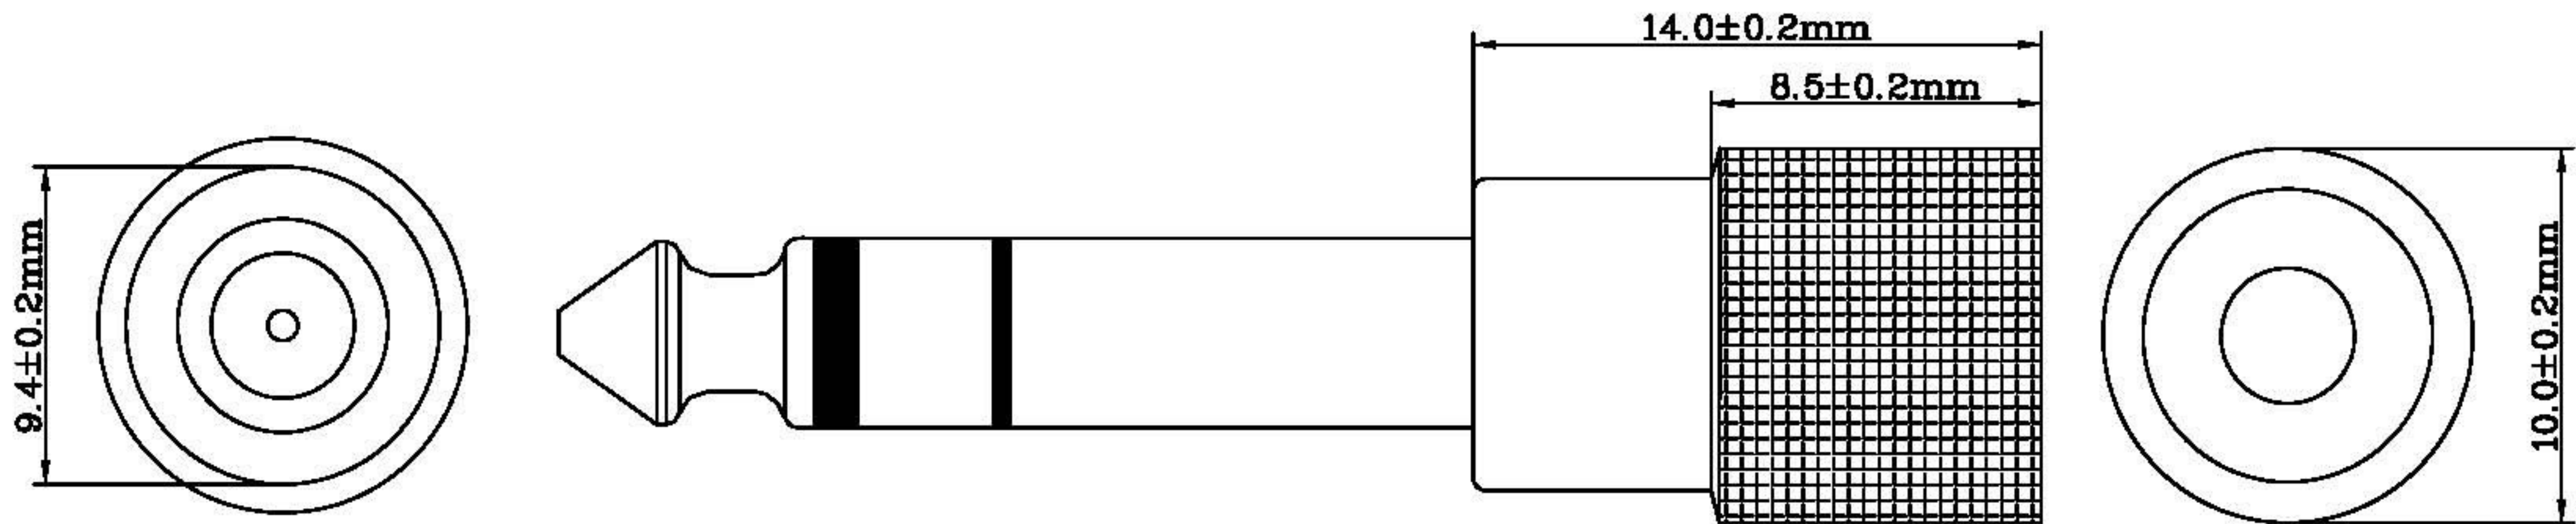

Datenblatt - Fiche technique - Data sheet

11.88.4211

ROLINE GOLD Stereo Adapter 6,35 mm Stecker - 3,5 mm Buchse

ROLINE GOLD Adaptateur stéréo 6,35 mm M - 3,5 mm F

ROLINE GOLD Stereo Adapter 6.35 mm Male - 3.5 mm Female

P1

P2

P1	PIN OUT	P2
1	_____	1
2	_____	2
3	_____	3

REV.	TOLERANCE		DESCRIPTION	DATE
	INCHES	M/M	Rotronic Co., Ltd. ROLINE Gold Stereo Adapter 6.35mm M-3.5mm F	
.X	.015	.30		
.XX	.010	.10		
.XXX	.005	.05		
DRAWN BY	JOE		CUSTOMER :	
CHECK BY			CUSTOMER P/N :	11.09.4211
APPD BY			SCALE	NONE
			UNIT	MM
			DATE	2012.10.05
			DRAWING NO:	REV A
				1/2

6.35 M TO DC3.5 F ADAPTER(plated 24K gold)

DESCRIPTION

L M
Q'TY UNIT