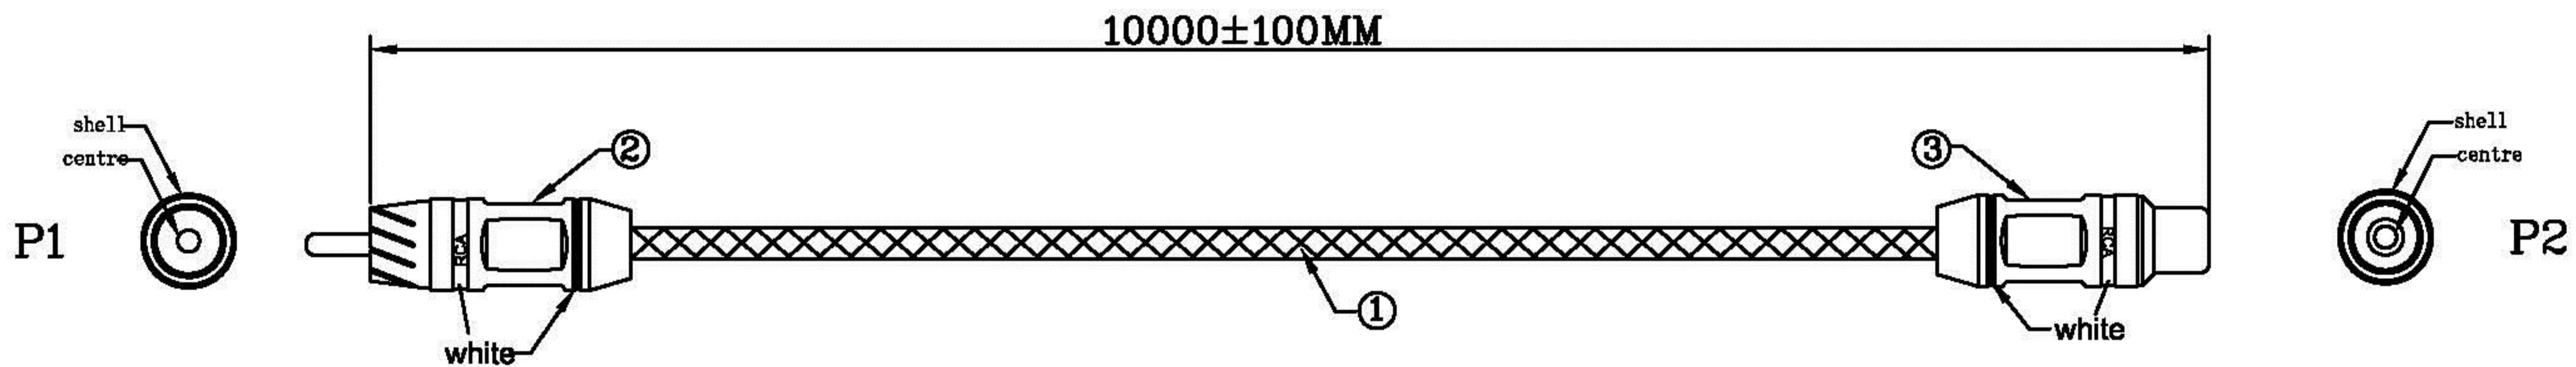

Datenblatt - Fiche technique - Data sheet

**11.09.4295**

ROLINE GOLD Cinch-Verlängerungskabel simplex Stecker / Buchse, weiss,  
10,0m

ROLINE GOLD Câble prolongateur RCA simplex M / F, blanc, 10,0m

ROLINE GOLD Cinch Cable, simplex M - F, white, 10.0m

REV.	TOLERANCE		DESCRIPTION	DATE
	INCHES	M/M	<b>Rotronic Co., Ltd.</b>	
.X	.015	.30		
.XX	.010	.10		
.XXX	.005	.05	ROLINE Gold Cinch Ext. Cab.,RCA M-F,10m, white	
DRAWN BY	joe		CUSTOMER :	
CHECK BY			CUSTOMER P/N :	11.09.4295
APPD BY			SCALE	NONE
			UNIT	MM
			DATE	2012.10.08