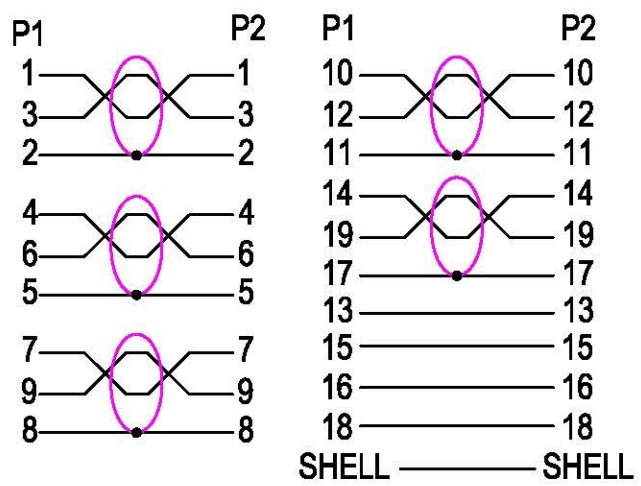

Datenblatt - Fiche technique - Data sheet

11.04.5720

ROLINE HDMI High Speed Kabel mit Ethernet, weiss, 20,0m

ROLINE Câble HDMI High Speed avec Ethernet, blanc, 20,0m

ROLINE HDMI High Speed Cable + Ethernet, M/M, 20 m

NOTES:

- 1. CABLE: UL20276 (24AWG*1P+EAM)*5C+24AWG*4C
+ AEB OD: 10MM JACKET: PVC White
- CABLE PRINT: High Speed HDMI™ Cable with Ethernet
- 2. CONN: HDMI A/M INSULATION: BLACK, SHELL GOLD-PLATED
- 3. OUTER MOLD: 45P white

RoHS & REACH compliant

ELECTRICAL TEST:

- 1. 100% TEST OPEN SHORT MIS-WIRE;
- 2. INSULATION RESISTANCE: 2M OHM MIN;

WIRE ADDRESS

ITEM NO.	11.04.5720	Draw	FC038 XW	Date	2014-06-10
DESC.	ROLINE HDMI High Speed Cable w/Ethernet, AM/AM, 20m, white	Check		Date	
original NO.	Unit (MM)	Approval		Date	