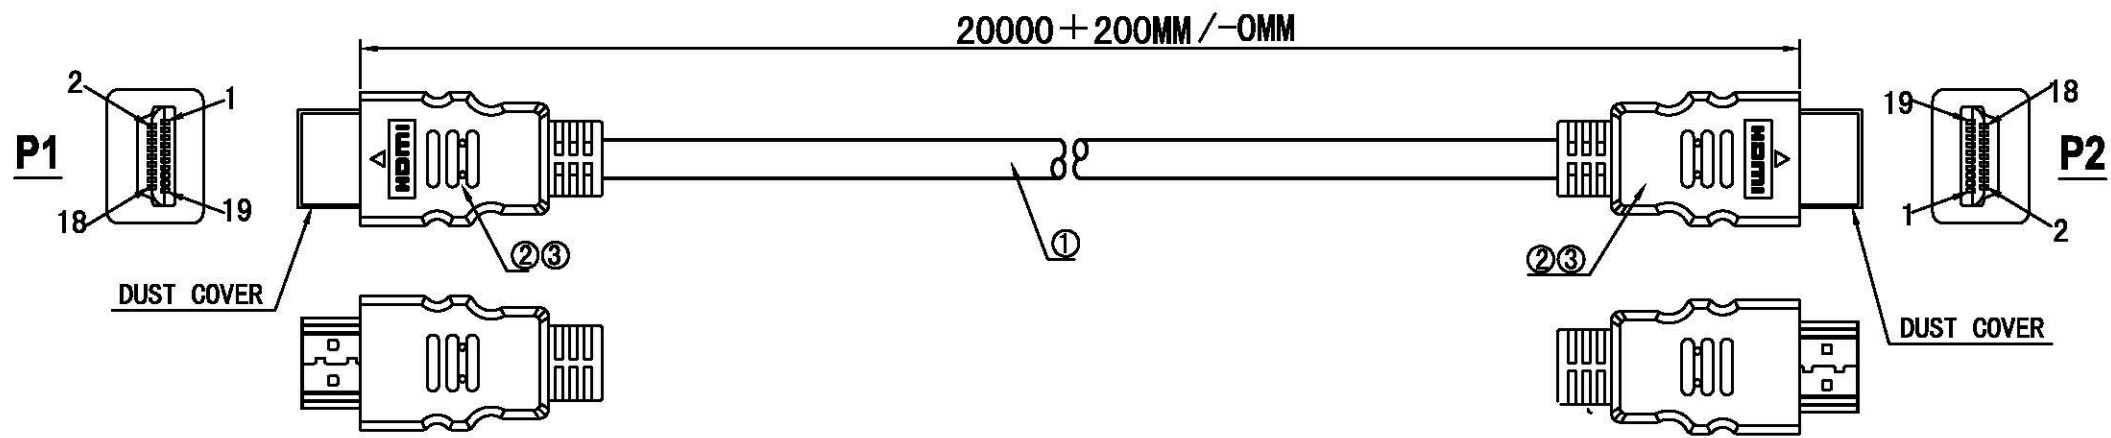

Datenblatt - Fiche technique - Data sheet

11.04.5720

ROLINE HDMI High Speed Kabel mit Ethernet, weiss, 20,0m

ROLINE Câble HDMI High Speed avec Ethernet, blanc, 20,0m

ROLINE HDMI High Speed Cable + Ethernet, M/M, 20 m

NOTES:

- 1. CABLE: UL20276 (24AWG*1P+EAM)*5C+24AWG*4C
+ AEB OD: 10MM JACKET: PVC White
- CABLE PRINT: High Speed HDMI™ Cable with Ethernet
- 2. CONN: HDMI A/M INSULATION: BLACK, SHELL GOLD-PLATED
- 3. OUTER MOLD: 45P white

RoHS & REACH compliant

ELECTRICAL TEST:

- 1. 100% TEST OPEN SHORT MIS-WIRE;
- 2. INSULATION RESISTANCE: 2M OHM MIN;

WIRE ADDRESS

ITEM NO.	11.04.5720	Draw	FC038 XW	Date	2014-06-10
DESC.	ROLINE HDMI High Speed Cable w/Ethernet, AM/AM, 20m, white	Check		Date	
original NO.	Unit (MM)	Approval		Date	