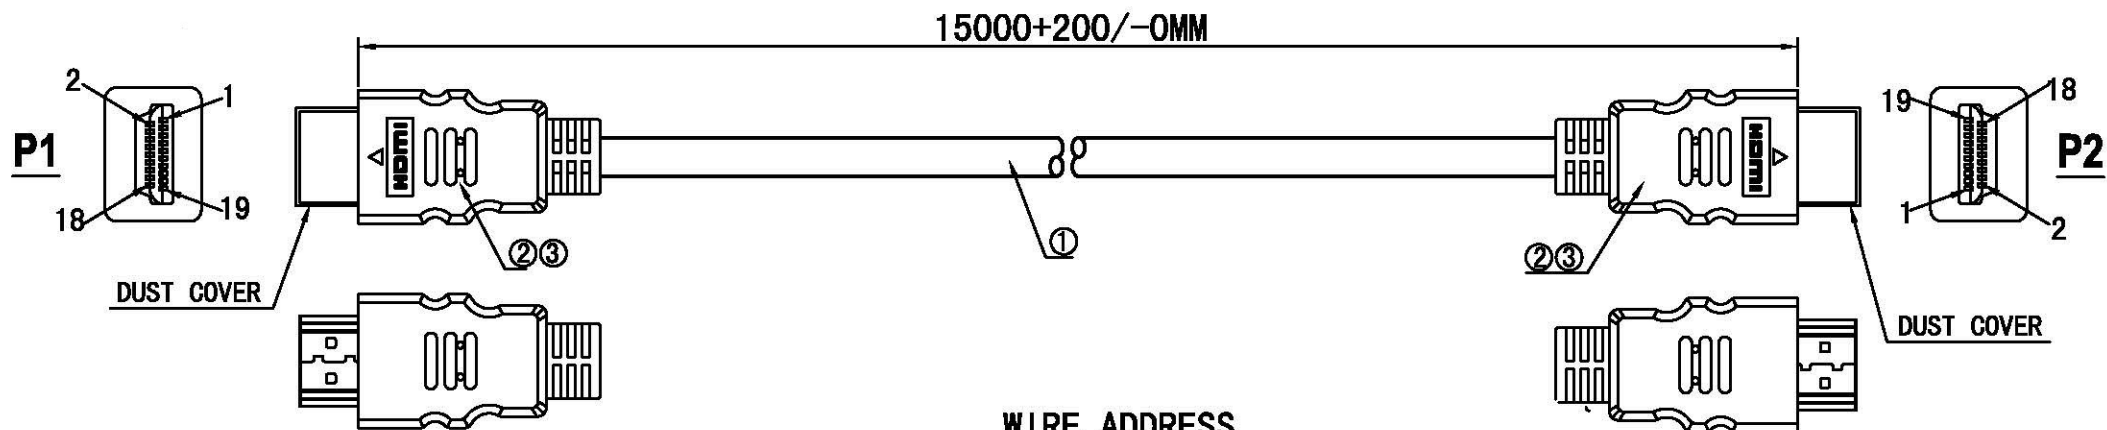

Datenblatt - Fiche technique - Data sheet

11.04.5715

ROLINE HDMI High Speed Kabel mit Ethernet, weiss, 15,0m

ROLINE Câble HDMI High Speed avec Ethernet, blanc, 15,0m

ROLINE HDMI High Speed Cable + Ethernet, M/M, 15 m

NOTES:

1. CABLE: UL20276 (26AWG*1P+EAM)*5C+26AWG*4C
 + AEB OD=8.5MM JACKET: PVC White

CABLE PRINT: High Speed HDMI™ Cable with Ethernet

2. CONN: HDMI A/M INSULATION: BLACK, SHELL GOLD-PLATED

3. OUTER MOLD: 45P white

RoHS & REACH compliant

ELECTRICAL TEST:

- 1. 100% TEST OPEN SHORT MIS-WIRE;
- 2. INSULATION RESISTANCE: 2M OHM MIN;

WIRE ADDRESS

ITEM NO.	11.04.5715	Draw	FC038 XW	Date	2014-06-10
DESC.	ROLINE HDMI High Speed Cable w/Ethernet, AM/AM, 15m, white	Check		Date	
original NO.	Unit (MM)	Approval		Date	