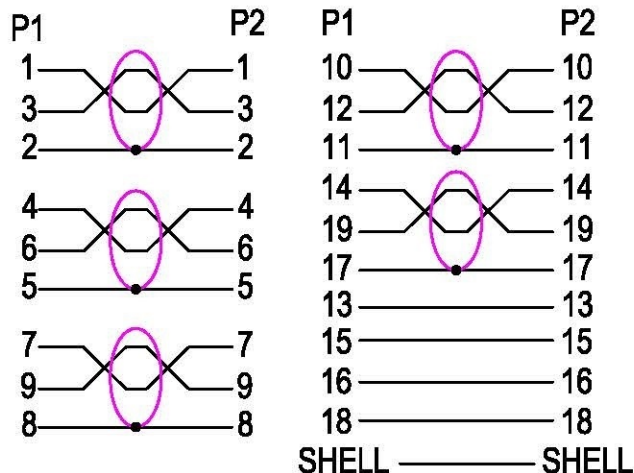

Datenblatt - Fiche technique - Data sheet

11.04.5715

ROLINE HDMI High Speed Kabel mit Ethernet, weiss, 15,0m

ROLINE Câble HDMI High Speed avec Ethernet, blanc, 15,0m

ROLINE HDMI High Speed Cable + Ethernet, M/M, 15 m

NOTES:

1. CABLE: UL20276 (26AWG*1P+EAM)*5C+26AWG*4C
 + AEB OD=8.5MM JACKET: PVC White

CABLE PRINT: High Speed HDMI™ Cable with Ethernet

2. CONN: HDMI A/M INSULATION: BLACK, SHELL GOLD-PLATED

3. OUTER MOLD: 45P white

RoHS & REACH compliant

ELECTRICAL TEST:

- 1. 100% TEST OPEN SHORT MIS-WIRE;
- 2. INSULATION RESISTANCE: 2M OHM MIN;

WIRE ADDRESS

ITEM NO.	11.04.5715	Draw	FC038 XW	Date	2014-06-10
DESC.	ROLINE HDMI High Speed Cable w/Ethernet, AM/AM, 15m, white	Check		Date	
original NO.	Unit (MM)	Approval		Date	