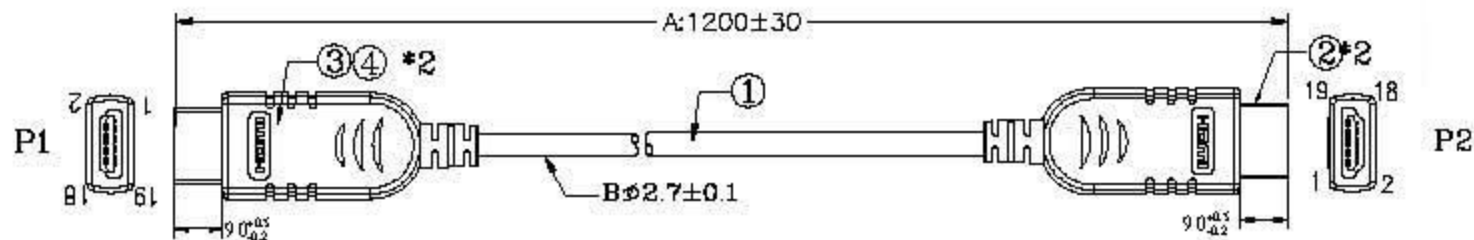

Datenblatt - Fiche technique - Data sheet

11.04.5632

ROLINE HDMI High Speed Slim Kabel mit Ethernet, Stecker HDMI - HDMI, 1,2m

ROLINE Câble HDMI High Speed avec Ethernet Slim, HDMI mâle - HDMI mâle,
1,2m

ROLINE Slim HDMI High Speed Cable + Ethernet, M/M, 1.2 m

- 4. INNER JACKET: PE RoHS
- 3. OUTER JACKET: PVC 45Pa BLACK(1101) (RoHS)
- 2. HDMI A/M U type, terminal gold flashed 15u", plug gold flashed, w/40# cabletrough for automatical soldering RoHS
- 1. (40#1P+D+A+MY)4C+(36#1P+1)+40#3C+32#1C+A+S BLACK(1101) OD:2.7MM 1200MM RoHS

A	FIRST EDITION	ECB	14/11/11
REV.	ECR	DESCRIPTION	C.N. DATE
		Rotronic CO., Ltd.	
<small>UNLESS OTHERWISE SPECIFIED DIMENSIONS ARE IN MILLIMETERS TOLERANCE TELEPHONE: 2117</small>		ROLINE Slim HDMI High Sp. Cable w/Ethernet, A-A, 1.2m	
<small>DIMENSIONS</small> 0.00 TO 30.00mm ±0.10mm 30.01 TO 80.00mm ±0.13mm 80.01 TO 150.00mm ±0.15mm 150.01mm ±0.20mm		<small>TOLERANCES</small> ±0.10mm ±0.13mm ±0.15mm ±0.20mm	
<small>MATERIAL</small> RHS1		<small>PART NO.</small> 2162-3579	
<small>SCALE</small> 1/1		<small>SHEET</small> 1/1	
<small>UNIT</small> MM		<small>SIZE</small> A4	
<small>PS1</small> A		<small>PS2</small> A	