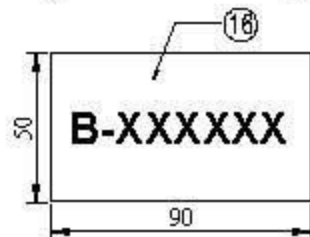

Datenblatt - Fiche technique - Data sheet

11.04.5632

ROLINE HDMI High Speed Slim Kabel mit Ethernet, Stecker HDMI - HDMI, 1,2m

ROLINE Câble HDMI High Speed avec Ethernet Slim, HDMI mâle - HDMI mâle,
1,2m

ROLINE Slim HDMI High Speed Cable + Ethernet, M/M, 1.2 m

- 4. INNER JACKET: PE RoHS
- 3. OUTER JACKET: PVC 45Pa BLACK(1101) (RoHS)
- 2. HDMI A/M U type, terminal gold flashed 15u", plug gold flashed, w/40# cabletrough for automatical soldering RoHS
- 1. (40#1P+D+A+MY)4C+(36#1P+1)+40#3C+32#1C+A+S BLACK(1101) OD:2.7MM 1200MM RoHS

A	FIRST EDITION	ECB	14/11/11
REV.	ECR	DESCRIPTION	C.N. DATE
		Rotronic CO., Ltd.	
<small>UNLESS OTHERWISE SPECIFIED DIMENSIONS ARE IN MILLIMETERS TOLERANCE TELEPHONE: 2117</small>		ROLINE Slim HDMI High Sp. Cable w/Ethernet, A-A, 1.2m	
<small>DIMENSIONS</small> 0.00 TO 30.00mm ±0.10mm 30.01 TO 80.00mm ±0.13mm 80.01 TO 150.00mm ±0.15mm 150.01mm ±0.20mm		<small>TOLERANCES</small> ±0.10mm ±0.13mm ±0.15mm ±0.20mm	
<small>MATERIAL</small> RHS1		<small>PART NO.</small> 2162-3579	
<small>SCALE</small> 1/1		<small>SHEET</small> 1/1	
<small>UNIT</small> MM		<small>SIZE</small> A4	
<small>PS1</small> A		<small>PS2</small> A	