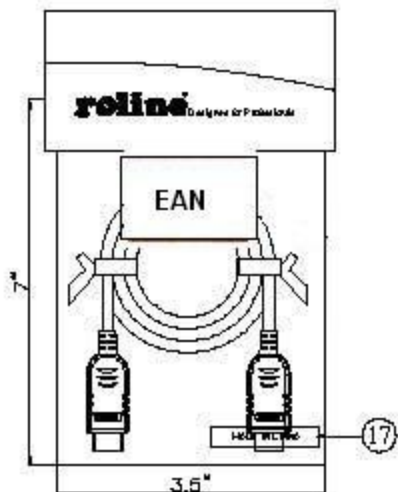

Datenblatt - Fiche technique - Data sheet

11.04.5632

ROLINE HDMI High Speed Slim Kabel mit Ethernet, Stecker HDMI - HDMI, 1,2m

ROLINE Câble HDMI High Speed avec Ethernet Slim, HDMI mâle - HDMI mâle,
1,2m

ROLINE Slim HDMI High Speed Cable + Ethernet, M/M, 1.2 m

- 4. INNER JACKET: PE RoHS
- 3. OUTER JACKET: PVC 45Pa BLACK(1101) (RoHS)
- 2. HDMI A/M U type, terminal gold flashed 15u", plug gold flashed, w/40# cabletrough for automatical soldering RoHS
- 1. (40#1P+D+A+MY)4C+(36#1P+1)+40#3C+32#1C+A+S BLACK(1101) OD:2.7MM 1200MM RoHS

A	FIRST EDITION	ECB	14/11/11
REV.	ECR	DESCRIPTION	C.N. DATE
		Rotronic CO., Ltd.	
<small>UNLESS OTHERWISE SPECIFIED DIMENSIONS ARE IN MILLIMETERS TOLERANCE TELEPHONE: 2117</small>		ROLINE Slim HDMI High Sp. Cable w/Ethernet, A-A, 1.2m	
<small>DIMENSIONS</small> 0.00 TO 30.00mm ±0.10mm 30.01 TO 80.00mm ±0.13mm 80.01 TO 150.00mm ±0.15mm 150.01mm ±0.20mm		<small>TOLERANCES</small> ±0.10mm ±0.13mm ±0.15mm ±0.20mm	
<small>MATERIAL</small> RHS1		<small>PART NO.</small> 2162-3579	
<small>SCALE</small> 1/1		<small>SHEET</small> 1/1	
<small>UNIT</small> MM		<small>SIZE</small> A4	
<small>PS1</small> A		<small>PS2</small> A	