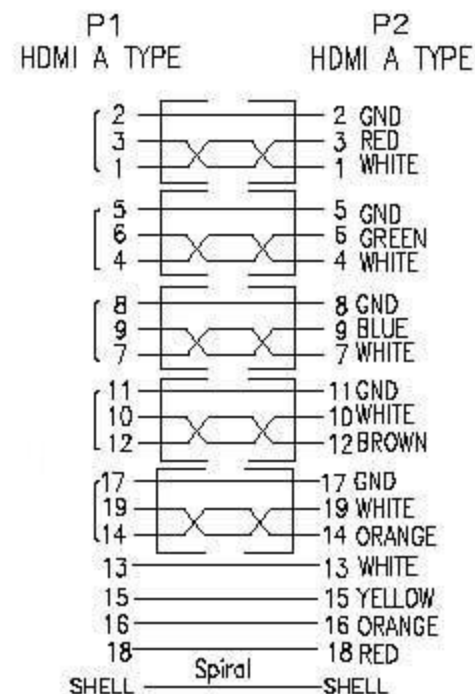

Datenblatt - Fiche technique - Data sheet

11.04.5632

ROLINE HDMI High Speed Slim Kabel mit Ethernet, Stecker HDMI - HDMI, 1,2m

ROLINE Câble HDMI High Speed avec Ethernet Slim, HDMI mâle - HDMI mâle,
1,2m

ROLINE Slim HDMI High Speed Cable + Ethernet, M/M, 1.2 m

- 4. INNER JACKET: PE RoHS
- 3. OUTER JACKET: PVC 45Pa BLACK(1101) (RoHS)
- 2. HDMI A/M U type, terminal gold flashed 15u", plug gold flashed, w/40# cabletrough for automatical soldering RoHS
- 1. (40#1P+D+A+MY)4C+(36#1P+1)+40#3C+32#1C+A+S BLACK(1101) OD:2.7MM 1200MM RoHS

A	FIRST EDITION	ECB	14/11/11
REV.	ECR	DESCRIPTION	C.N. DATE
		Rotronic CO., Ltd.	
<small>UNLESS OTHERWISE SPECIFIED DIMENSIONS ARE IN MILLIMETERS TOLERANCE TELEPHONE: 2117</small>		ROLINE Slim HDMI High Sp. Cable w/Ethernet, A-A, 1.2m	
<small>DIMENSIONS</small> 0.00 TO 30.00mm ±0.10mm 30.01 TO 80.00mm ±0.13mm 80.01 TO 150.00mm ±0.15mm 150.01mm ±0.20mm		<small>TOLERANCES</small> ±0.10mm ±0.13mm ±0.15mm ±0.20mm	
<small>MATERIAL</small> RHS1		<small>PART NO.</small> 2162-3579	
<small>SCALE</small> 1/1		<small>SHEET</small> 1/1	
<small>UNIT</small> MM		<small>SIZE</small> A4	
<small>PS1</small> A		<small>PS2</small> A	