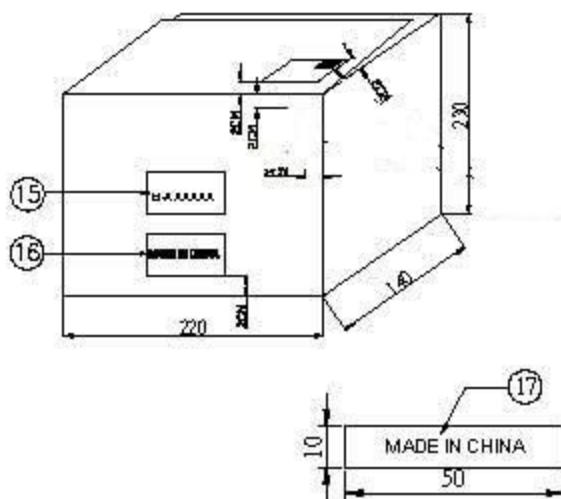

Datenblatt - Fiche technique - Data sheet

11.04.5632

ROLINE HDMI High Speed Slim Kabel mit Ethernet, Stecker HDMI - HDMI, 1,2m

ROLINE Câble HDMI High Speed avec Ethernet Slim, HDMI mâle - HDMI mâle,
1,2m

ROLINE Slim HDMI High Speed Cable + Ethernet, M/M, 1.2 m

- 4. INNER JACKET: PE RoHS
- 3. OUTER JACKET: PVC 45Pa BLACK(1101) (RoHS)
- 2. HDMI A/M U type, terminal gold flashed 15u", plug gold flashed, w/40# cabletrough for automatical soldering RoHS
- 1. (40#1P+D+A+MY)4C+(36#1P+1)+40#3C+32#1C+A+S BLACK(1101) OD:2.7MM 1200MM RoHS

A	FIRST EDITION	ECB	14/11/11
REV.	ECR	DESCRIPTION	C.N. DATE
		Rotronic CO., Ltd.	
<small>UNLESS OTHERWISE SPECIFIED DIMENSIONS ARE IN MILLIMETERS TOLERANCE TELEPHONE: 2117</small>		ROLINE Slim HDMI High Sp. Cable w/Ethernet, A-A, 1.2m	
<small>DIMENSIONS</small> 0.00 TO 30.00mm ±0.10mm 30.01 TO 80.00mm ±0.13mm 80.01 TO 150.00mm ±0.15mm 150.01mm ±0.20mm		<small>TOLERANCES</small> ±0.10mm ±0.13mm ±0.15mm ±0.20mm	
<small>MATERIAL</small> RHS1		<small>PART NO.</small> 2162-3579	
<small>SCALE</small> 1/1		<small>SHEET</small> 1/1	
<small>UNIT</small> MM		<small>SIZE</small> A4	
<small>PS1</small> A		<small>PS2</small> A	