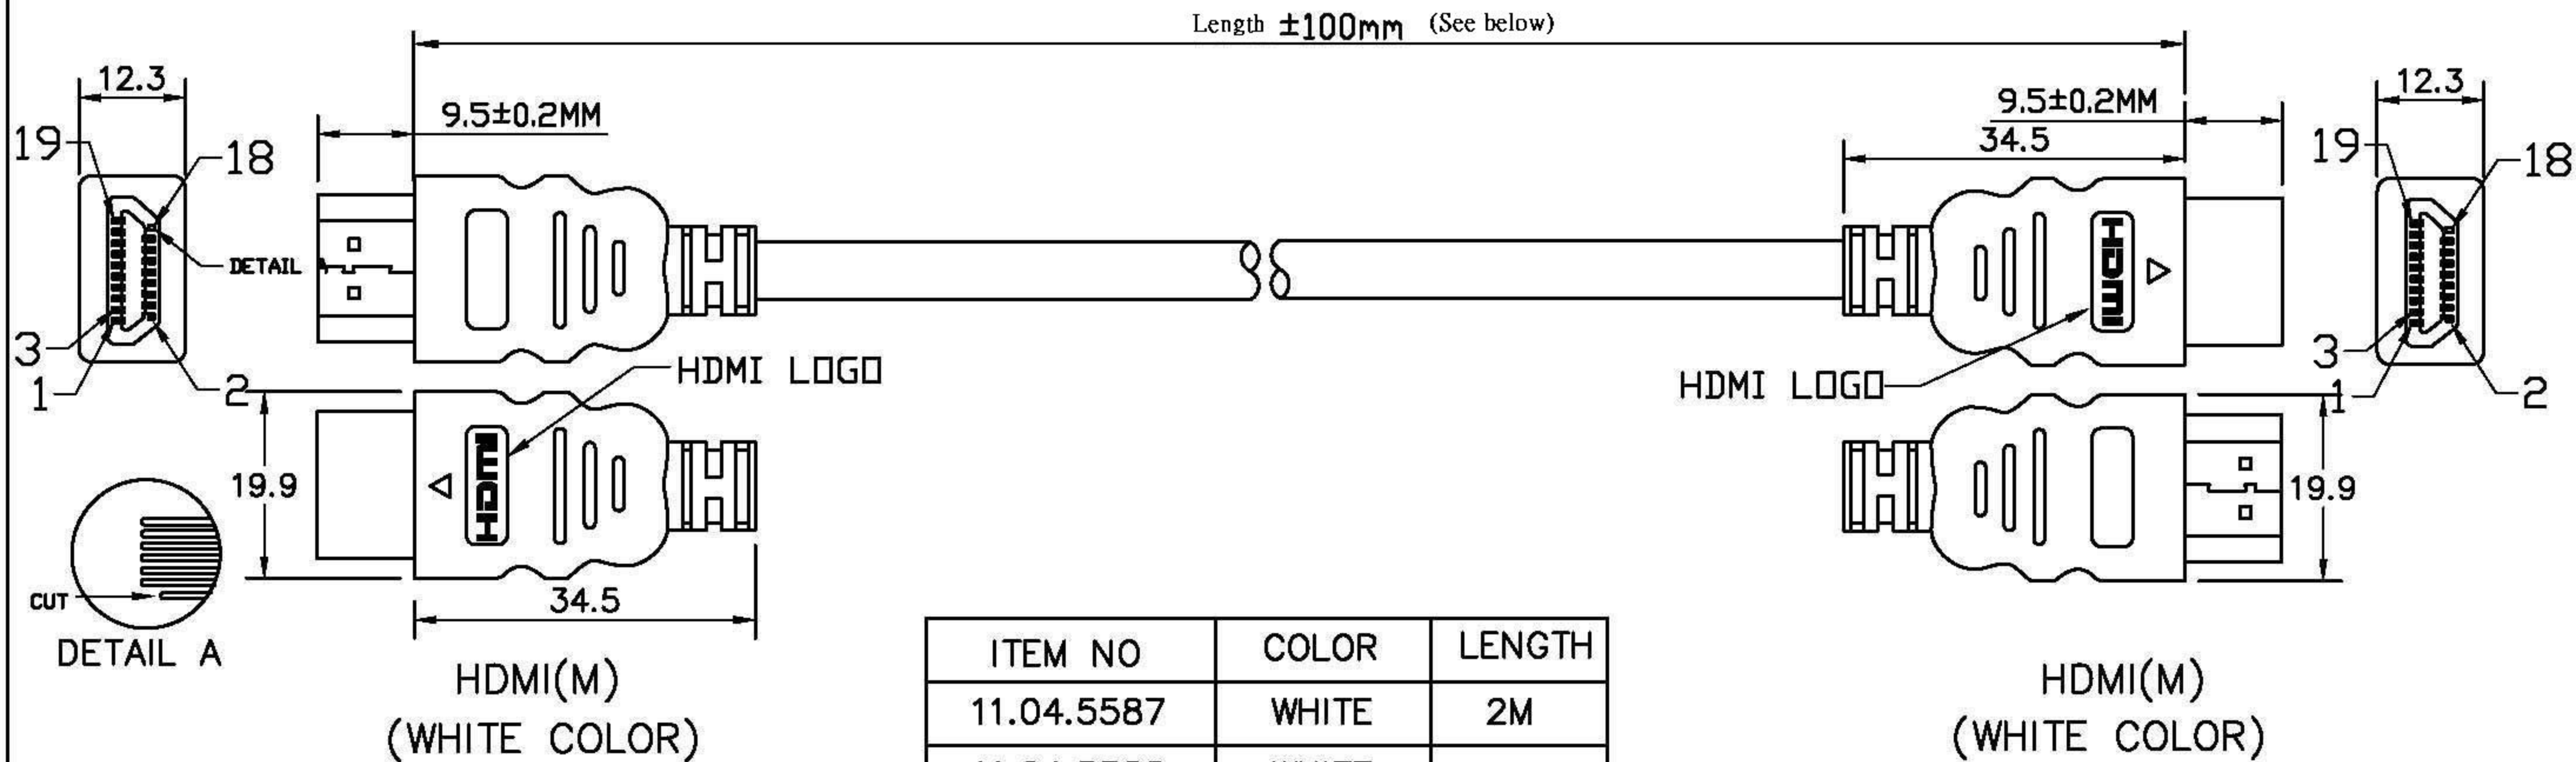

Datenblatt - Fiche technique - Data sheet

11.04.5588

ROLINE HDMI High Speed Kabel mit Ethernet, weiss, 5,0m

ROLINE Câble HDMI High Speed avec Ethernet, blanc, 5,0m

ROLINE HDMI High Speed Cable + Ethernet, M/M, white, 5 m

ITEM NO	COLOR	LENGTH
11.04.5587	WHITE	2M
11.04.5588	WHITE	5M

NOTE:

- CABLE: UL20276,AL+B-FOIL,[(#28*1P+D+FAM)*5PCS+#28*4C]+AM+B, WHITE COLOR,OD=7.0mm,PVC JACKET.
- LENGTH: 2M.
- CONNECTORS: HDMI(M)*2PCS(BLACK INSULATOR). nickel plated connector
- MOLD: molded type
- CONTACTS:

HDMI(M)	1	3	2	4	6	5	7	9	8	10	12	11	14	19	17	13	15	16	18	64
HDMI(M)	PAIR		G	PAIR		G	PAIR		G	PAIR		G	PAIR		G	24AWG				SHELL

- OPEN/SHORT TEST: 100% TEST.
INSULATION: MIN. 2M.

ROLINE HDMI HighSpeed Cable, w/Ethernet, white			ITEM NO.	11.04.5587 / 11.04.5588		NO	B
REVISION	DATE	DISCRIPTION	DRAWN BY	1.4版本			
REV.A/0	2010.11.23		DESIGNED BY				
			APPROVAL BY				
				Rotronic Co., Ltd.		SCALE	
						UNIT(mm)	
						DRAWING NO.	