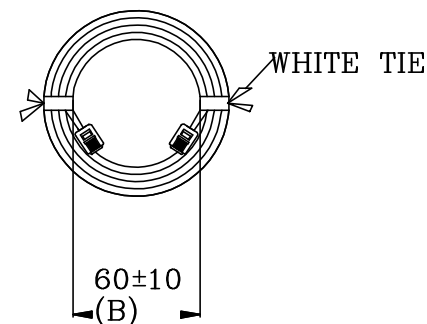

Datenblatt - Fiche technique - Data sheet

**11.04.1906**

RJ12-Kabel 6P4C, 6m

Câble RJ11 6 pôles, 4 contacts, 6 m

RJ-12 Cable, 6P4C, 6 m

P1	P2
2	2 BLACK
3	3 RED
4	4 GREEN
5	5 YELLOW

B	PLUG	US PLUG 6P4C 15U" (GREEN PART)	PCS	2
A	CABLE	FLAT CABLE 4C 26AWG 7/0.16 PVC+PP WHITE JACKET OD:2.4*4.8±0.2MM (GREEN PART)	PCS	1
ITEM NO	ITEM	DESCRIPTION	UNIT	QTY

TOLERANCE GENERALES					
PLASTIC DIMENSION	X	X.X	X.XX	CABLE LENGTH	X
tolerance(±)	1	0.5	0.20	tolerance(±)	2%
DRAW	Hatty	UNIT	MM		
INSPECTED		CUS.PART NO.	11.04.1906	NO.	US056
APPROVED		CUSTOMER		DATE	05-11-24
TITLE	US056WB643N1S/6M				
DRAWING NO.	E2171	REV	A		