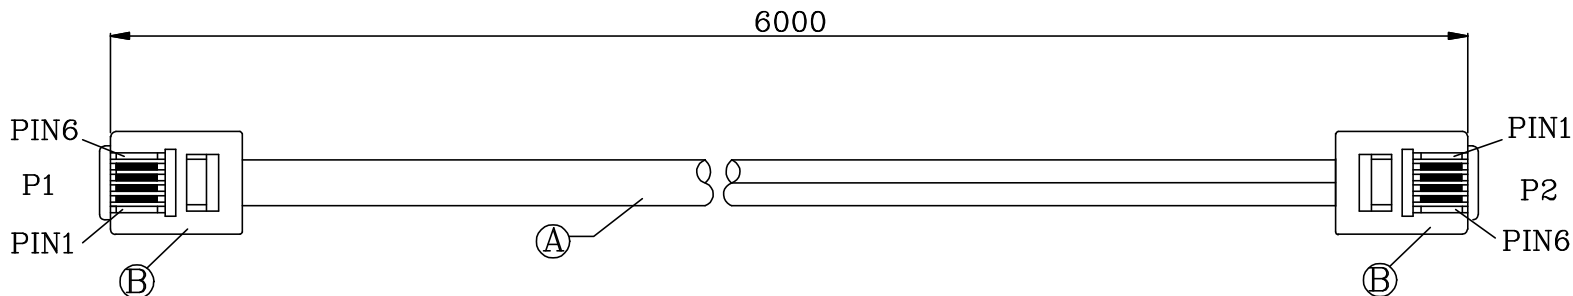

Datenblatt - Fiche technique - Data sheet

**11.04.1906**

RJ12-Kabel 6P4C, 6m

Câble RJ11 6 pôles, 4 contacts, 6 m

RJ-12 Cable, 6P4C, 6 m

P1	P2
2	2 BLACK
3	3 RED
4	4 GREEN
5	5 YELLOW

B	PLUG	US PLUG 6P4C 15U" (GREEN PART)	PCS	2
A	CABLE	FLAT CABLE 4C 26AWG 7/0.16 PVC+PP WHITE JACKET OD:2.4*4.8±0.2MM (GREEN PART)	PCS	1
ITEM NO	ITEM	DESCRIPTION	UNIT	QTY

TOLERANCE GENERALES					
PLASTIC DIMENSION	X	X.X	X.XX	CABLE LENGTH	X
tolerance(±)	1	0.5	0.20	tolerance(±)	2%
DRAW	Hatty	UNIT	MM		
INSPECTED		CUS.PART NO.	11.04.1906	NO.	US056
APPROVED		CUSTOMER		DATE	05-11-24
TITLE	US056WB643N1S/6M				
DRAWING NO.	E2171	REV	A		