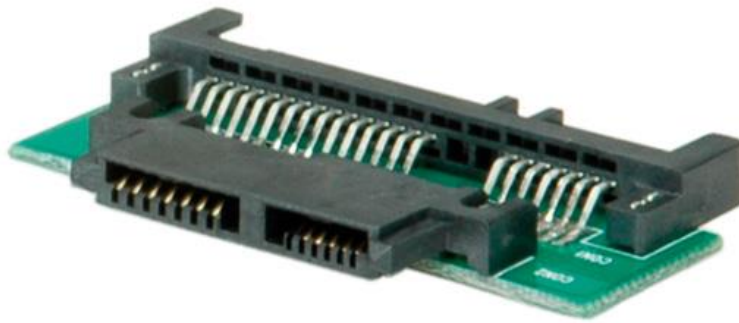

Datenblatt - Fiche technique - Data sheet

11.03.1568

ROLINE Adapter SATA 22-pin zu Slim SATA 13-pin

ROLINE Adaptateur SATA 22 pins - Slim SATA 13 pins

ROLINE Adapter, SATA 22-pin to Slim SATA 13-pin

Item no. 11.03.1568

ROLINE Adapter, SATA 22-pin-Slim SATA 13-pin

Features :

- Support standard SATA 22pin Connector
- Support 13pin Slim SATA
- Support 5V from SATA 22 pin to Slim SATA
- Support DVD Play, DVD ROM, etc.