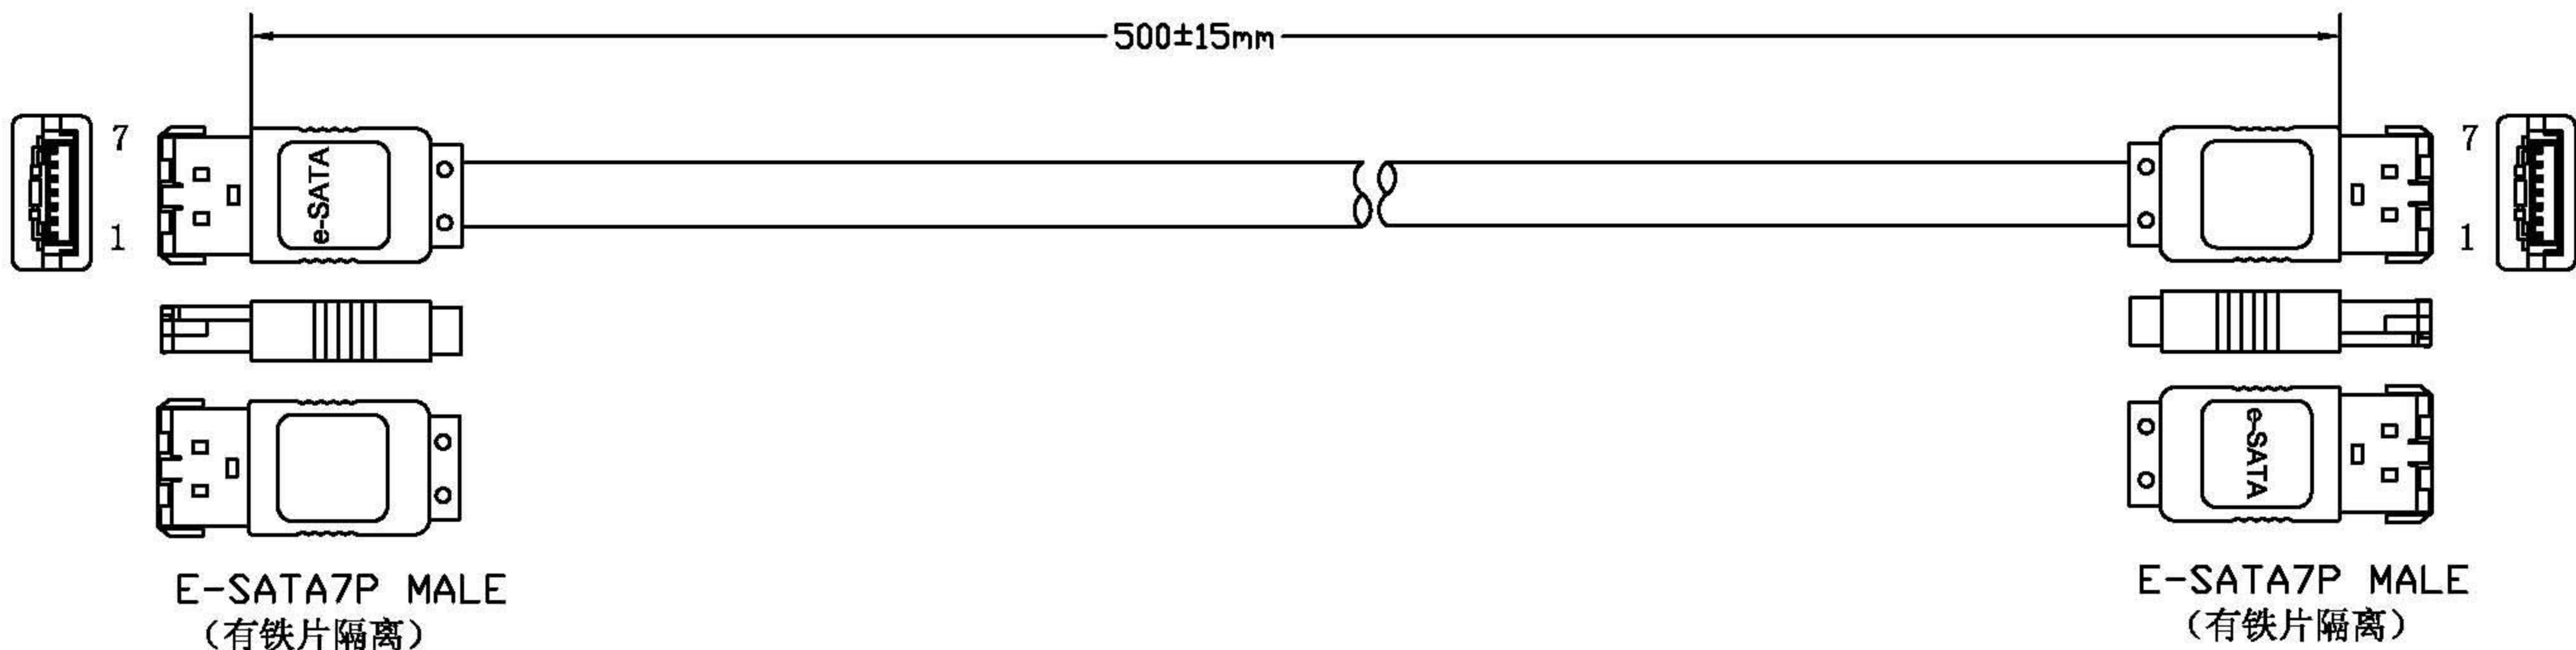

Datenblatt - Fiche technique - Data sheet

11.03.1548

ROLINE Externes Festplattenkabel, eSATA 6.0 Gbit/s, 0,5m

ROLINE Câble externe pour disques durs eSATA 6.0 Gbit/s, 0,5 m

ROLINE External SATA 6.0 Gbit/s Cable, 0.5 m

1PCS/PE BAG+小吊卡+条码贴纸

NOTE:

1. CABLE: 26AWG,UL2725,AL+B-FOIL,(26AWG*2C+AL)*2C+4D(28AWG),OD=5.0mm,BLACK COLOR,PVC JACKET.
2. LENGTH: 500mm.
3. CONNECTORS: E-SATA7P*2PCS.(BLACK COLOR)
4. MOLD:MOLDING TYPE.
5. CONTACTS:

E-SATA 7P	1+4+7+64	2	3	5	6
E-SATA 7P	1+4+7+64	2	3	5	6
6. OPEN/SHORT TEST: 100% TEST.
INSULATION: MIN. 2M.
7. All must be meet on Rohs Compliant.

COMPANY	RLA		ITEM NO.	11.03.1548	NO B	Rotronic Co., Ltd.	SCALE	NON
REVISION	DATE	DISCRIPTION	DRAWN BY				UNIT(mm)	
REV.A/0	2010.07.08		DESIGNED BY				DRAWING NO.	
			APPROVAL BY					